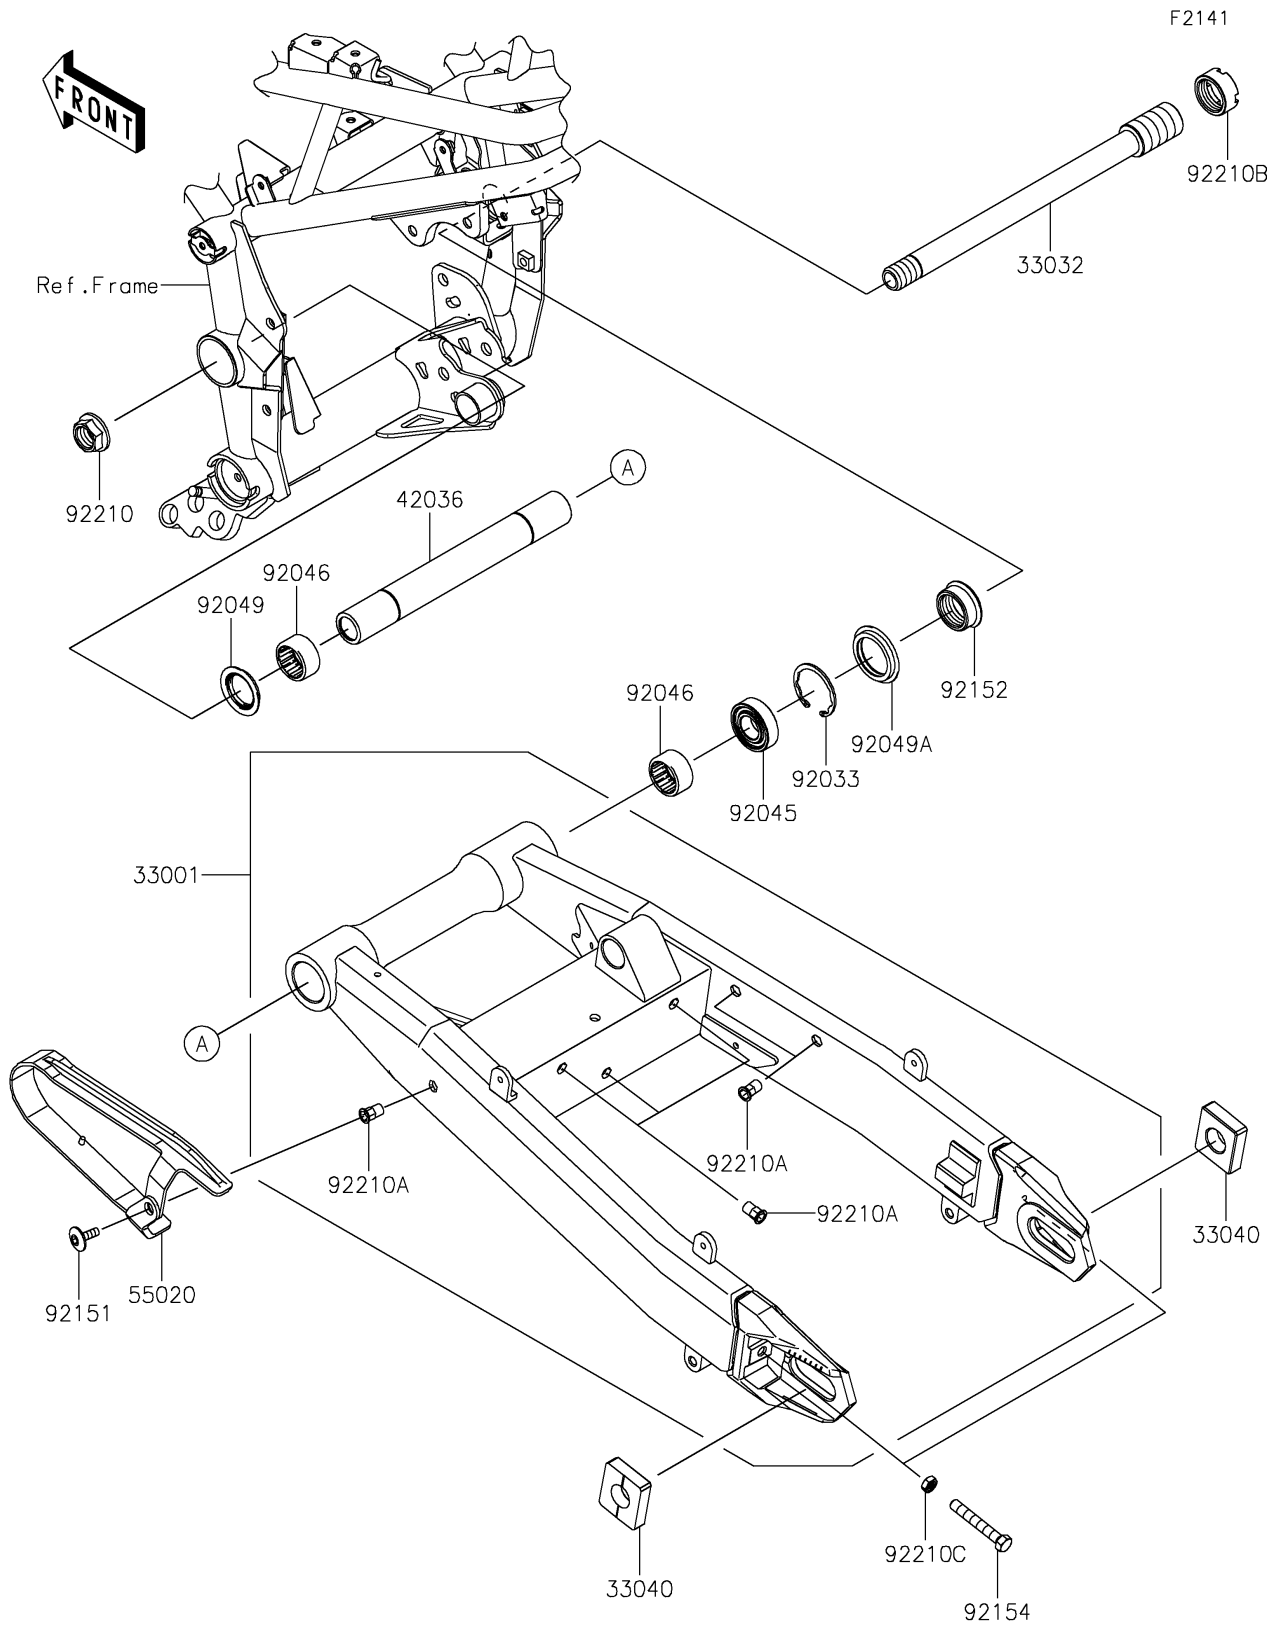

# 2021 Z900 ABS PARTS DIAGRAM

Swingarm

## 2021 Z900 ABS PARTS LIST

### Swingarm

ITEM NAME	PART NUMBER	QUANTITY
ARM-COMP-SWING,F.S.BLACK (Ref # 33001)	33001-0732-18R	1
SHAFT-SWING ARM,20X269 (Ref # 33032)	33032-0055	1
ADJUSTER-CHAIN (Ref # 33040)	33040-1109	2
SLEEVE (Ref # 42036)	42036-0842	1
GUARD,CHAIN (Ref # 55020)	55020-1961	1
RING-SNAP,42MM (Ref # 92033)	92033-1041	1
BEARING-BALL,6004UL11 (Ref # 92045)	92045-0017	1
BEARING-NEEDLE,7E-HVS 28X34X17 (Ref # 92046)	92046-0008	2
SEAL-OIL (Ref # 92049)	92049-0132	1
SEAL-OIL,MHA 35 42 5.7F (Ref # 92049A)	92049-1380	1
BOLT,SOCKET,6X18 (Ref # 92151)	92151-1149	1
COLLAR,28X35X15 (Ref # 92152)	92152-2379	1
BOLT,8X55 (Ref # 92154)	92154-4304	2
NUT,FLANGED,20MM (Ref # 92210)	92210-0320	1
NUT,POP,6MM,L=16.5 (Ref # 92210A)	92210-0324	6
NUT,28MM (Ref # 92210B)	92210-1575	1
NUT,8MM (Ref # 92210C)	92210-1869	2