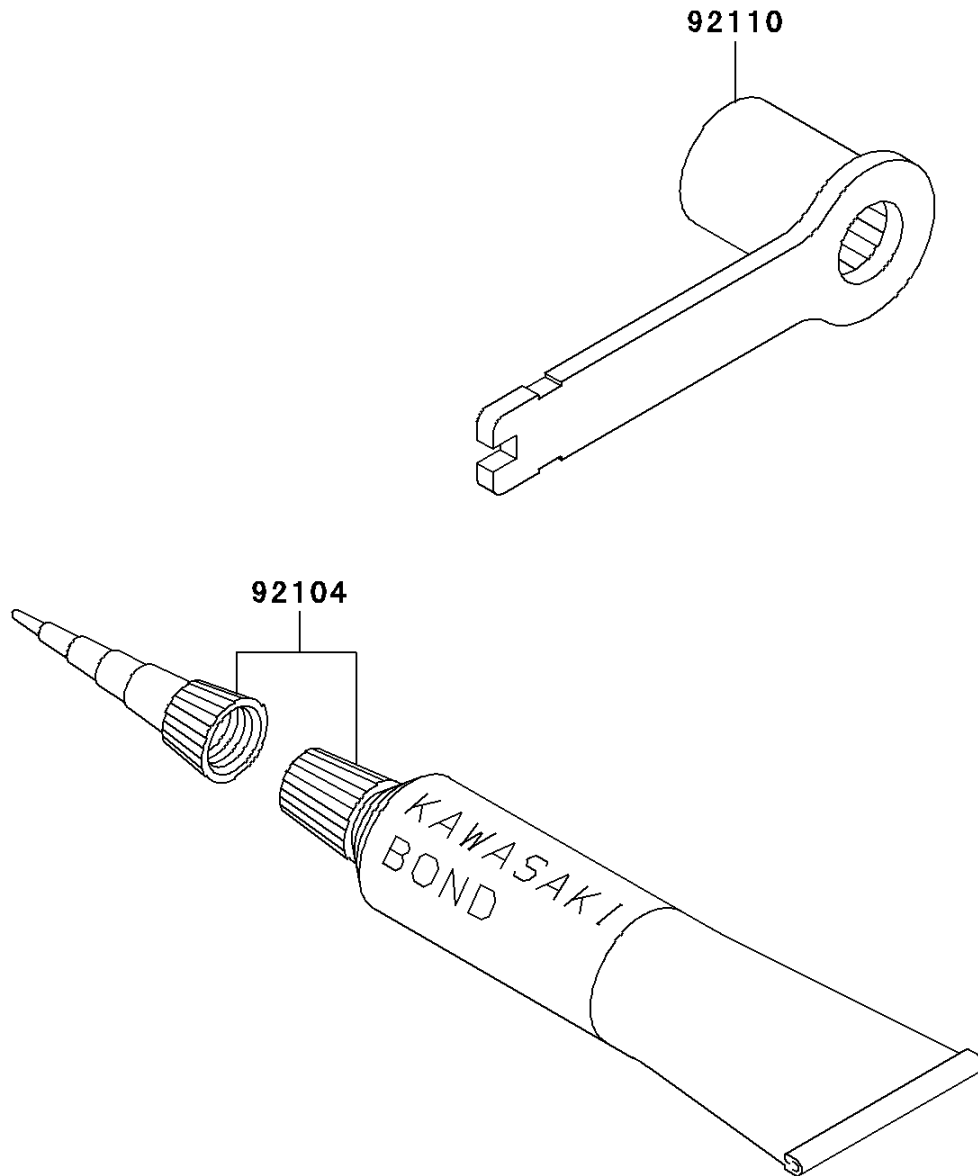

2002 KX250 PARTS DIAGRAM

Owner's Tools

F2810

2002 KX250 PARTS LIST

Owner's Tools

ITEM NAME	PART NUMBER	QUANTITY
GASKET-LIQUID,TUBE,100G,SILVER (Ref # 92104)	92104-002	AR
TOOL-WRENCH,BOX,21MM&SPOKE (Ref # 92110)	92110-1200	1