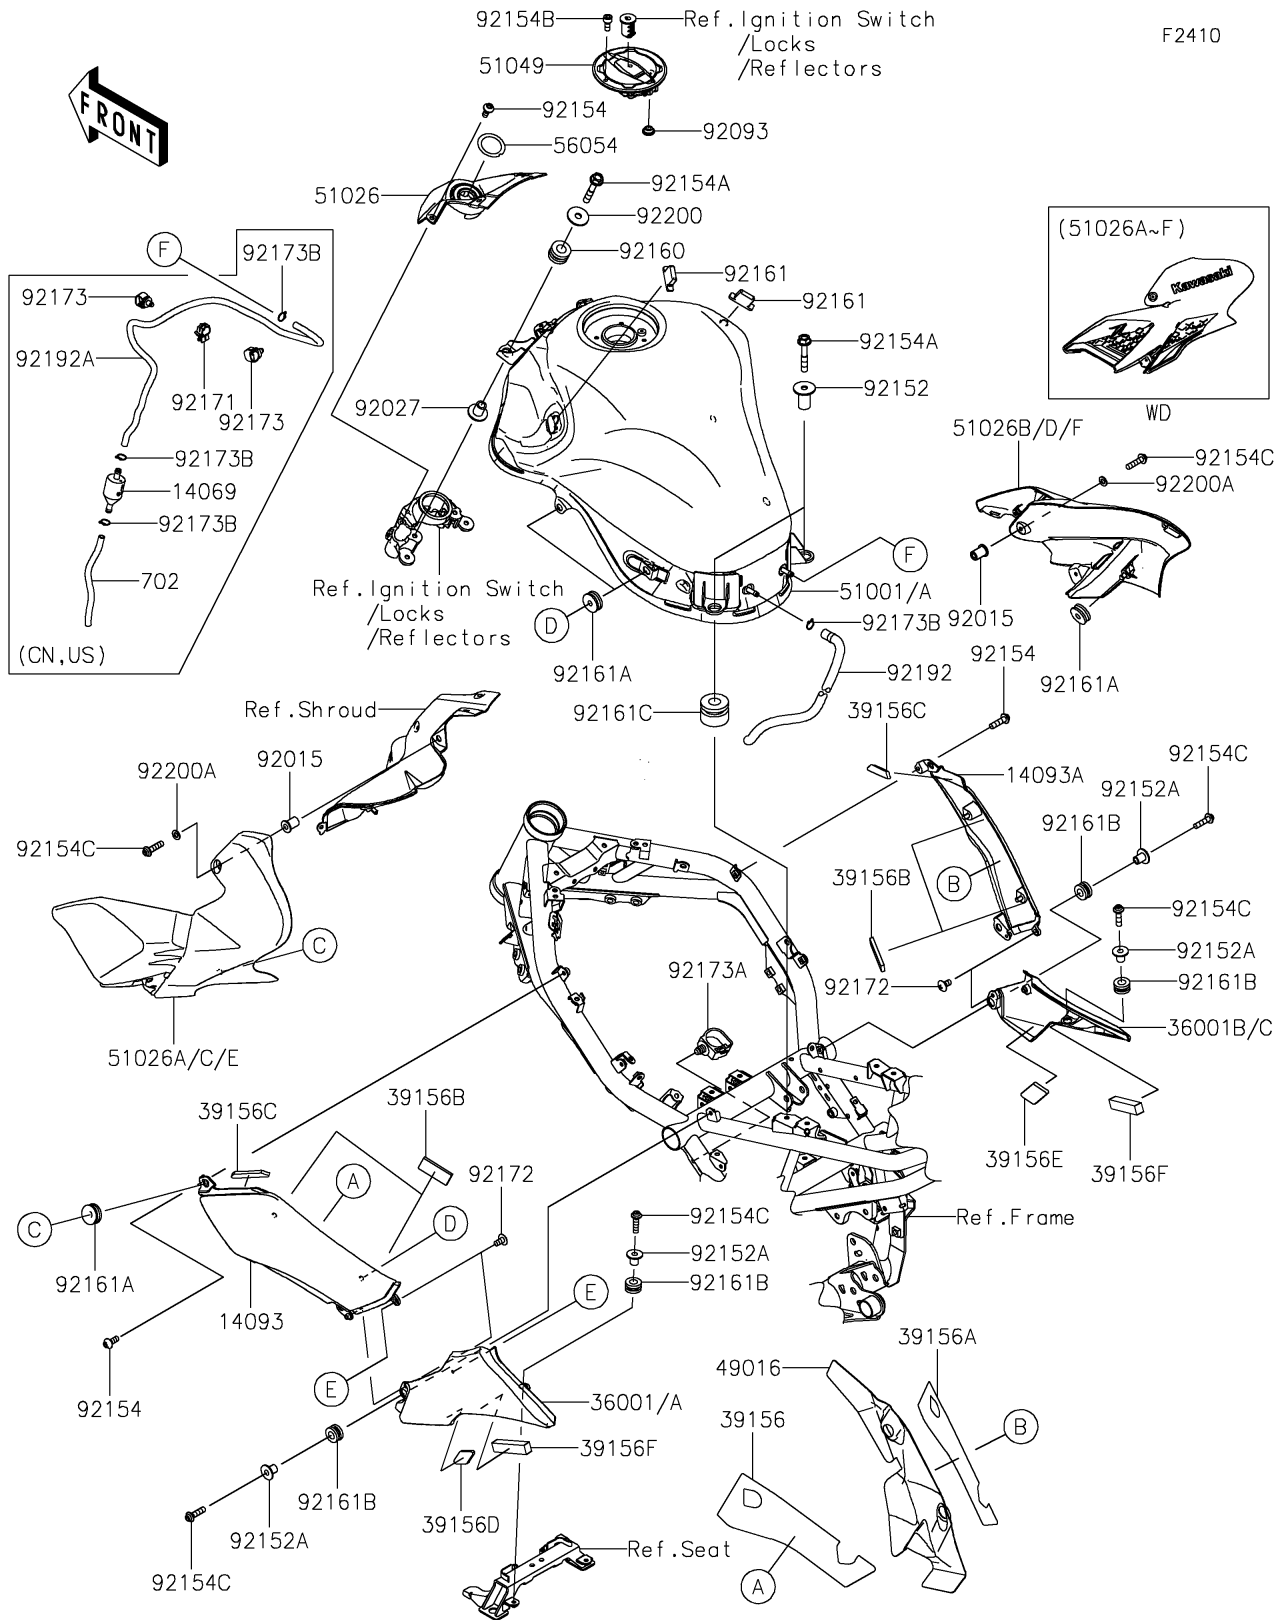

2021 Z900 ABS PARTS DIAGRAM

Fuel Tank