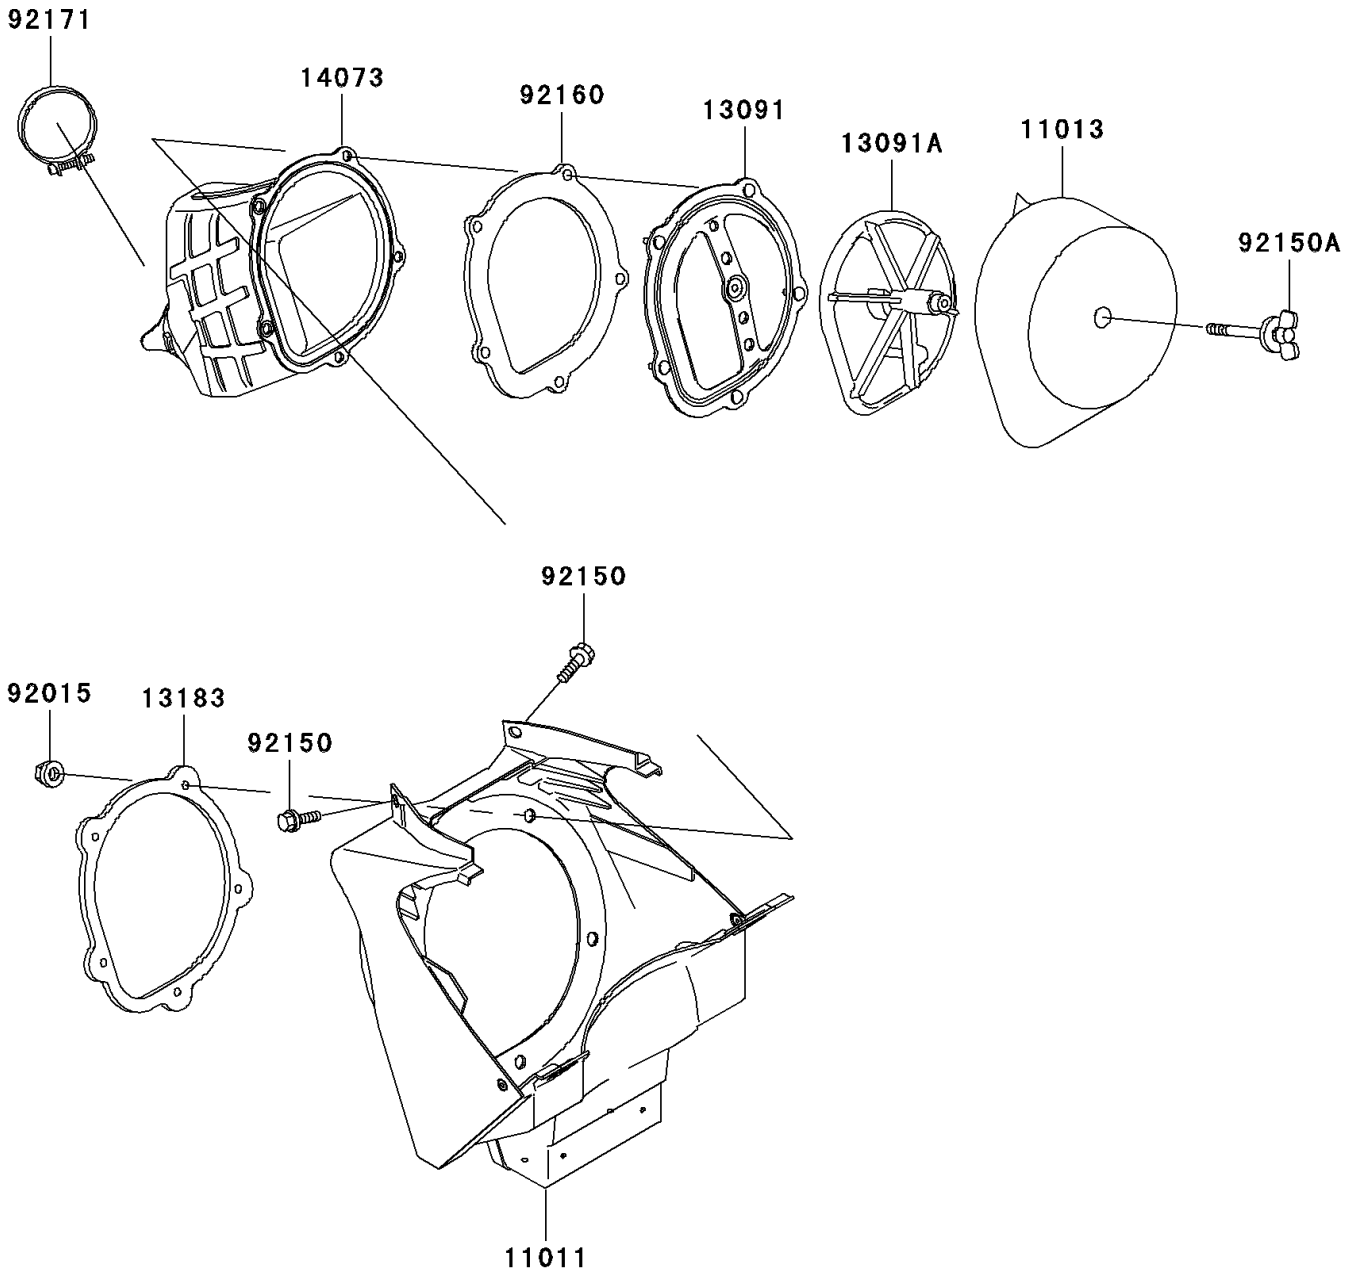

2003 KX250 PARTS DIAGRAM

Air Cleaner

E1130

2003 KX250 PARTS LIST

Air Cleaner

ITEM NAME	PART NUMBER	QUANTITY
CASE-AIR FILTER (Ref # 11011)	11011-1656	1
ELEMENT-AIR FILTER (Ref # 11013)	11013-1264	1
HOLDER (Ref # 13091)	13091-1664	1
HOLDER,ELEMENT (Ref # 13091A)	13091-1708	1
PLATE,DUCT FITTING (Ref # 13183)	13183-1530	1
DUCT,AIR FILTER (Ref # 14073)	14073-0004	1
NUT,FLANGED,5MM (Ref # 92015)	92015-1259	5
BOLT,FLANGED,6X16 (Ref # 92150)	92150-1506	2
BOLT,WING (Ref # 92150A)	92150-1565	1
DAMPER,DUCT SEAL (Ref # 92160)	92160-1196	1
CLAMP,AIR FILTER (Ref # 92171)	92171-1066	1