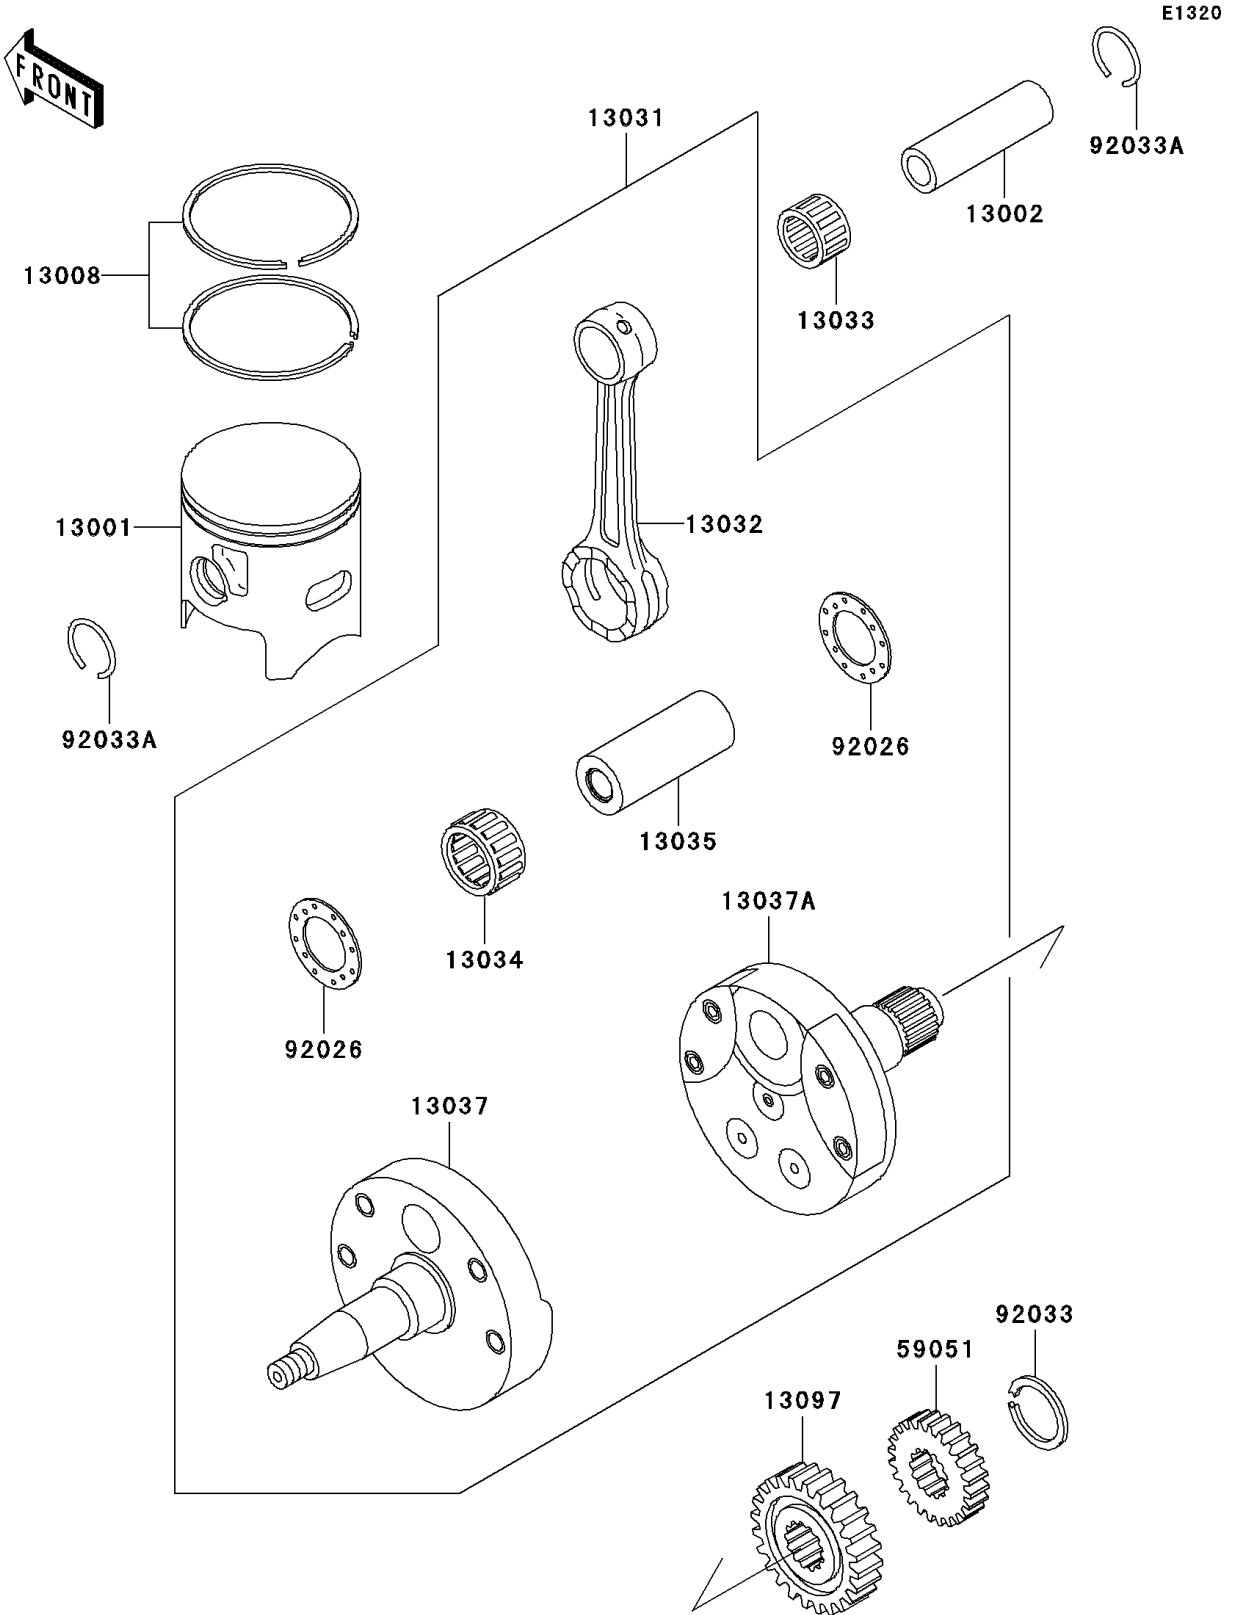

2003 KX250 PARTS DIAGRAM

Crankshaft/Piston(s)

2003 KX250 PARTS LIST

Crankshaft/Piston(s)

ITEM NAME	PART NUMBER	QUANTITY
PISTON-ENGINE,SIZE B (Ref # 13001)	13001-1645	1
PIN-PISTON (Ref # 13002)	13002-1098	1
RING-SET-PISTON (Ref # 13008)	13008-1173	1
CRANKSHAFT-COMP (Ref # 13031)	13031-1495	1
ROD-CONNECTING,SCM420K (Ref # 13032)	13032-1279	1
BEARING-NEEDLE,KBK18X22X23.8X (Ref # 13033)	13033-1010	1
BEARING-BIG END,B4 (Ref # 13034)	13034-1112	1
PIN-CRANK (Ref # 13035)	13035-1089	1
CRANKSHAFT,LH (Ref # 13037)	13037-1611	1
CRANKSHAFT,RH (Ref # 13037A)	13037-1613	1
GEAR-PRIMARY SPUR,21T (Ref # 13097)	13097-1429	1
GEAR-SPUR,27T (Ref # 59051)	59051-1248	1
SPACER,24X42X1.6 (Ref # 92026)	92026-1607	2
RING-SNAP,20X25.5X1.2 (Ref # 92033)	92033-025	1
RING-SNAP,PISTON PIN (Ref # 92033A)	92033-1336	2