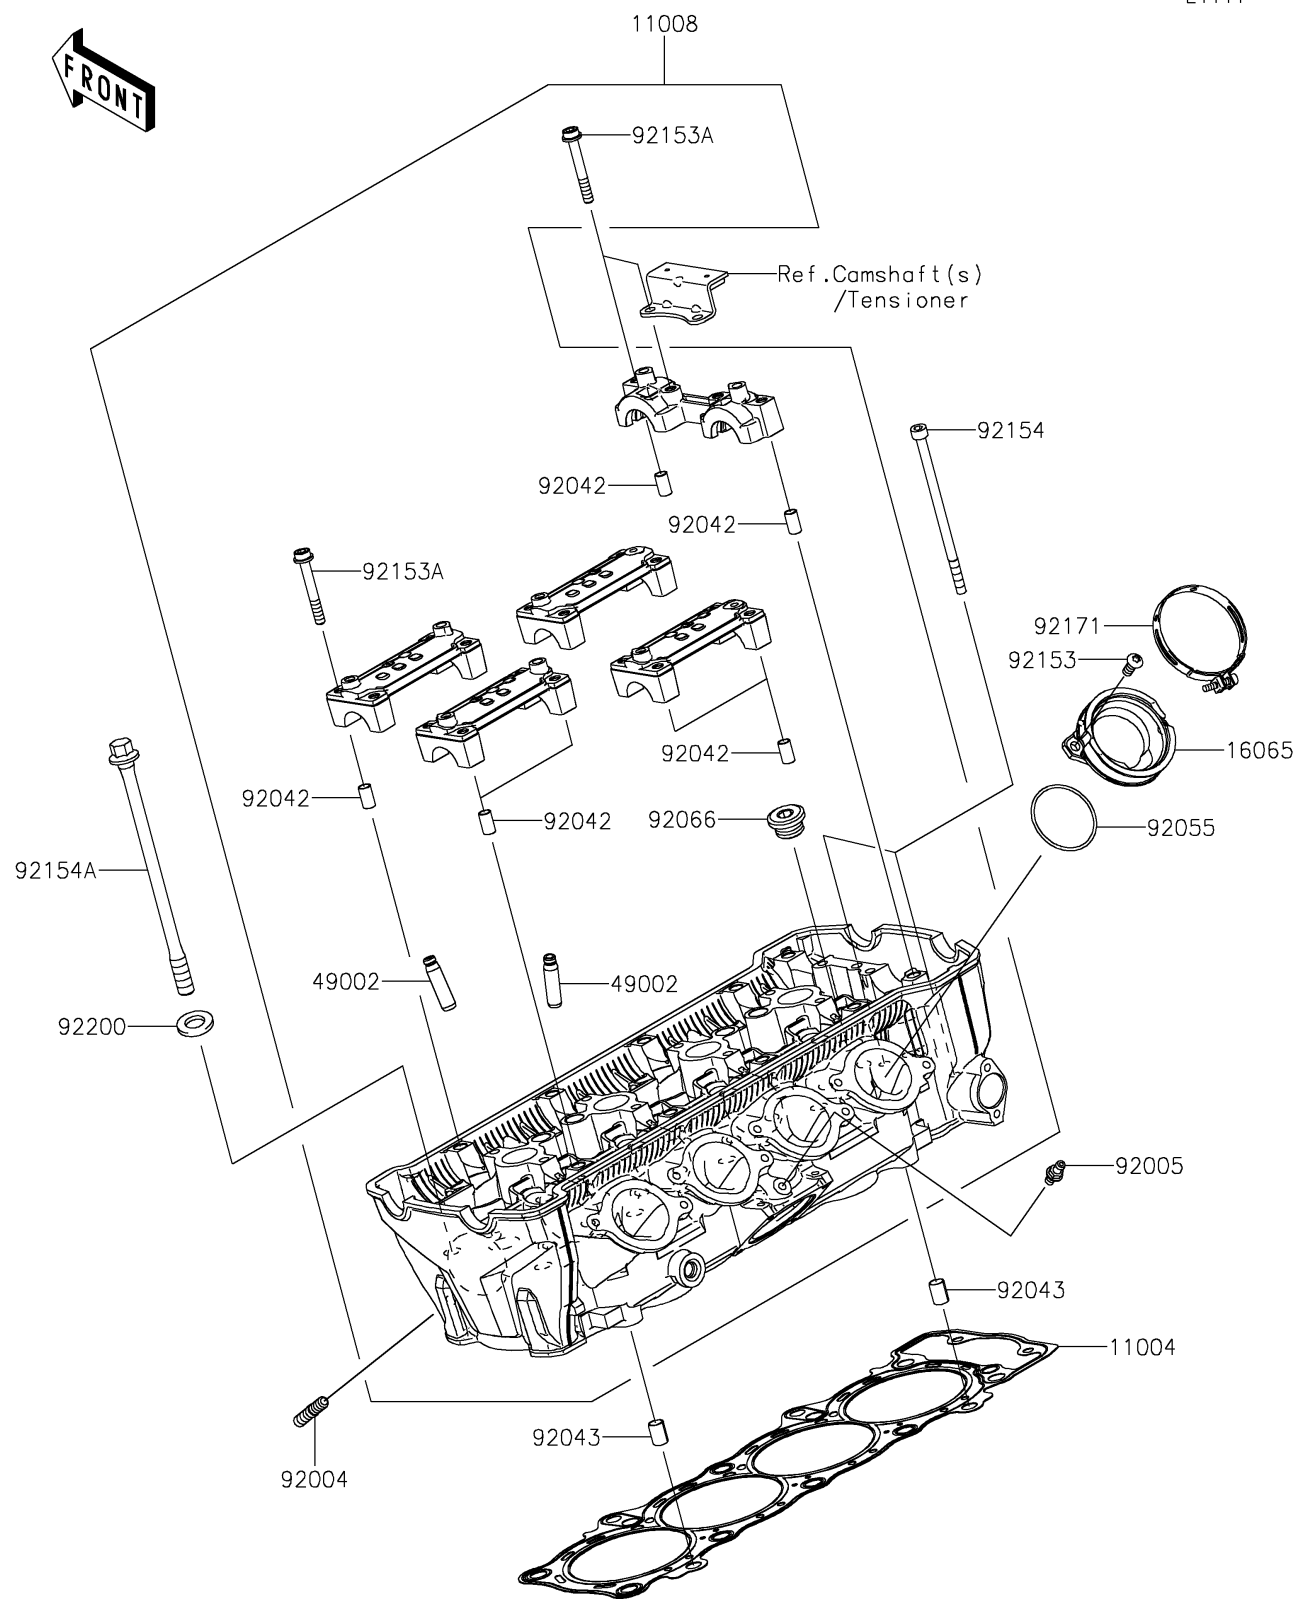

# 2019 NINJA® 1000 ABS PARTS DIAGRAM

Cylinder Head

E1111

# 2019 NINJA® 1000 ABS PARTS LIST

Cylinder Head

ITEM NAME	PART NUMBER	QUANTITY
-----------	-------------	----------