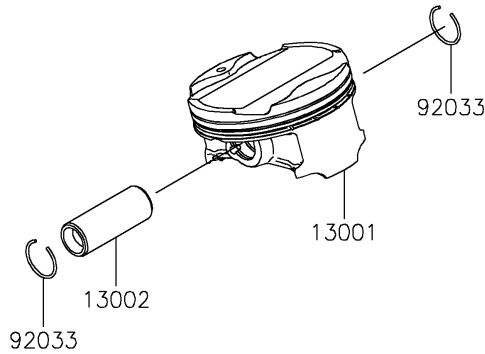

# 2017 Ninja 1000 ABS PARTS DIAGRAM

Cylinder/Piston(s)

E1120

## 2017 Ninja 1000 ABS PARTS LIST

Cylinder/Piston(s)

ITEM NAME	PART NUMBER	QUANTITY
CYLINDER-ENGINE (Ref # 11005)	11005-0627	1
GASKET,CYLINDER BASE (Ref # 11061)	11061-0402	1
PISTON-ENGINE (Ref # 13001)	13001-0114	4
PIN-PISTON (Ref # 13002)	13002-0004	4
RING-SET-PISTON (Ref # 13008)	13008-0572	4
RING-SNAP (Ref # 92033)	92033-1054	8