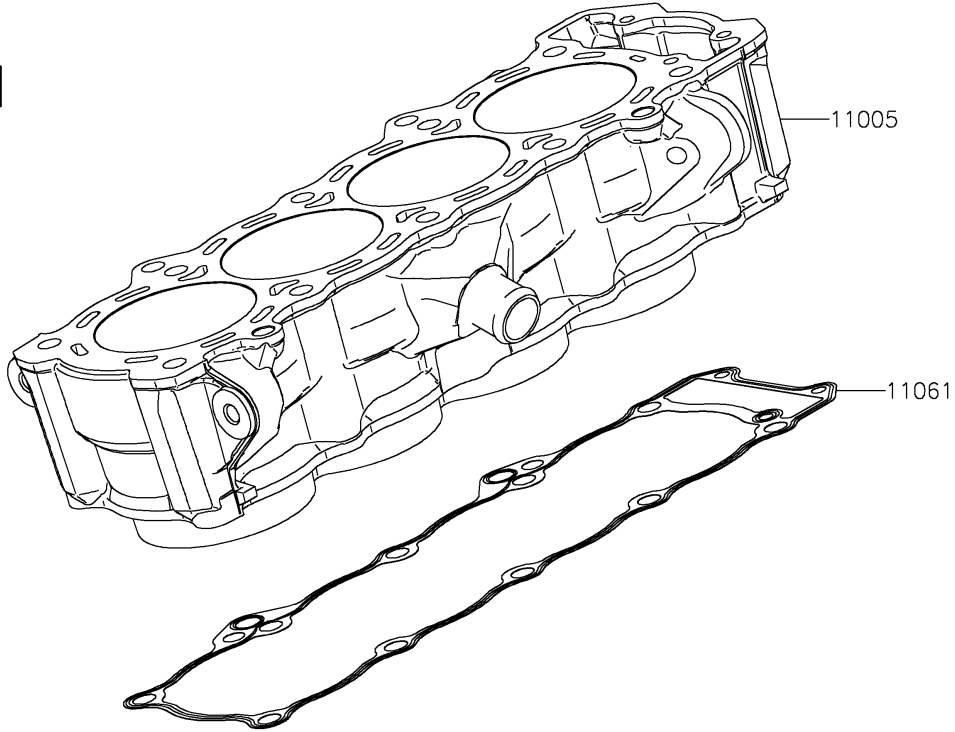

# 2017 Ninja 1000 ABS PARTS DIAGRAM

Cylinder/Piston(s)

E1120

## 2017 Ninja 1000 ABS PARTS LIST

Cylinder/Piston(s)

ITEM NAME	PART NUMBER	QUANTITY
CYLINDER-ENGINE (Ref # 11005)	11005-0627	1
GASKET,CYLINDER BASE (Ref # 11061)	11061-0402	1
PISTON-ENGINE (Ref # 13001)	13001-0114	4
PIN-PISTON (Ref # 13002)	13002-0004	4
RING-SET-PISTON (Ref # 13008)	13008-0572	4
RING-SNAP (Ref # 92033)	92033-1054	8