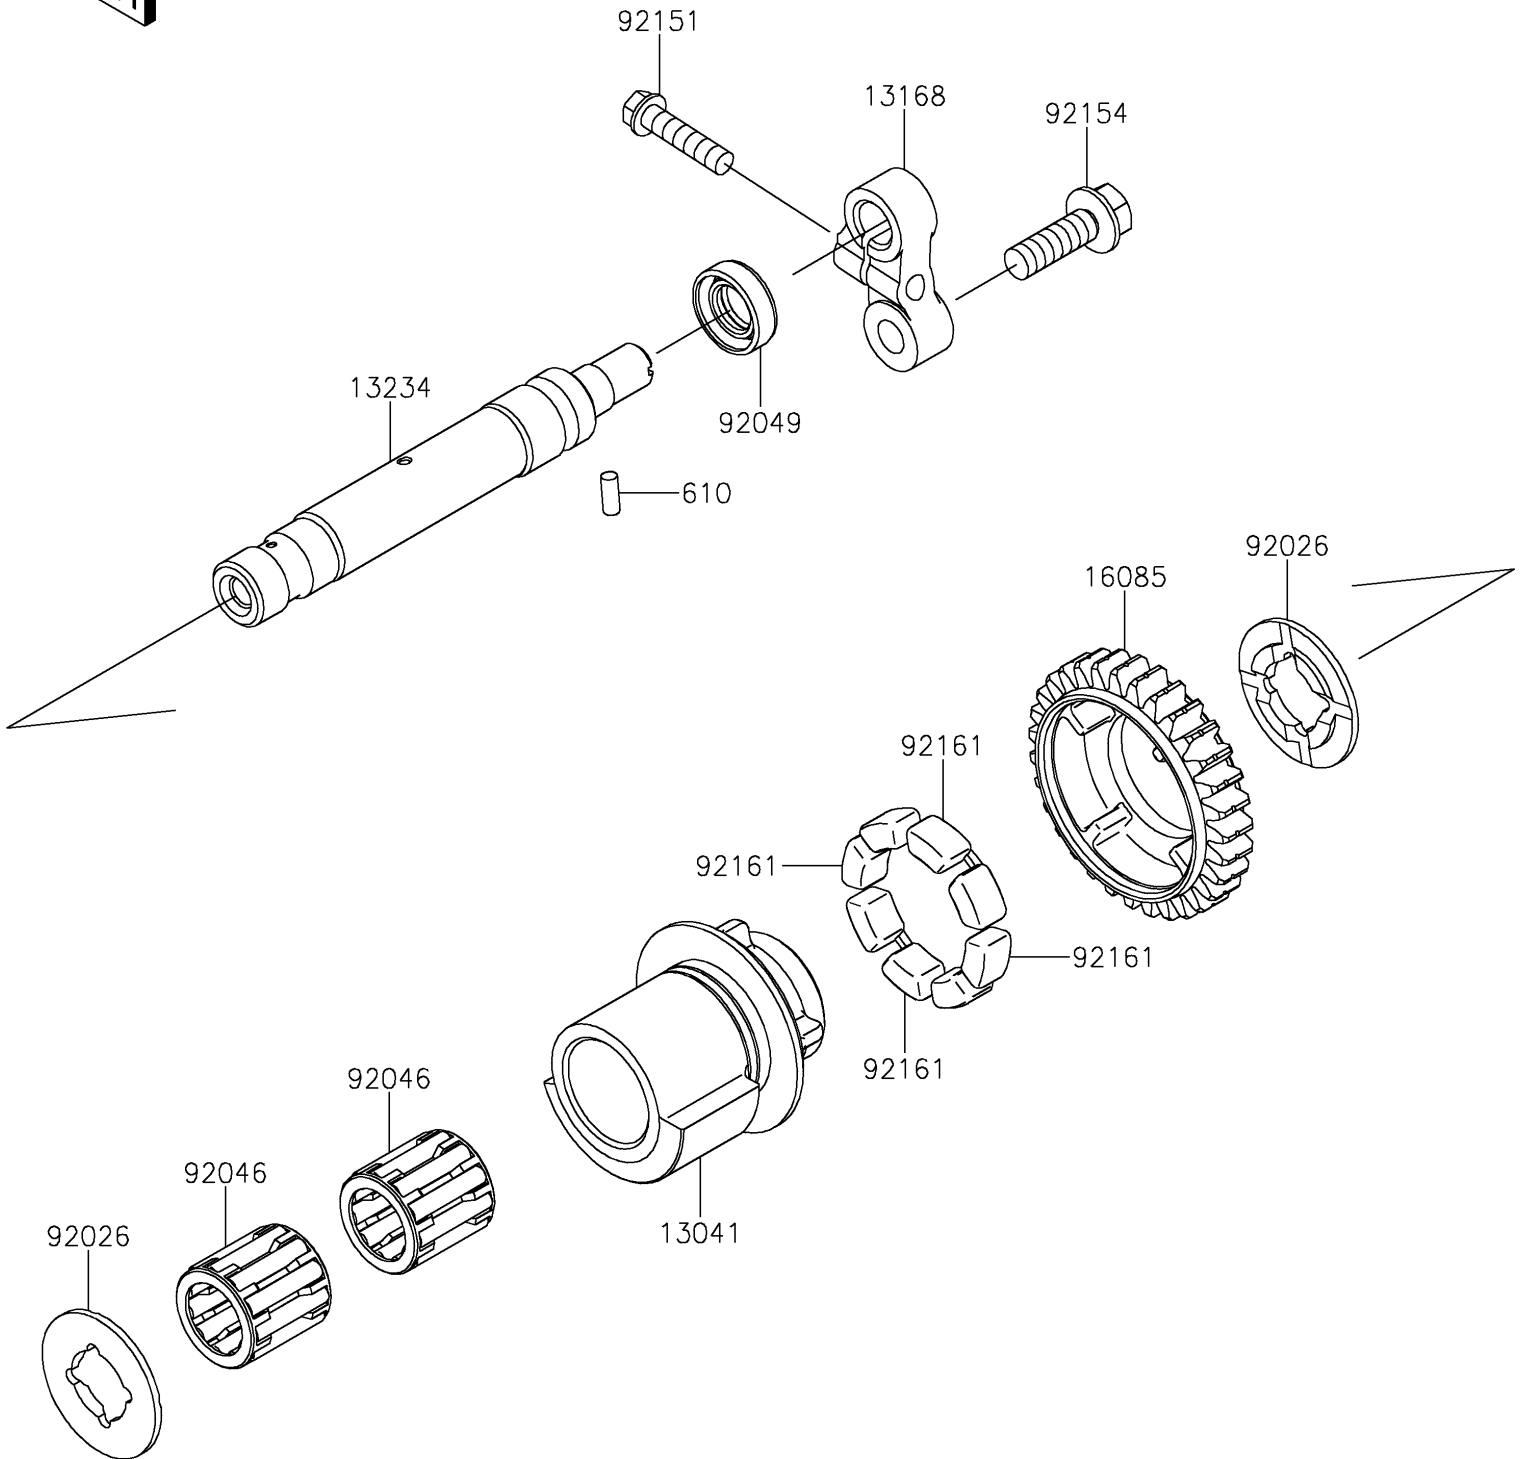

2018 NINJA® 1000 ABS PARTS DIAGRAM

Balancer

E1323

2018 NINJA® 1000 ABS PARTS LIST

Balancer

ITEM NAME	PART NUMBER	QUANTITY
BALANCER (Ref # 13041)	13041-0040	1
LEVER (Ref # 13168)	13168-0115	1
SHAFT-COMP (Ref # 13234)	13234-0038	1
GEAR,BALANCER,31T (Ref # 16085)	16085-0134	1
ROLLER,4X10 (Ref # 610)	610A0410	1
SPACER (Ref # 92026)	92026-0082	2
BEARING-NEEDLE (Ref # 92046)	92046-1266	2
SEAL-OIL,TC 12X22X7 (Ref # 92049)	92049-2204	1
BOLT,FLANGED-SMALL,6X25 (Ref # 92151)	92151-1930	1
BOLT,FLANGED,8X25 (Ref # 92154)	92154-0413	1
DAMPER (Ref # 92161)	92161-1055	4