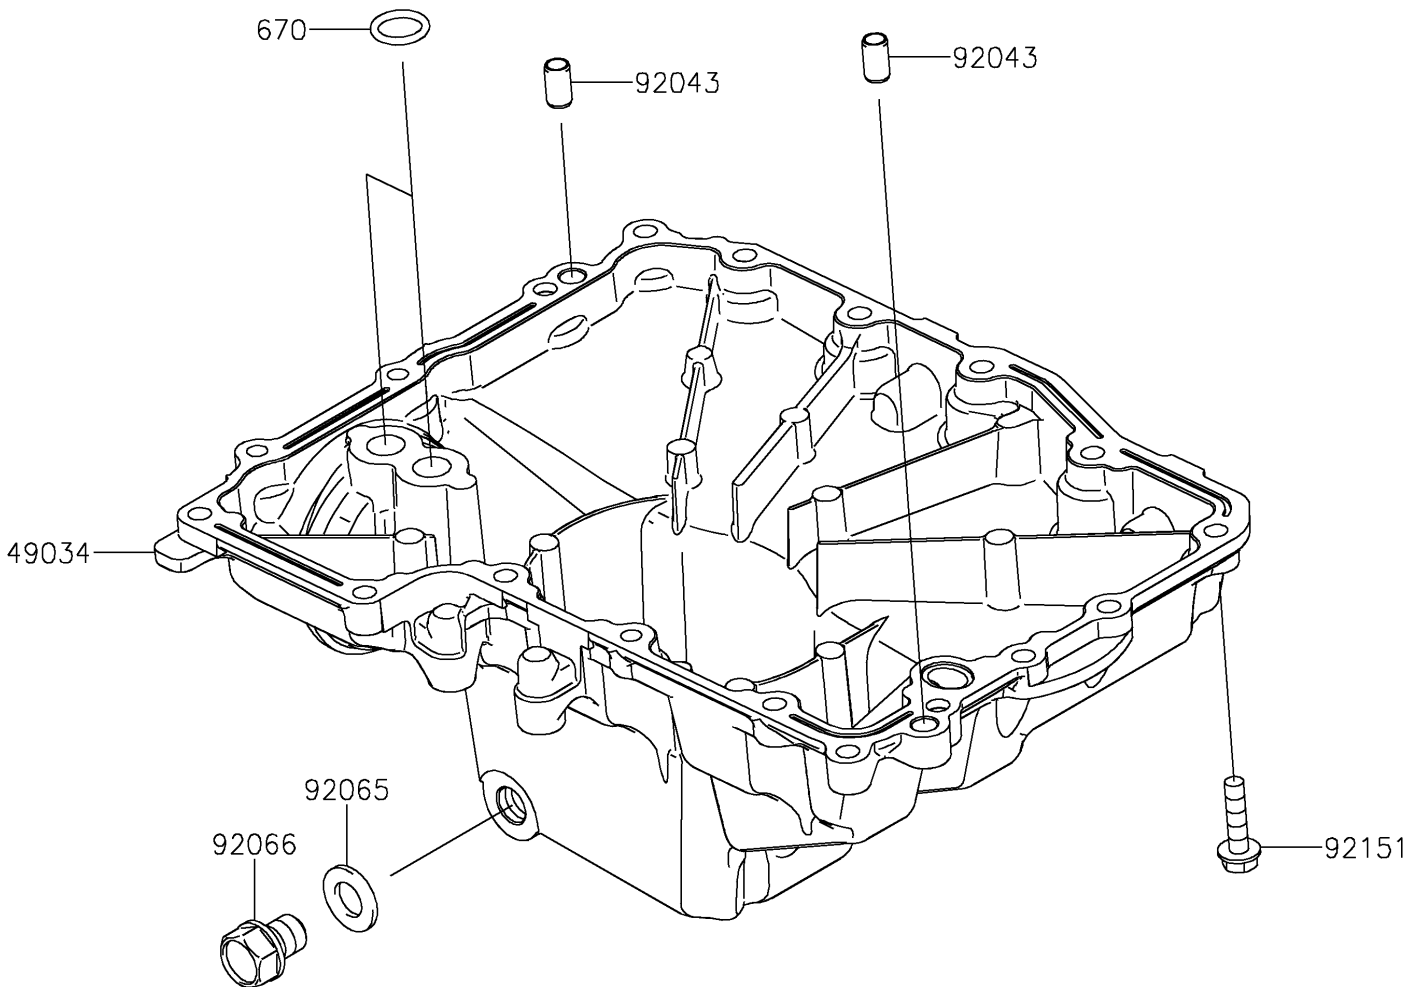

2017 Ninja 1000 ABS PARTS DIAGRAM

Oil Pan

E1434

2017 Ninja 1000 ABS PARTS LIST

Oil Pan

ITEM NAME	PART NUMBER	QUANTITY
PAN-OIL (Ref # 49034)	49034-0048	1
O RING,14MM (Ref # 670)	670D2014	2
PIN,6.2X8X14 (Ref # 92043)	92043-1263	2
GASKET,12X22X2 (Ref # 92065)	92065-097	1
PLUG,12X15 (Ref # 92066)	92066-0079	1
BOLT,FLANGED,6X25 (Ref # 92151)	92151-1225	18