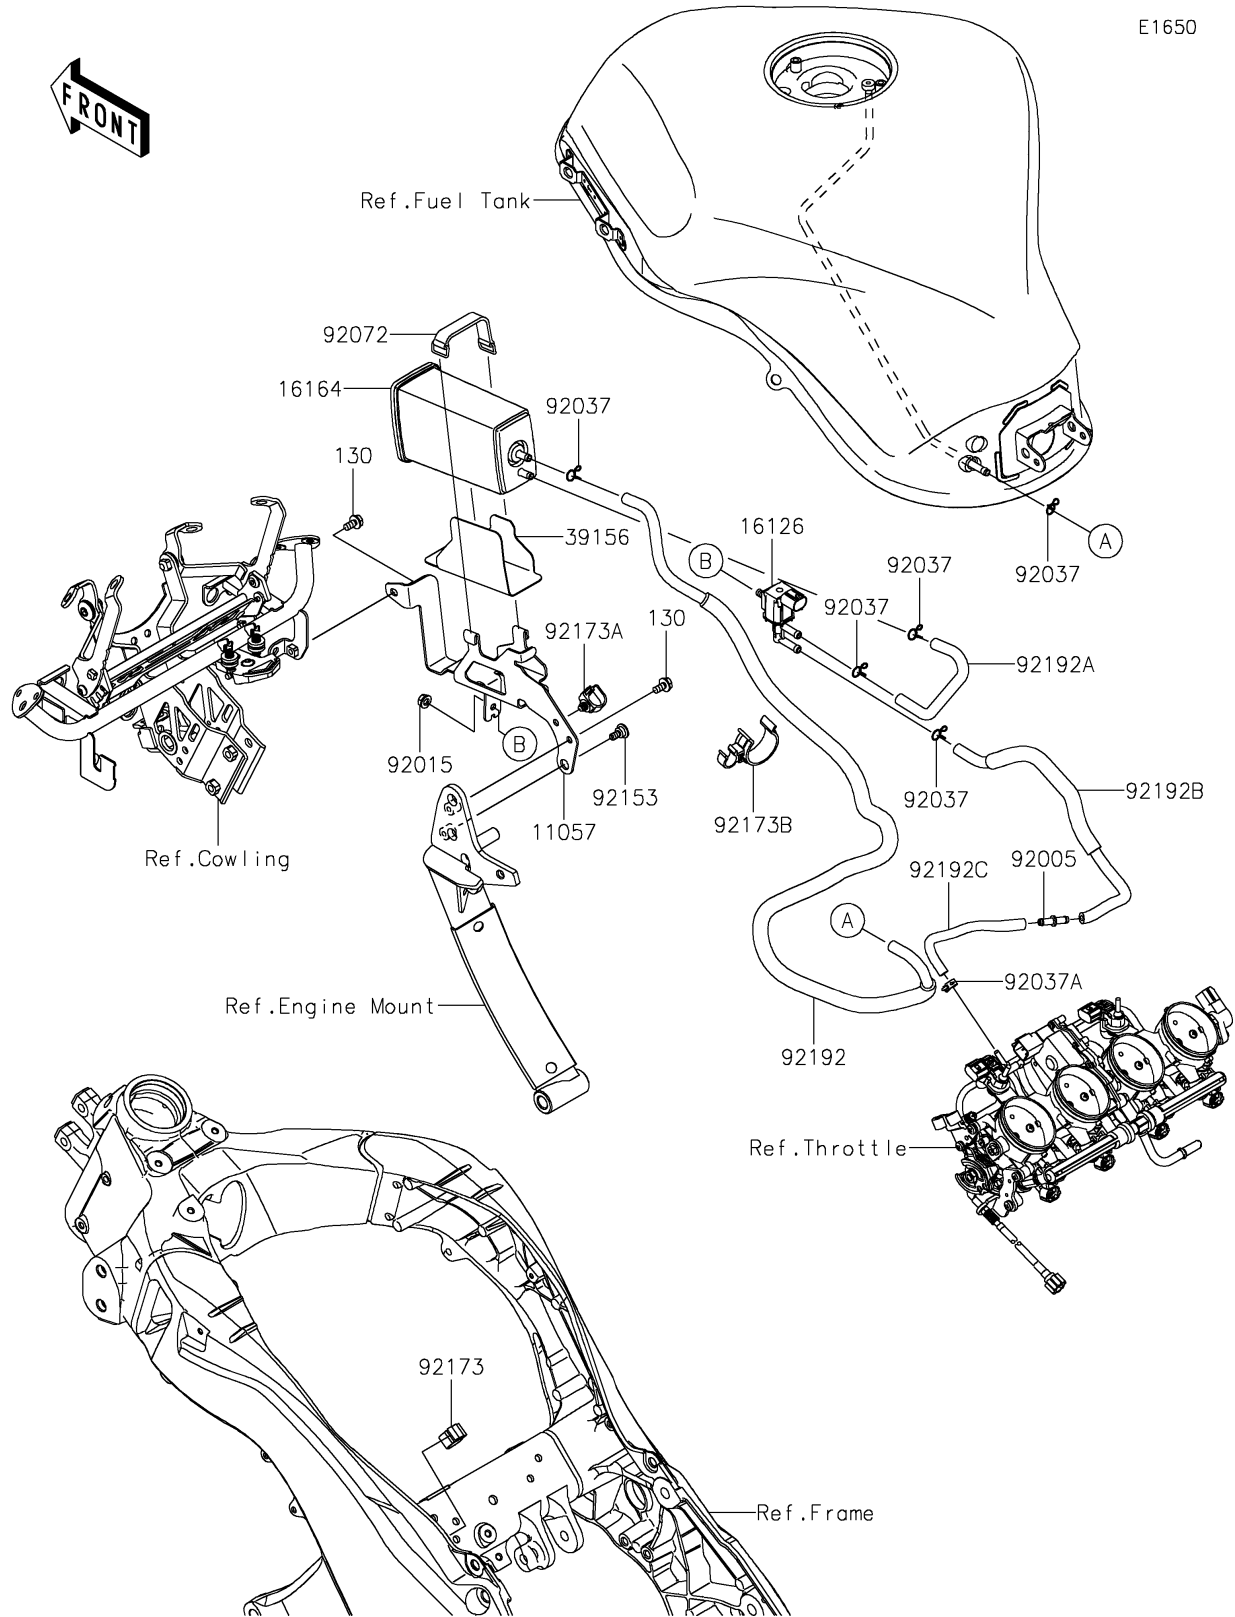

2019 NINJA[®] 1000 ABS PARTS DIAGRAM

Fuel Evaporative System(CA)

E1650

2019 NINJA® 1000 ABS PARTS LIST

Fuel Evaporative System(CA)

ITEM NAME	PART NUMBER	QUANTITY
BRACKET,CANISTER (Ref # 11057)	11057-0456	1
BOLT-FLANGED,6X12 (Ref # 130)	130BA0612	2
VALVE,SOLENOID (Ref # 16126)	16126-0705	1
CANISTER (Ref # 16164)	16164-0012	1
PAD (Ref # 39156)	39156-2141	1
FITTING (Ref # 92005)	92005-0721	1
NUT,FLANGED,6MM (Ref # 92015)	92015-1367	1
CLAMP (Ref # 92037)	92037-1712	5
CLAMP,7.8MM (Ref # 92037A)	92037-2116	1
BAND,TOOL,L=82 (Ref # 92072)	92072-1294	1
BOLT,SOCKET,6MM (Ref # 92153)	92153-1956	1
CLAMP,CLIP (Ref # 92173)	92173-0127	1
CLAMP,HOLDER CLIP (Ref # 92173A)	92173-0868	1
CLAMP (Ref # 92173B)	92173-1273	1
TUBE,TANK-CANISTER (Ref # 92192)	92192-1714	1
TUBE,CANISTER-VALVE (Ref # 92192A)	92192-1715	1
TUBE,VALVE-FITTING(THROTTLE) (Ref # 92192B)	92192-1716	1
TUBE,THROTTLE-FITTING(VALVE) (Ref # 92192C)	92192-1717	1