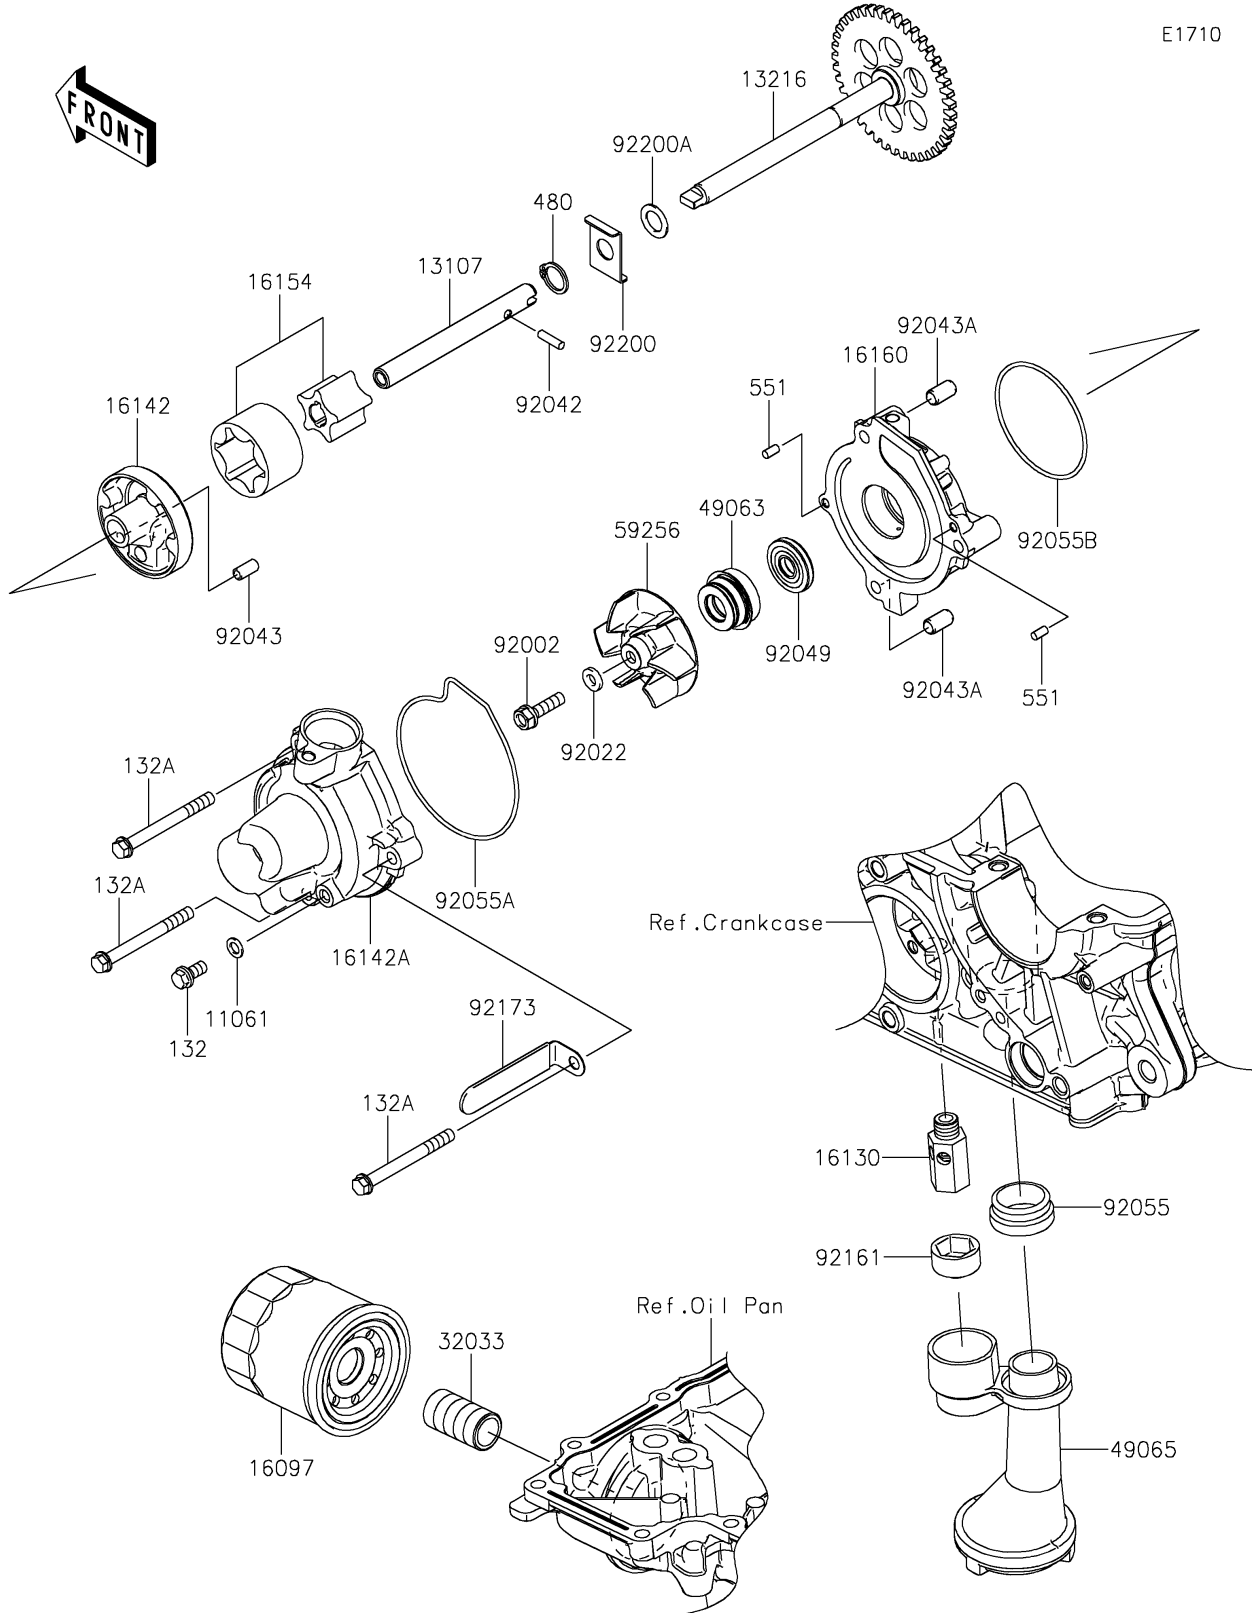

2017 Ninja 1000 ABS PARTS DIAGRAM

Oil Pump/Oil Filter

E1710

2017 Ninja 1000 ABS PARTS LIST

Oil Pump/Oil Filter

ITEM NAME	PART NUMBER	QUANTITY
GASKET (Ref # 11061)	11061-0107	1
SHAFT (Ref # 13107)	13107-0214	1
BOLT-FLANGED-SMALL,6X12 (Ref # 132)	132BA0612	1
GEAR-COMP,OIL PUMP,41T (Ref # 13216)	13216-0020	1
BOLT-FLANGED-SMALL,6X60 (Ref # 132A)	132BC0660	3
FILTER-ASSY-OIL (Ref # 16097)	16097-0008	1
VALVE-ASSY-RELIEF (Ref # 16130)	16130-1058	1
COVER-PUMP (Ref # 16142)	16142-0064	1
COVER-PUMP (Ref # 16142A)	16142-0747	1
ROTOR-PUMP (Ref # 16154)	16154-0057	1
BODY (Ref # 16160)	16160-0796	1
PIPE,OIL FILTER (Ref # 32033)	32033-1535	1
CIRCLIP-TYPE-C,11MM (Ref # 480)	480J1100	1
SEAL-MECHANICAL,WATER (Ref # 49063)	49063-1055	1
FILTER-OIL (Ref # 49065)	49065-0026	1
PIN-DOWEL,4X8 (Ref # 551)	551A0408	2
IMPELLER (Ref # 59256)	59256-0555	1
BOLT,6X22 (Ref # 92002)	92002-1154	1
WASHER,6.1X12X1 (Ref # 92022)	92022-077	1
PIN,DOWEL,4X13.8 (Ref # 92042)	92042-030	1
PIN,4.2X6X12 (Ref # 92043)	92043-1262	1
PIN,6.2X8X14 (Ref # 92043A)	92043-1263	2
SEAL-OIL (Ref # 92049)	92049-0798	1
RING-O,OIL FILTER (Ref # 92055)	92055-1503	1
RING-O,WATER PUMP COVER (Ref # 92055A)	92055-1571	1
RING-O,59.6X2.4 (Ref # 92055B)	92055-3018	1
DAMPER (Ref # 92161)	92161-0070	1
CLAMP (Ref # 92173)	92173-1201	1
WASHER (Ref # 92200)	92200-0410	1

2017 Ninja 1000 ABS PARTS LIST

Oil Pump/Oil Filter

ITEM NAME	PART NUMBER	QUANTITY
WASHER (Ref # 92200A)	92200-1009	1