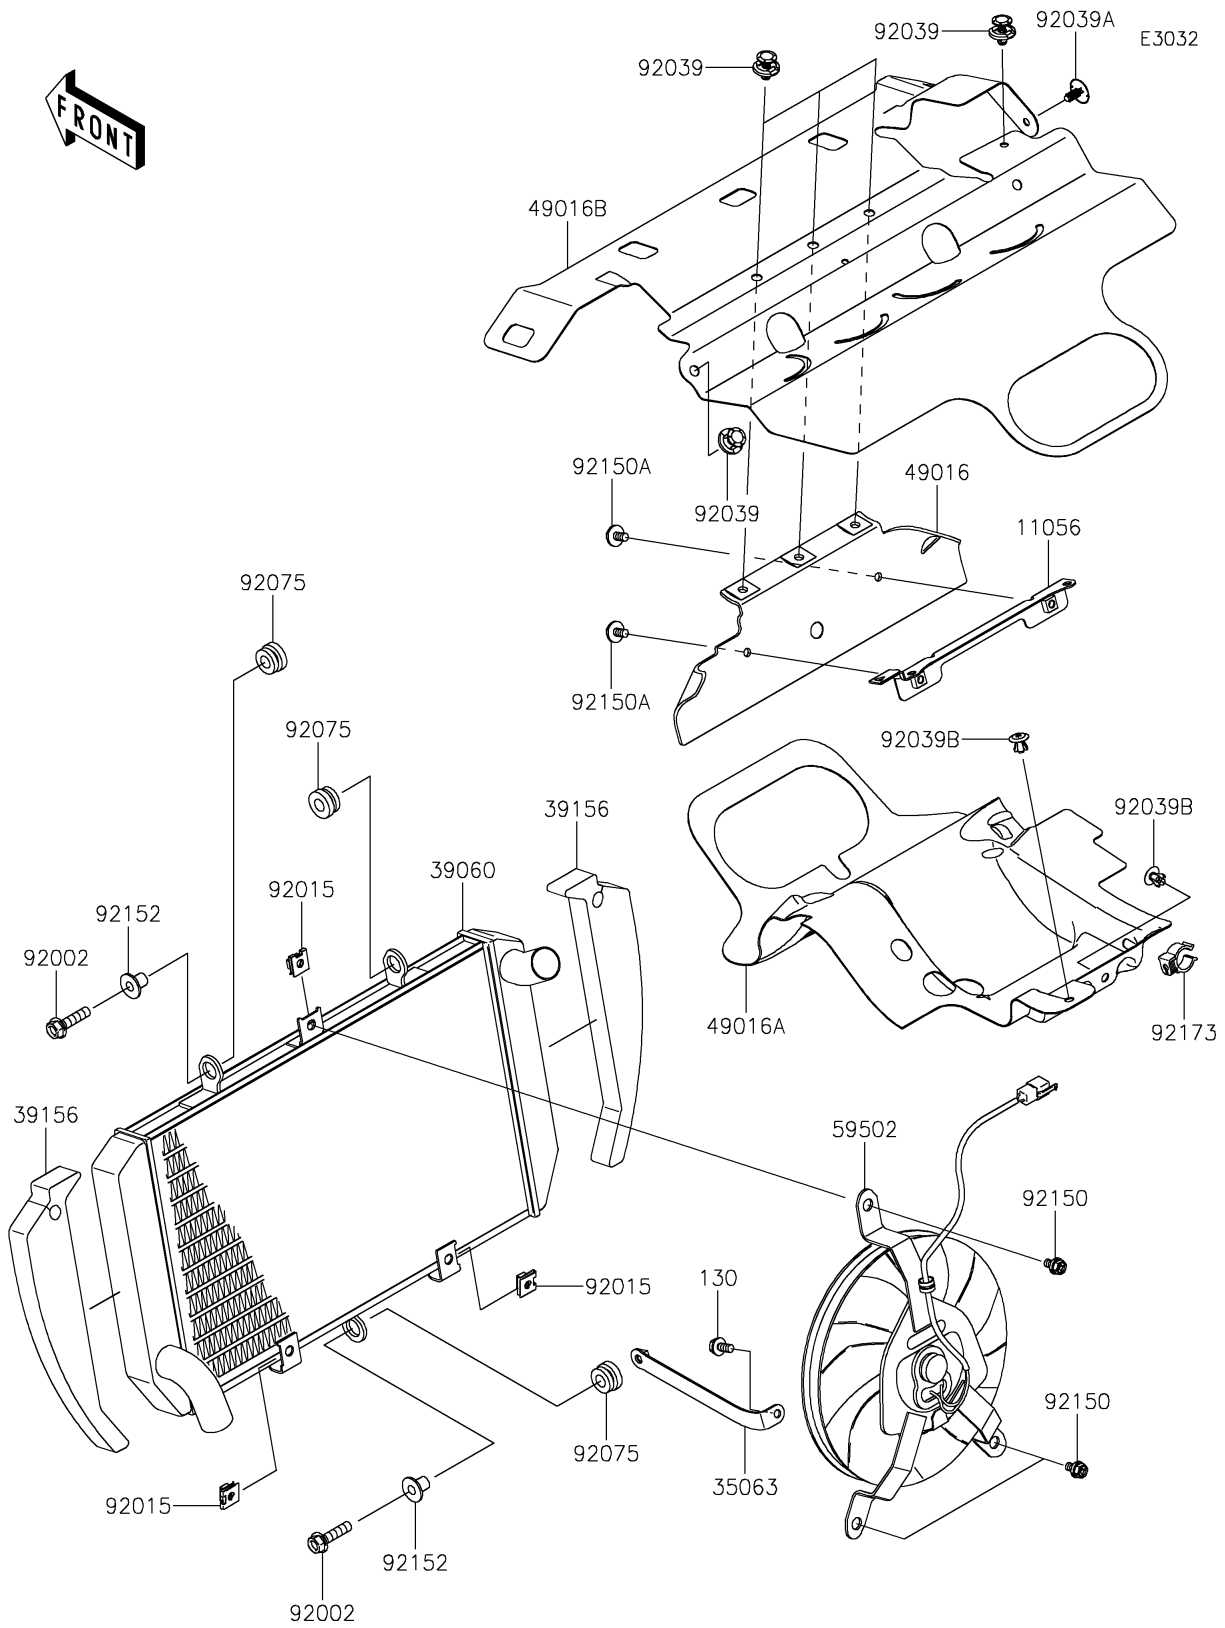

2019 NINJA® 1000 ABS PARTS DIAGRAM

Radiator

2019 NINJA® 1000 ABS PARTS LIST

Radiator

ITEM NAME	PART NUMBER	QUANTITY
BRACKET (Ref # 11056)	11056-0230	1
BOLT-FLANGED,6X16 (Ref # 130)	130CC0616	1
STAY (Ref # 35063)	35063-0761	1
RADIATOR (Ref # 39060)	39060-0081	1
PAD (Ref # 39156)	39156-2140	2
COVER-SEAL (Ref # 49016)	49016-0082	1
COVER-SEAL (Ref # 49016A)	49016-0615	1
COVER-SEAL (Ref # 49016B)	49016-0644	1
FAN-ASSY (Ref # 59502)	59502-0612	1
BOLT,FLANGED,6X25 (Ref # 92002)	92002-1086	2
NUT (Ref # 92015)	92015-1487	3
RIVET,HOLE 8MM (Ref # 92039)	92039-0014	5
RIVET (Ref # 92039A)	92039-0027	1
RIVET (Ref # 92039B)	92039-0730	2
DAMPER,RUBBER (Ref # 92075)	92075-1123	3
BOLT,6X12 (Ref # 92150)	92150-1186	3
BOLT,6X12 (Ref # 92150A)	92150-1891	2
COLLAR (Ref # 92152)	92152-0667	2
CLAMP (Ref # 92173)	92173-1240	1