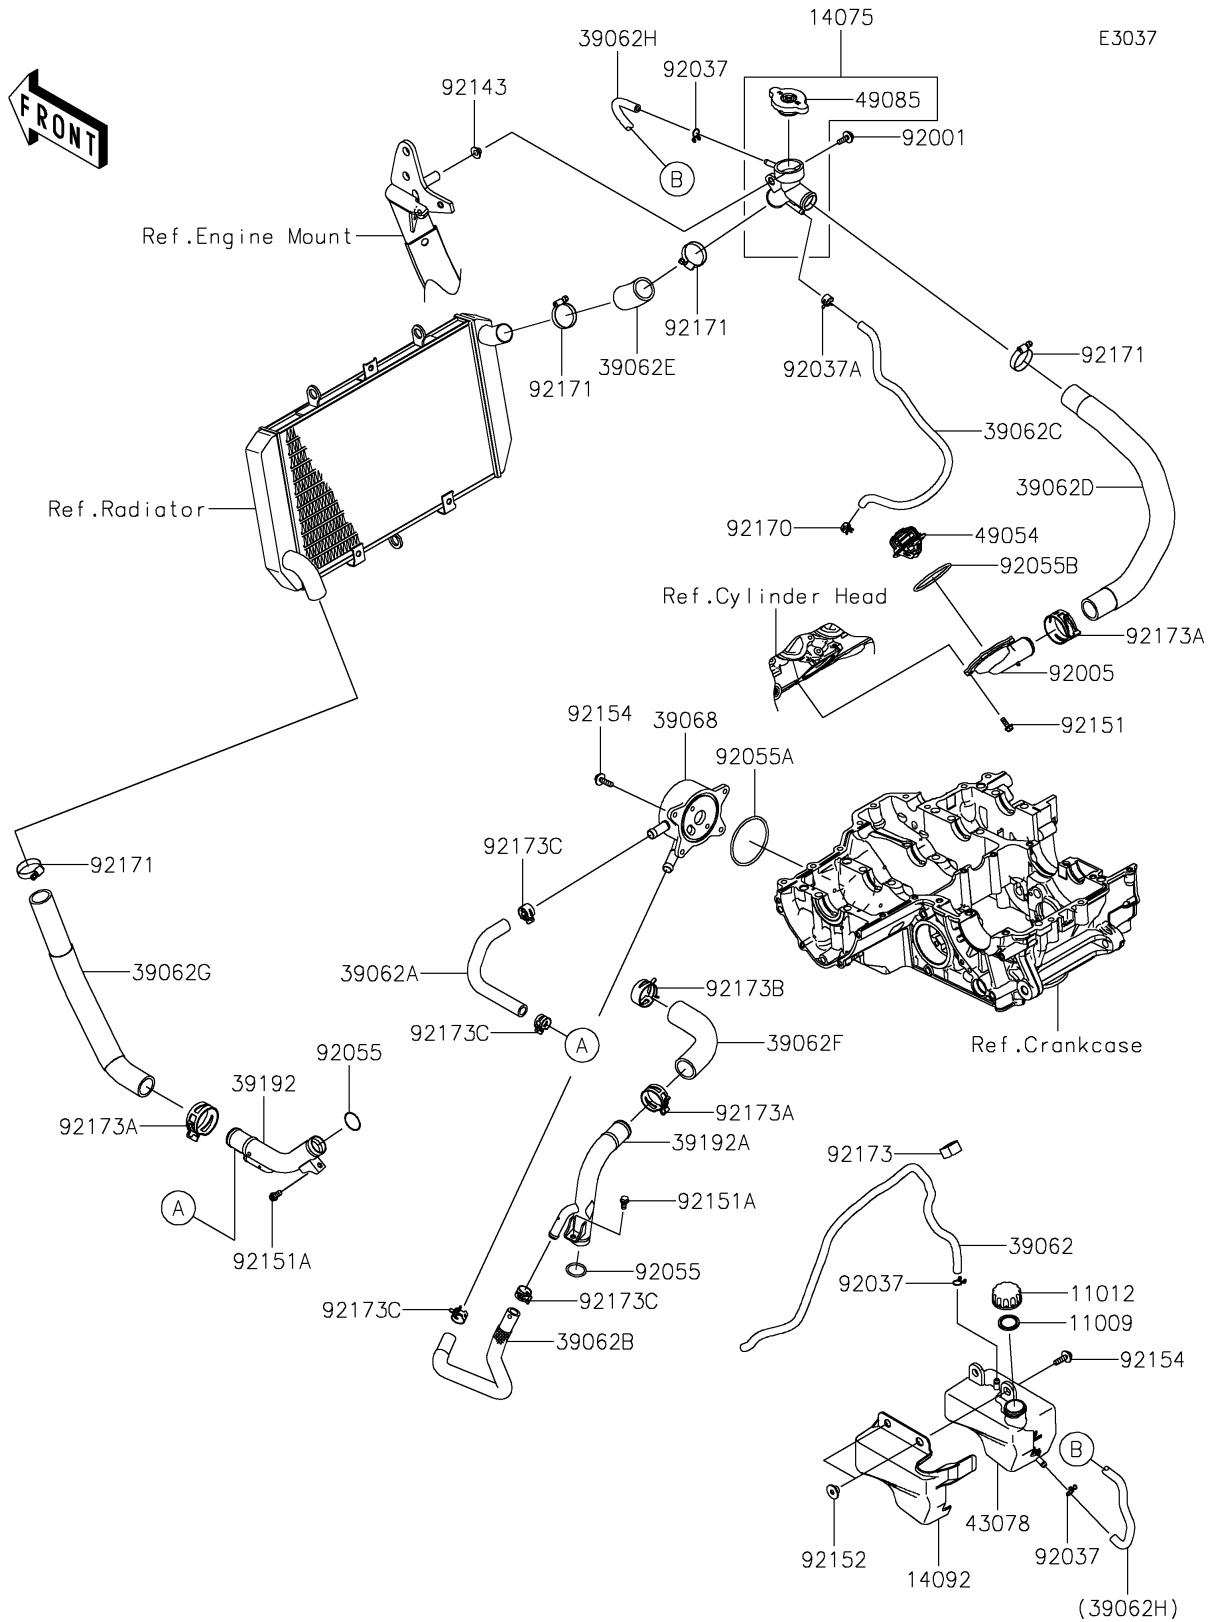

2017 Ninja 1000 ABS PARTS DIAGRAM

Water Pipe

2017 Ninja 1000 ABS PARTS LIST

Water Pipe

ITEM NAME	PART NUMBER	QUANTITY
GASKET,RESERVOIR TANK CAP (Ref # 11009)	11009-1145	1
CAP (Ref # 11012)	11012-1084	1
CAP-ASSY (Ref # 14075)	14075-0028	1
COVER,RESERVOIR (Ref # 14092)	14092-1098	1
HOSE-COOLING,OVERFLOW (Ref # 39062)	39062-0296	1
HOSE-COOLING,PIPE-OIL COOLER (Ref # 39062A)	39062-0308	1
HOSE-COOLING,PIPE-OIL COOLER (Ref # 39062B)	39062-0309	1
HOSE-COOLING,AIR BLEED (Ref # 39062C)	39062-0310	1
HOSE-COOLING,CAP-THERMO (Ref # 39062D)	39062-0313	1
HOSE-COOLING,CAP-RAD. (Ref # 39062E)	39062-0727	1
HOSE-COOLING,PIPE-CYLINDER (Ref # 39062F)	39062-0757	1
HOSE-COOLING,RAD.-PIPE (Ref # 39062G)	39062-0768	1
HOSE-COOLING (Ref # 39062H)	39062-1873	1
COOLER-ASSY-OIL (Ref # 39068)	39068-0704	1
PIPE-WATER,RADIATOR-WATER PUMP (Ref # 39192)	39192-0619	1
PIPE-WATER,WATER PUMP-CYLINDER (Ref # 39192A)	39192-0620	1
RESERVOIR (Ref # 43078)	43078-0566	1
THERMOSTAT (Ref # 49054)	49054-0004	1
CAP-ASSY-PRESSURE (Ref # 49085)	49085-1066	1
BOLT,6X18 (Ref # 92001)	92001-1342	1
FITTING,THERMO CAP (Ref # 92005)	92005-0842	1
CLAMP,TUBE (Ref # 92037)	92037-147	3
CLAMP,TUBE (Ref # 92037A)	92037-1505	1
RING-O,20.8X2.4 (Ref # 92055)	92055-0114	2
RING-O,63.3MM (Ref # 92055A)	92055-0739	1
RING-O,53.5X2.6 (Ref # 92055B)	92055-0831	1
COLLAR (Ref # 92143)	92143-1057	1
BOLT,5X14 (Ref # 92151)	92151-1764	4
BOLT,6X12 (Ref # 92151A)	92151-1997	2

2017 Ninja 1000 ABS PARTS LIST

Water Pipe

ITEM NAME	PART NUMBER	QUANTITY
COLLAR (Ref # 92152)	92152-1740	2
BOLT,FLANGED,6X22 (Ref # 92154)	92154-0403	6
CLAMP (Ref # 92170)	92170-1493	1
CLAMP (Ref # 92171)	92171-0179	4
CLAMP,CLIP (Ref # 92173)	92173-0127	1
CLAMP,34MM (Ref # 92173A)	92173-1360	3
CLAMP,35.5MM (Ref # 92173B)	92173-1432	1
CLAMP (Ref # 92173C)	92173-1552	4