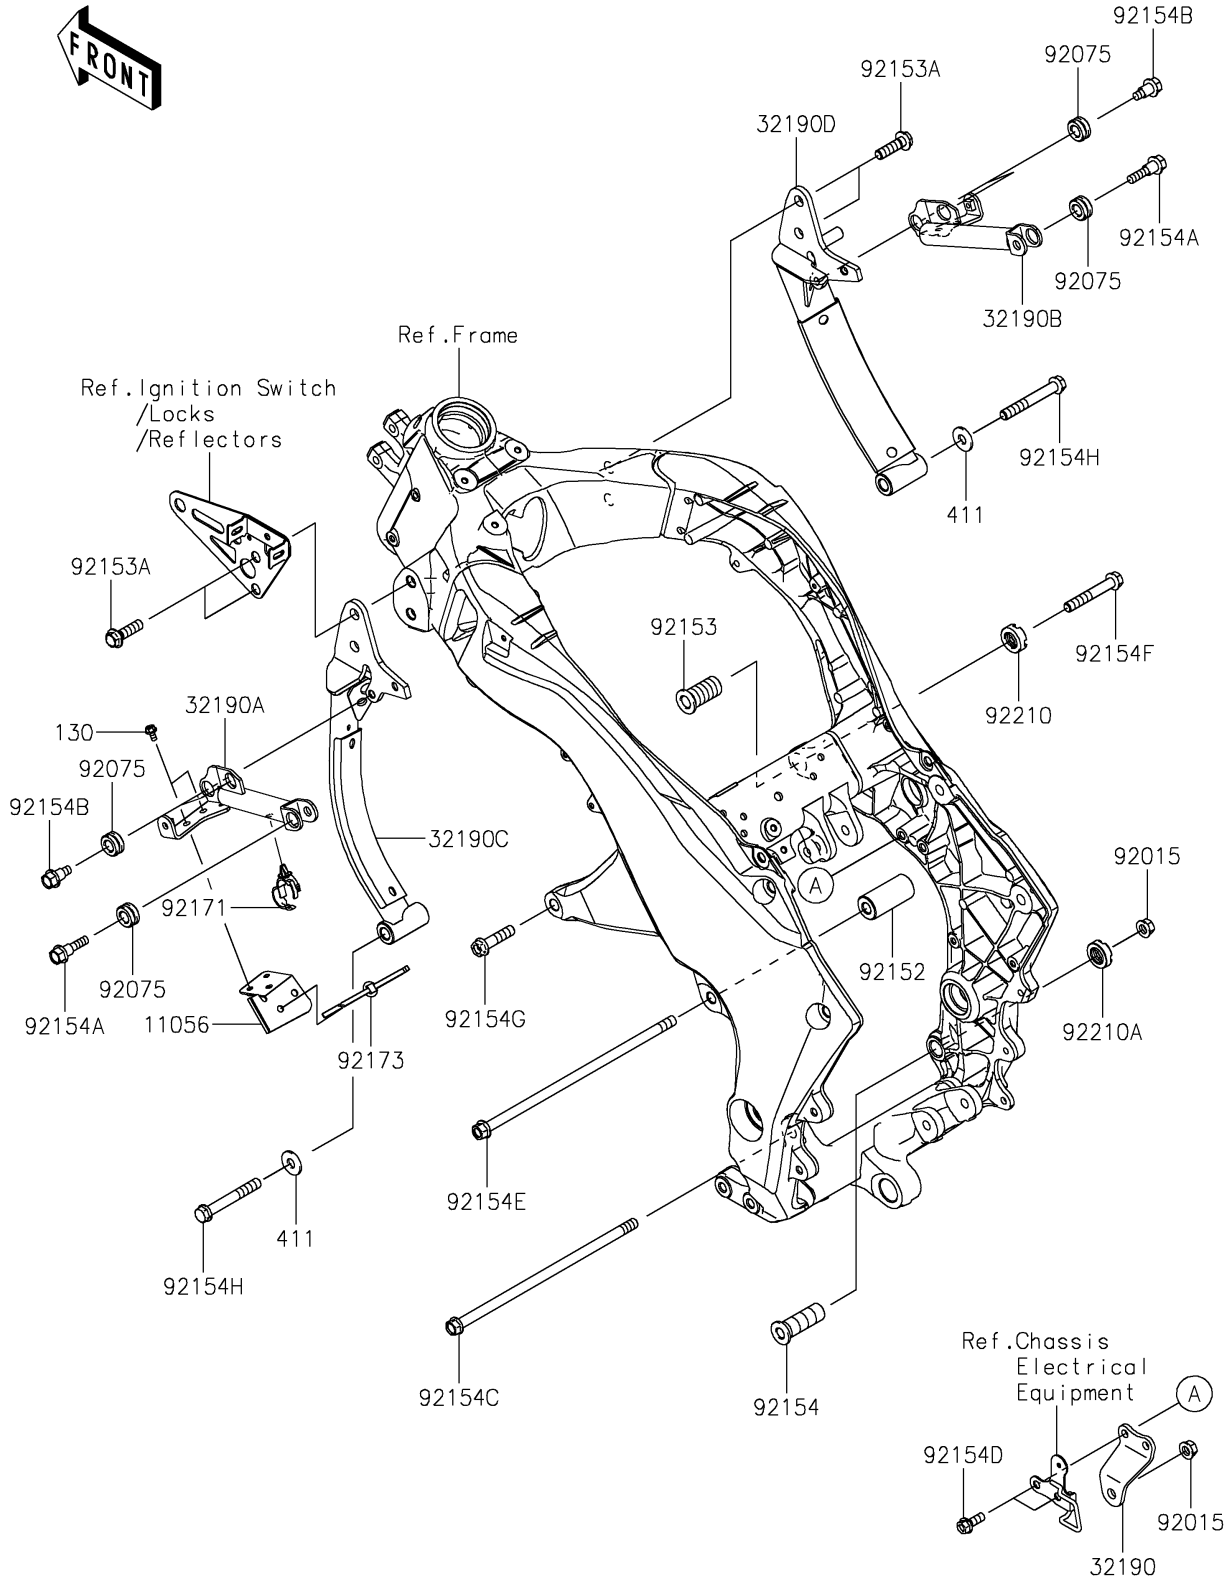

2017 Ninja 1000 ABS PARTS DIAGRAM

Engine Mount

F2122

2017 Ninja 1000 ABS PARTS LIST

Engine Mount

ITEM NAME	PART NUMBER	QUANTITY
BRACKET,HEAT SHIELD,LH (Ref # 11056)	11056-3781	1
BOLT-FLANGED,5X10 (Ref # 130)	130BB0510	2
BRACKET-ENGINE,CR CASE UPP,BLK (Ref # 32190)	32190-0458-18R	1
BRACKET-ENGINE,LH (Ref # 32190A)	32190-0582	1
BRACKET-ENGINE,RH (Ref # 32190B)	32190-0583	1
BRACKET-ENGINE,LH,F.S.BLACK (Ref # 32190C)	32190-0648-18R	1
BRACKET-ENGINE,RH,F.S.BLACK (Ref # 32190D)	32190-0649-18R	1
WASHER-PLAIN,10MM,BLACK (Ref # 411)	411AB1000	2
NUT,FLANGED,10MM (Ref # 92015)	92015-1180	2
DAMPER (Ref # 92075)	92075-1898	6
COLLAR,11X26X56.5 (Ref # 92152)	92152-0853	1
BOLT,SOCKET,20X43 (Ref # 92153)	92153-0488	1
BOLT,FLANGED,10X35 (Ref # 92153A)	92153-0802	4
BOLT,ENGINE MOUNT,18X53.5 (Ref # 92154)	92154-0267	1
BOLT,FLANGED,8X35 (Ref # 92154A)	92154-0742	2
BOLT,FLANGED,8X20 (Ref # 92154B)	92154-0749	4
BOLT,FLANGED,10X255 (Ref # 92154C)	92154-0827	1
BOLT,FLANGED,8X20 (Ref # 92154D)	92154-1852	2
BOLT,FLANGED,10X270 (Ref # 92154E)	92154-2309	1
BOLT,FLANGED,10X65 (Ref # 92154F)	92154-2310	1
BOLT,FLANGED,10X40 (Ref # 92154G)	92154-2311	1
BOLT,FLANGED,10X75 (Ref # 92154H)	92154-2312	2
CLAMP,20MM DIA. (Ref # 92171)	92171-0069	1
CLAMP (Ref # 92173)	92173-0742	1
NUT,20MM (Ref # 92210)	92210-0591	1
NUT,CASTLE,18MM (Ref # 92210A)	92210-1517	1