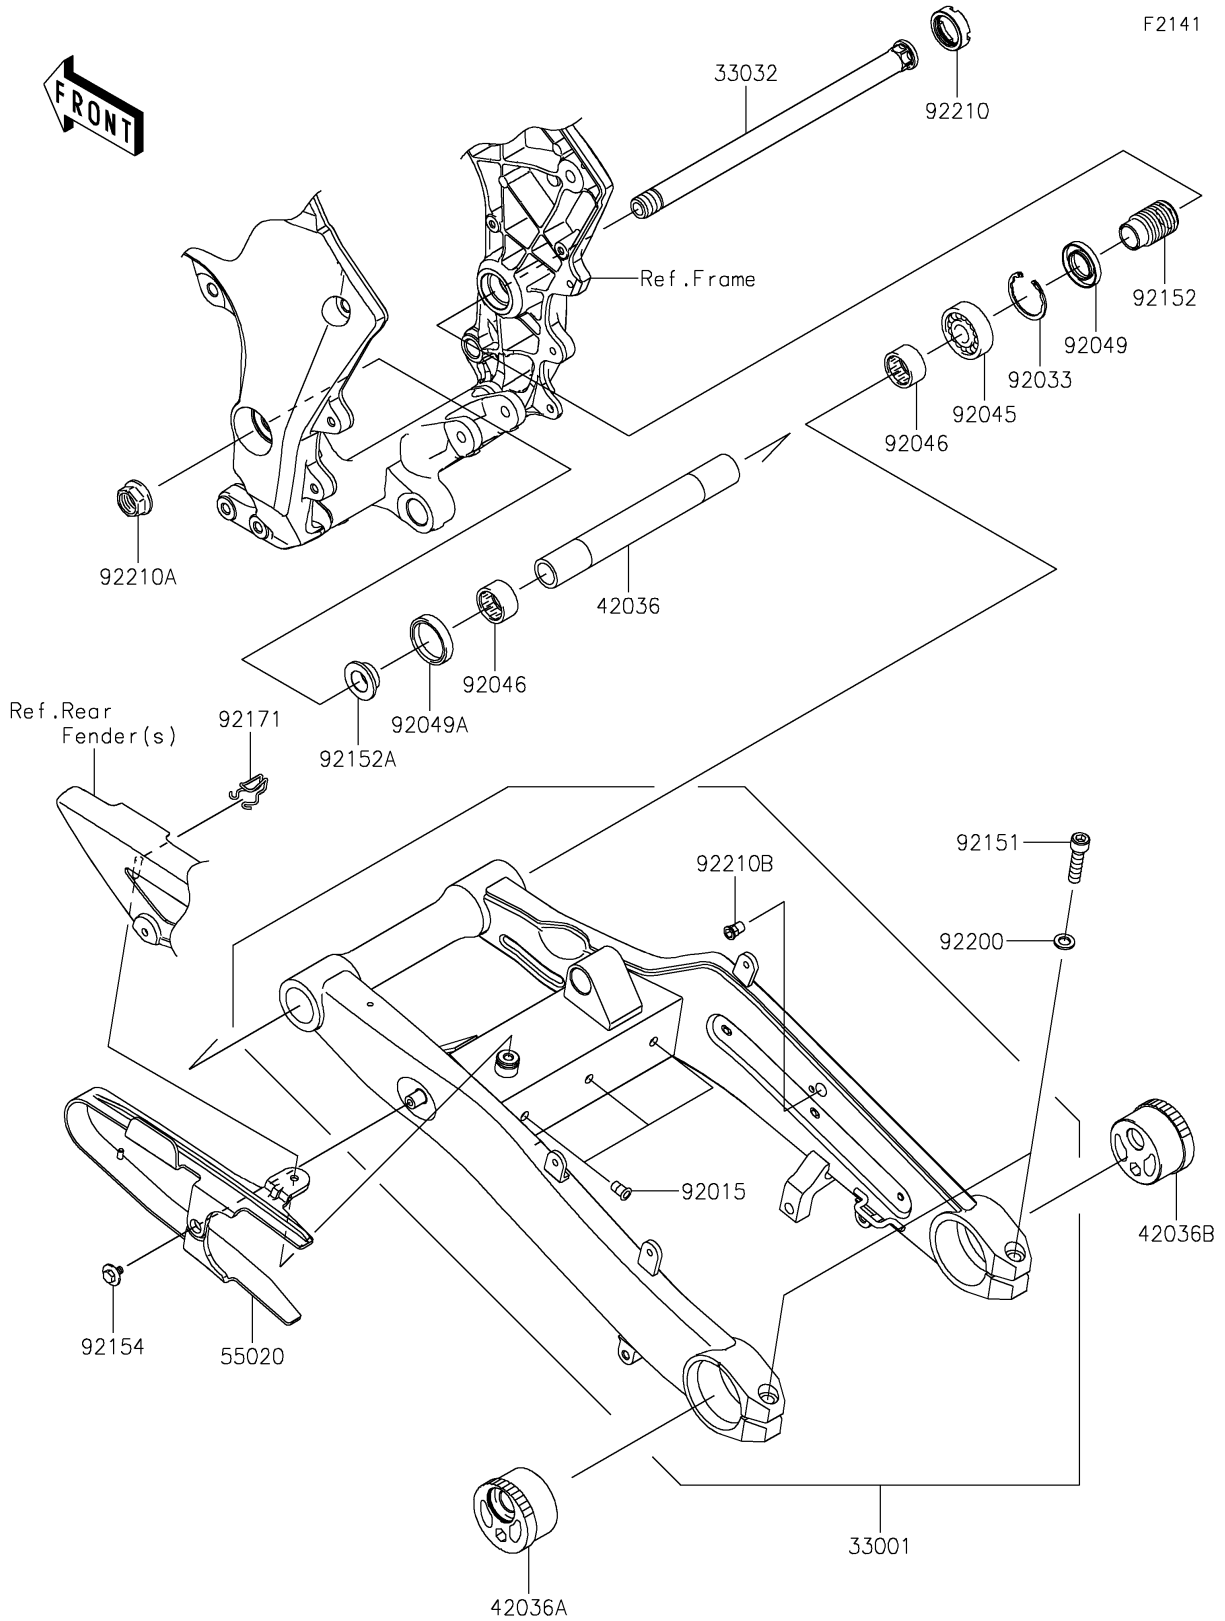

# 2017 Ninja 1000 ABS PARTS DIAGRAM

Swingarm

## 2017 Ninja 1000 ABS PARTS LIST

### Swingarm

ITEM NAME	PART NUMBER	QUANTITY
ARM-COMP-SWING,F.S.BLACK (Ref # 33001)	33001-0673-18R	1
SHAFT-SWING ARM (Ref # 33032)	33032-0044	1
SLEEVE,20.1X28X226 (Ref # 42036)	42036-0069	1
SLEEVE,REAR AXLE,LH,SILVER (Ref # 42036A)	42036-1153-KX	1
SLEEVE,REAR AXLE,RH,SILVER (Ref # 42036B)	42036-1265-KX	1
GUARD,CHAIN (Ref # 55020)	55020-0903	1
NUT,POP,6MM,L=16.5 (Ref # 92015)	92015-1792	3
RING-SNAP,42MM (Ref # 92033)	92033-1041	1
BEARING-BALL,6004UL11 (Ref # 92045)	92045-0017	1
BEARING-NEEDLE,7E-HVS 28X34X17 (Ref # 92046)	92046-0008	2
SEAL-OIL,MHSA25X42X6 (Ref # 92049)	92049-1314	1
SEAL-OIL,MHSA25X34X7 (Ref # 92049A)	92049-1352	1
BOLT,SOCKET,10X40 (Ref # 92151)	92151-1899	2
COLLAR,SWING ARM,L=47 (Ref # 92152)	92152-0154	1
COLLAR,SWING ARM,L=12.5 (Ref # 92152A)	92152-1234	1
BOLT-UPSET-WP,6X12 (Ref # 92154)	92154-2324	1
CLAMP (Ref # 92171)	92171-0907	1
WASHER,10.5X18X2.0 (Ref # 92200)	92200-0531	2
NUT,30MM (Ref # 92210)	92210-0134	1
NUT,FLANGED,20MM (Ref # 92210A)	92210-0320	1
NUT,POP,6MM,L=15 (Ref # 92210B)	92210-1397	1