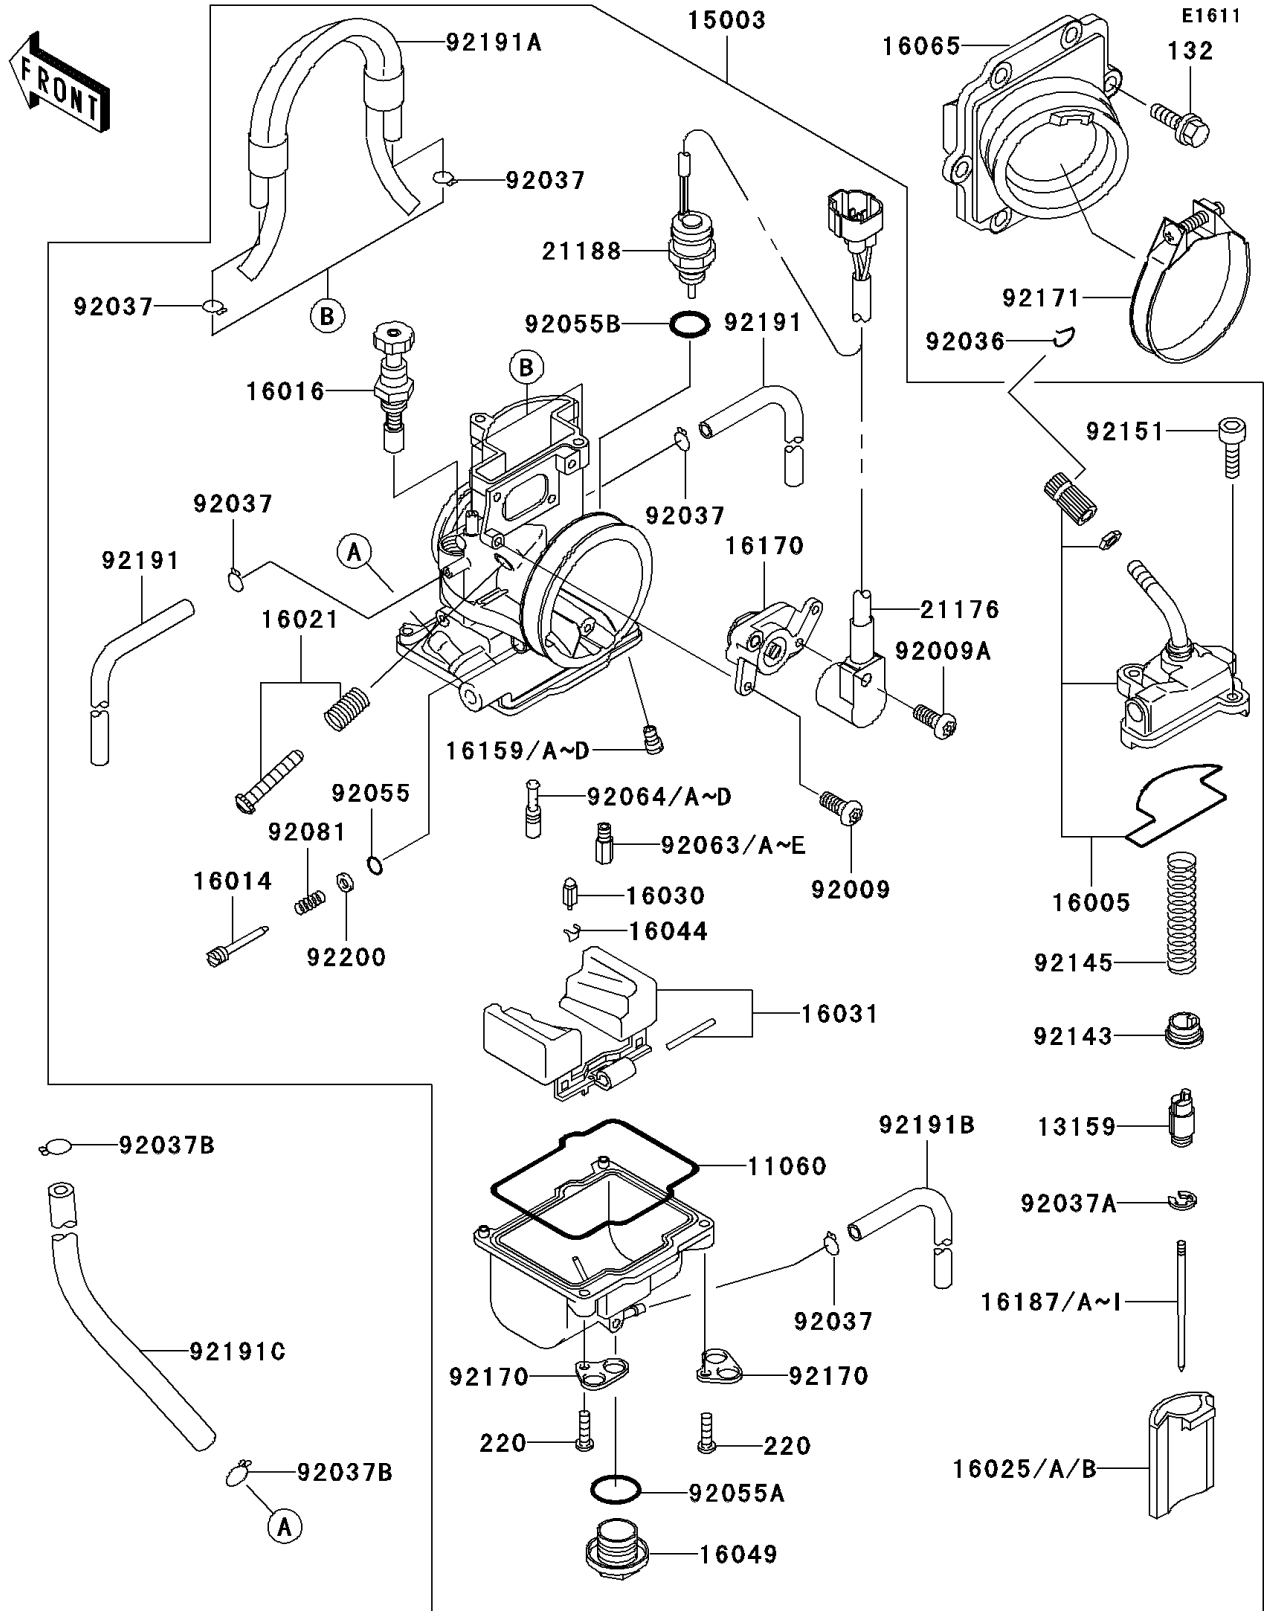

# 2003 KX250 PARTS DIAGRAM

Carburetor

### Carburetor

ITEM NAME	PART NUMBER	QUANTITY
GASKET,FLOAT CHAMBER (Ref # 11060)	11060-1254	1
CONNECTOR,THROTTLE CABLE (Ref # 13159)	13159-1063	1
CARBURETOR-ASSY (Ref # 15003)	15003-1713	1
TOP-CHAMBER (Ref # 16005)	16005-1083	1
SCREW-PILOT AIR (Ref # 16014)	16014-1058	1
PLUNGER (Ref # 16016)	16016-1085	1
SCREW-THROTTLE STOP (Ref # 16021)	16021-1198	1
VALVE-THROTTLE,#6 (Ref # 16025)	16025-1215	1
VALVE-THROTTLE,#7 (Ref # 16025A)	16025-1216	1
VALVE-THROTTLE,#8 (Ref # 16025B)	16025-1217	1
VALVE-FLOAT (Ref # 16030)	16030-1057	1
FLOAT (Ref # 16031)	16031-1100	1
CLAMP,FLOAT VALVE (Ref # 16044)	16044-007	1
COVER-MAIN JET (Ref # 16049)	16049-1051	1
HOLDER-CARBURETOR (Ref # 16065)	16065-1388	1
JET-POWER,#50 (Ref # 16159)	16159-1053	1
JET-POWER,#55 (Ref # 16159A)	16159-1054	1
JET-POWER,#52 (Ref # 16159B)	16159-1055	1
JET-POWER,#48 (Ref # 16159C)	16159-1058	1
JET-POWER,#45 (Ref # 16159D)	16159-1060	1
LINK-ASSY (Ref # 16170)	16170-0001	1
NEEDLE-JET,NAFW (Ref # 16187)	16187-0014	1
NEEDLE-JET,NAFJ (Ref # 16187A)	16187-0015	1
NEEDLE-JET,NALW (Ref # 16187B)	16187-0016	1
NEEDLE-JET,NALJ (Ref # 16187C)	16187-0017	1
NEEDLE-JET,NALF (Ref # 16187D)	16187-1156	1
NEEDLE-JET,NALG (Ref # 16187E)	16187-1157	1
NEEDLE-JET,NALH (Ref # 16187F)	16187-1158	1
NEEDLE-JET,NAFF (Ref # 16187G)	16187-1161	1

### Carburetor

ITEM NAME	PART NUMBER	QUANTITY
CLAMP (Ref # 92171)	92171-1105	1
TUBE,4X7X480 (Ref # 92191)	92191-1254	2
BOLT-FLANGED-SMALL (Ref # 132)	132G0620	6
SCREW-PAN-CROS (Ref # 220)	220D0414	4
TUBE,AIR VENT (Ref # 92191A)	92191-1255	1
TUBE,3.5X6.5X330 (Ref # 92191B)	92191-1256	1
TUBE,5.3X10.5X160 (Ref # 92191C)	92191-1743	1
WASHER (Ref # 92200)	92200-1466	1