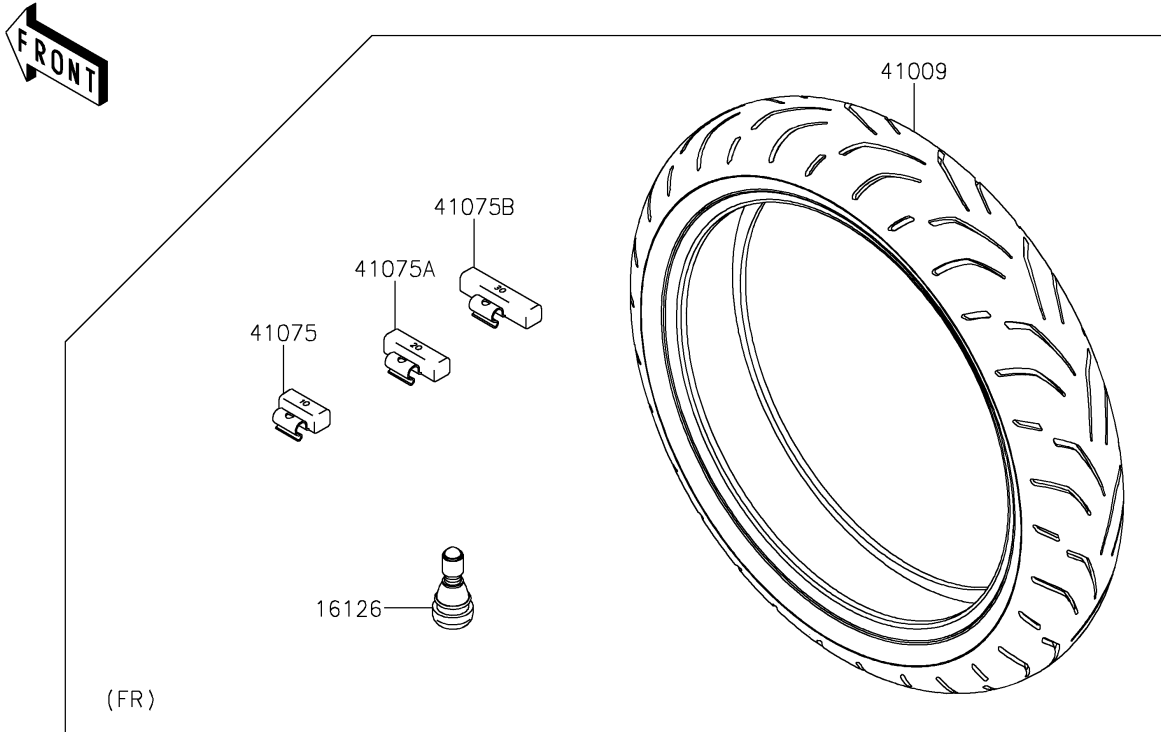

# 2017 Ninja 1000 ABS PARTS DIAGRAM

Tires

F2210

## 2017 Ninja 1000 ABS PARTS LIST

### Tires

ITEM NAME	PART NUMBER	QUANTITY
VALVE,TIRE (Ref # 16126)	16126-1140	2
TIRE,FR,120/70ZR17(58W),S20F (Ref # 41009)	41009-0702	1
TIRE,RR,190/50ZR17(73W),S20R (Ref # 41009A)	41009-0709	1
BALANCER-WHEEL,10G,SILVER (Ref # 41075)	41075-0007	AR
BALANCER-WHEEL,20G,SILVER (Ref # 41075A)	41075-0008	AR
BALANCER-WHEEL,30G,SILVER (Ref # 41075B)	41075-0009	AR