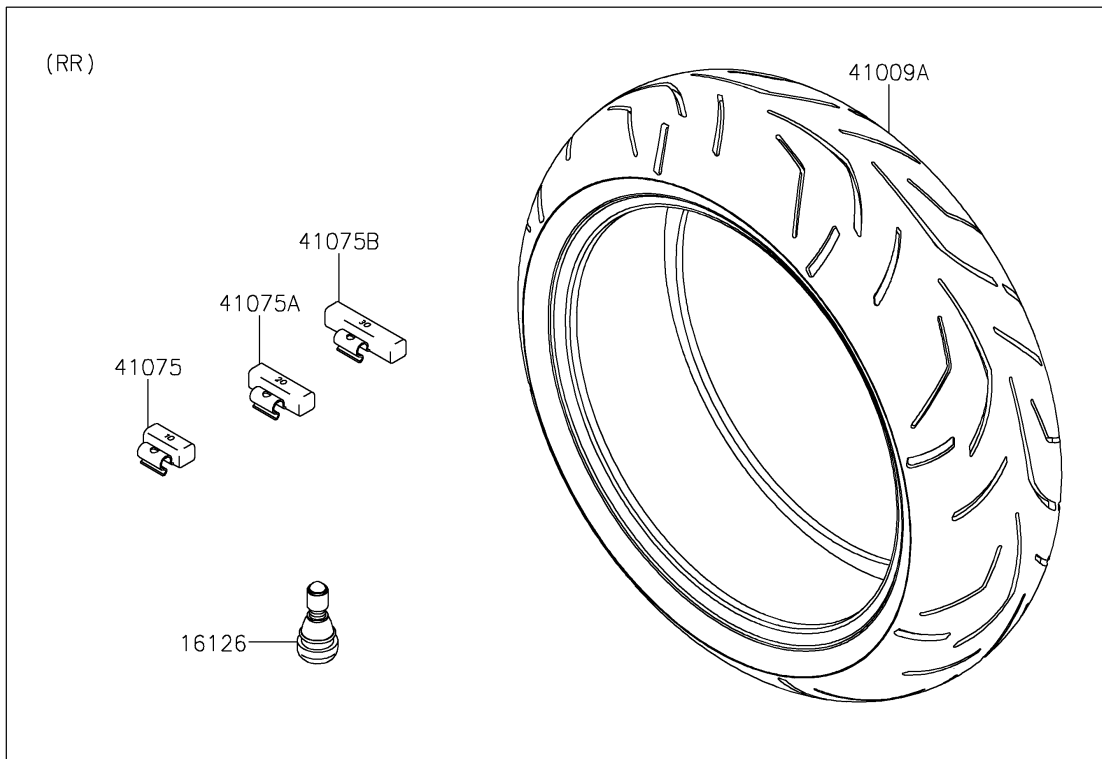

# 2017 Ninja 1000 ABS PARTS DIAGRAM

Tires

F2210

## 2017 Ninja 1000 ABS PARTS LIST

### Tires

ITEM NAME	PART NUMBER	QUANTITY
VALVE,TIRE (Ref # 16126)	16126-1140	2
TIRE,FR,120/70ZR17(58W),S20F (Ref # 41009)	41009-0702	1
TIRE,RR,190/50ZR17(73W),S20R (Ref # 41009A)	41009-0709	1
BALANCER-WHEEL,10G,SILVER (Ref # 41075)	41075-0007	AR
BALANCER-WHEEL,20G,SILVER (Ref # 41075A)	41075-0008	AR
BALANCER-WHEEL,30G,SILVER (Ref # 41075B)	41075-0009	AR