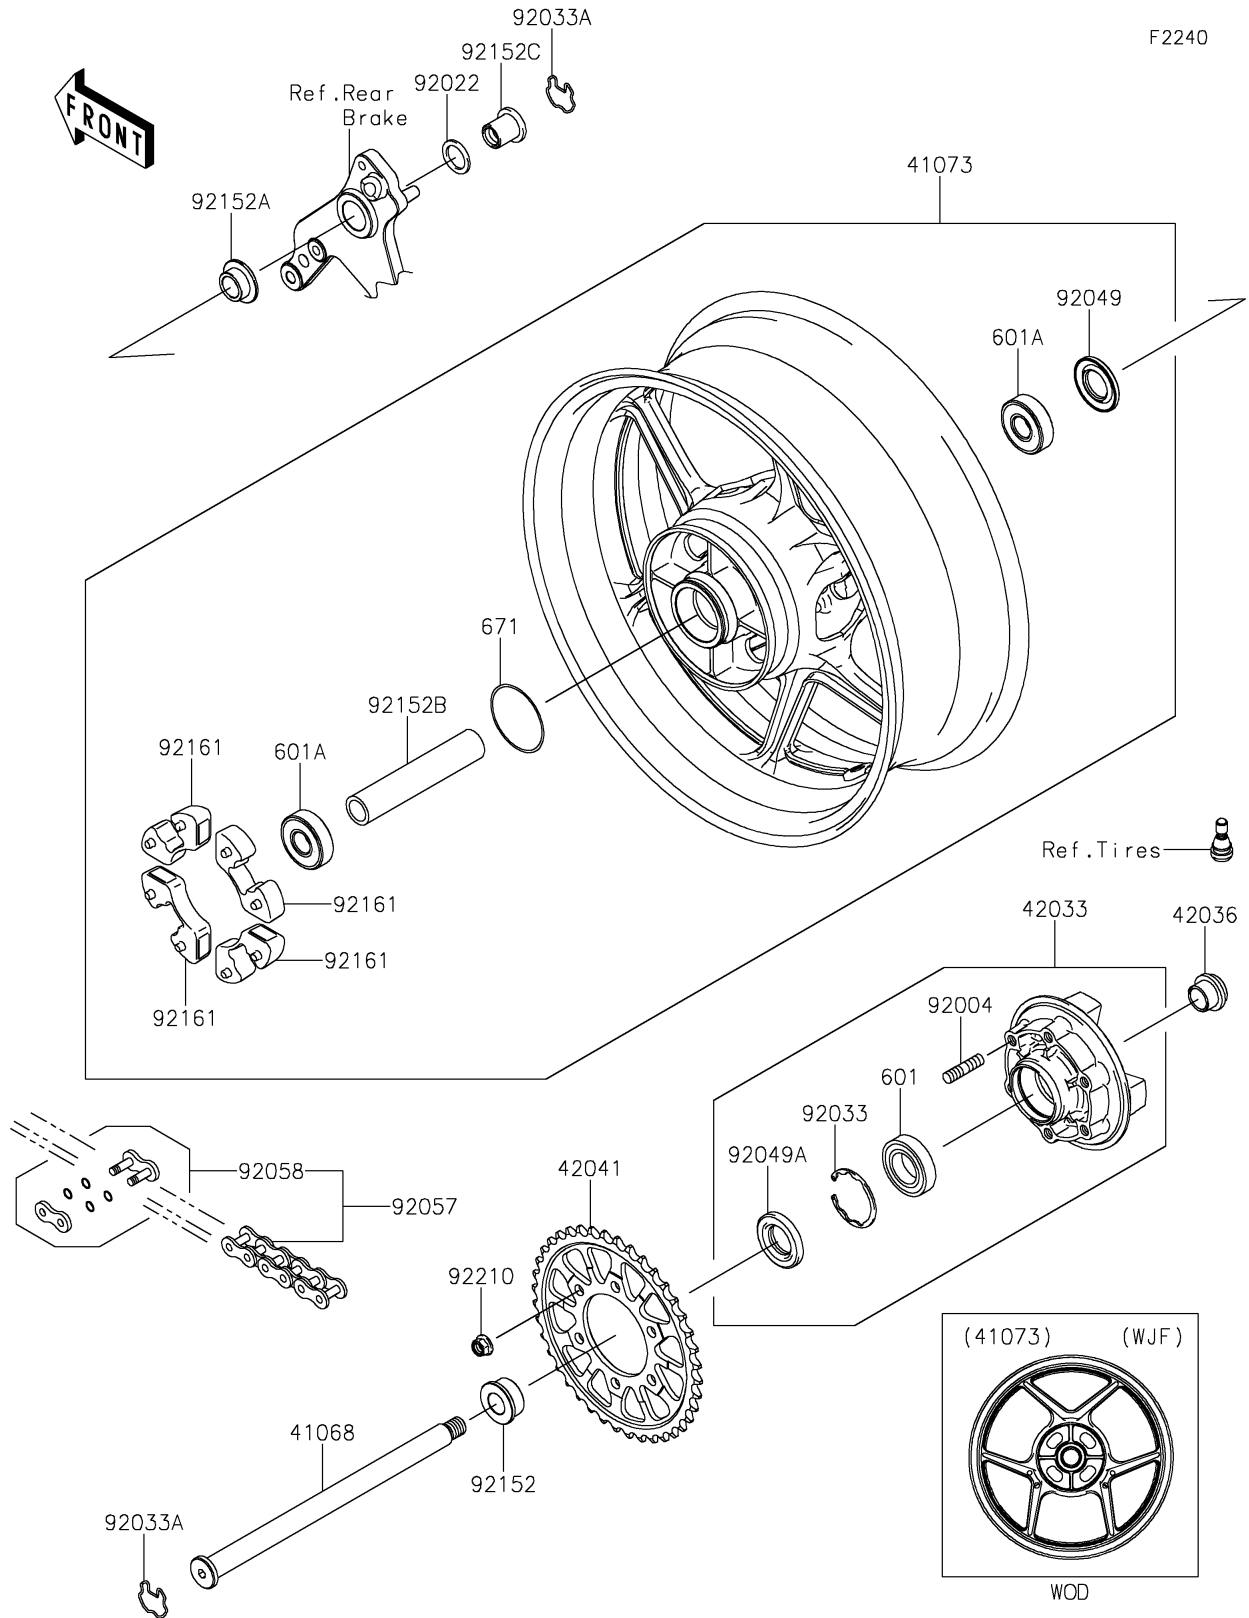

2017 Ninja 1000 ABS PARTS DIAGRAM

Rear Wheel/Chain

2017 Ninja 1000 ABS PARTS LIST

Rear Wheel/Chain

ITEM NAME	PART NUMBER	QUANTITY
AXLE,RR (Ref # 41068)	41068-0622	1
WHEEL-ASSY,RR,G.BLACK (Ref # 41073)	41073-0725-18F	1
COUPLING-ASSY,RR HUB (Ref # 42033)	42033-0028	1
SLEEVE,RR HUB,L=23 (Ref # 42036)	42036-1251	1
SPROCKET-HUB,41T (Ref # 42041)	42041-0095	1
BEARING-BALL (Ref # 601)	601B6205UU	1
BEARING-BALL,#6304UUC3 (Ref # 601A)	601B6304UU	2
O RING,60MM (Ref # 671)	671B2560	1
STUD,10X19 (Ref # 92004)	92004-0028	6
WASHER,23X32X2.3 (Ref # 92022)	92022-1618	1
RING-SNAP,52MM (Ref # 92033)	92033-1043	1
RING-SNAP,RR AXLE (Ref # 92033A)	92033-1156	2
SEAL-OIL,27X52X5 (Ref # 92049)	92049-0723	1
SEAL-OIL (Ref # 92049A)	92049-1287	1
CHAIN,DRIVE,EK525ZX-112L (Ref # 92057)	92057-0203	1
JOINT-CHAIN,DRIVE (Ref # 92058)	92058-0027	1
COLLAR,RR AXLE,LH,L=18 (Ref # 92152)	92152-0118	1
COLLAR,RR AXLE,RH,20X28X14.5 (Ref # 92152A)	92152-0876	1
COLLAR,RR HUB,20.2X28X144.5 (Ref # 92152B)	92152-0892	1
COLLAR,16X23X28 (Ref # 92152C)	92152-2279	1
DAMPER,SHOCK,RR HUB (Ref # 92161)	92161-0342	4
NUT,LOCK,FLANGED,10MM (Ref # 92210)	92210-0276	6