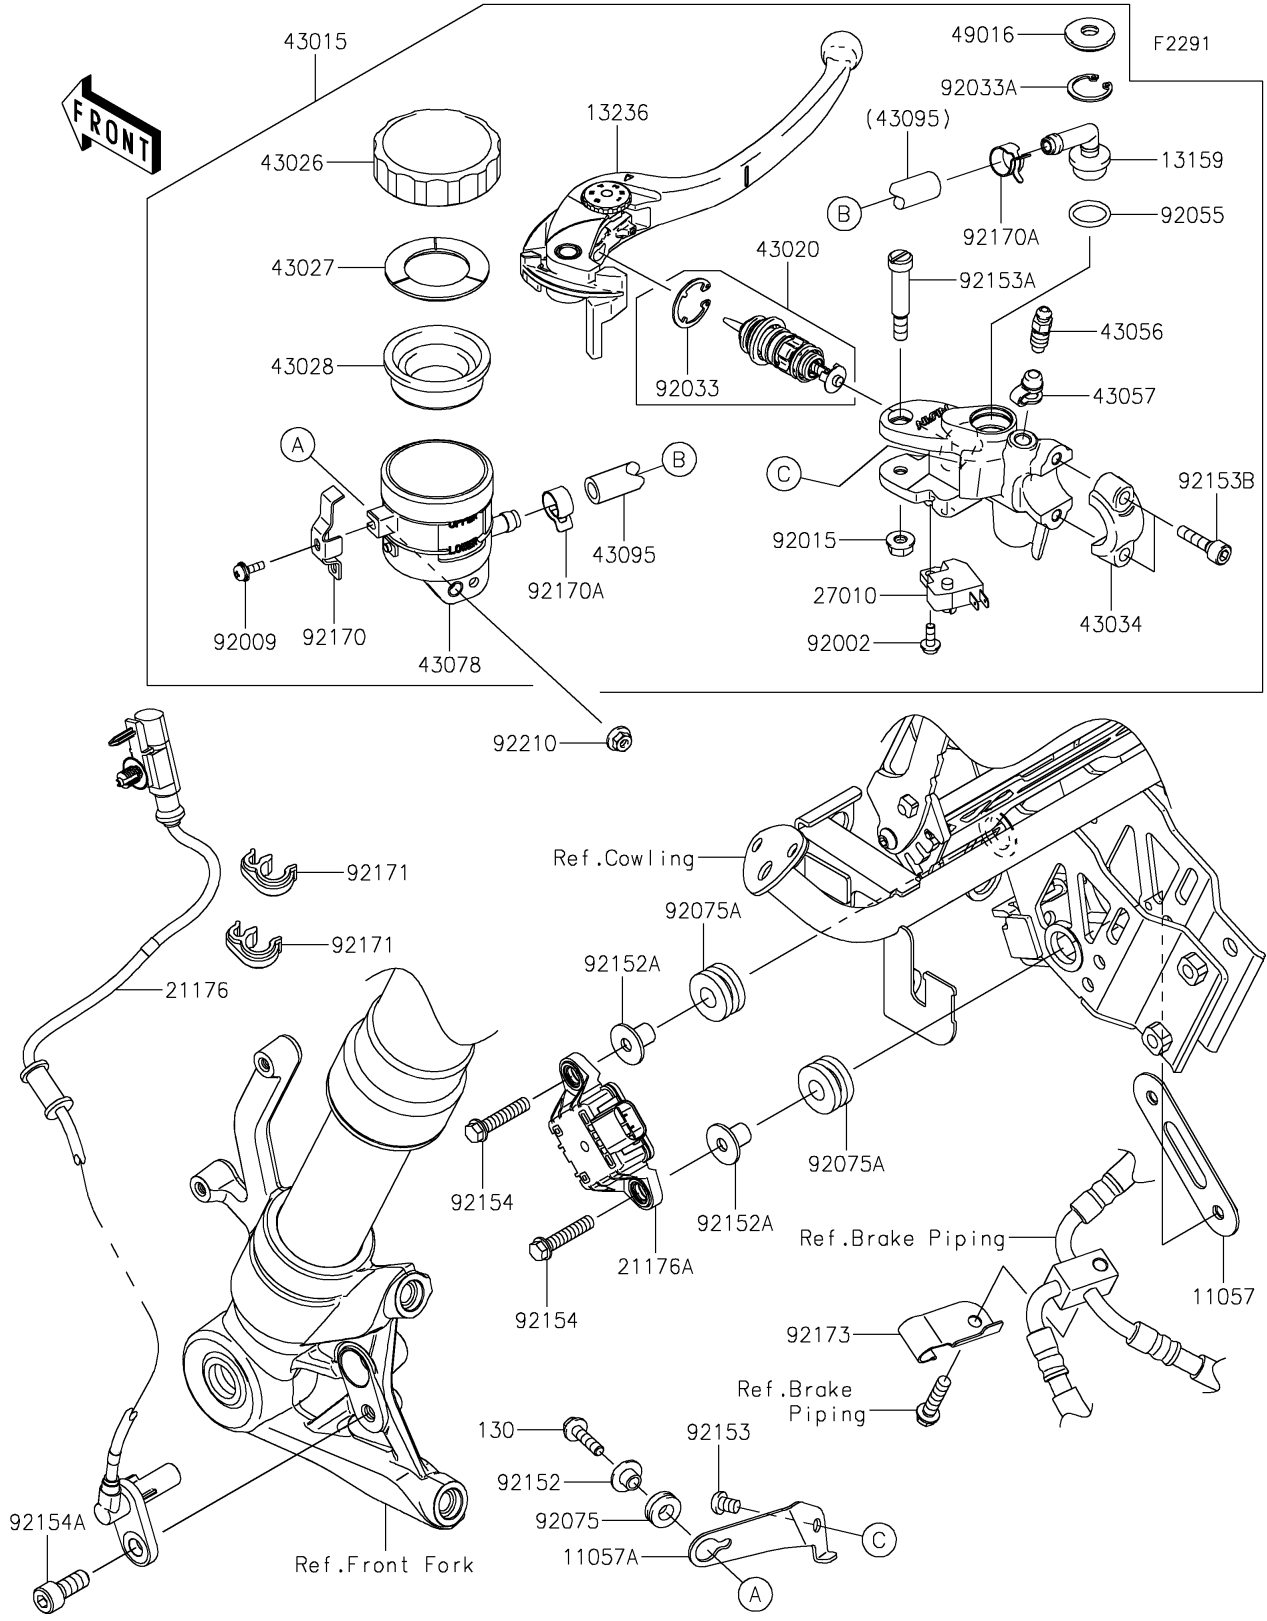

2019 NINJA® 1000 ABS PARTS DIAGRAM

Front Master Cylinder

2019 NINJA® 1000 ABS PARTS LIST

Front Master Cylinder

ITEM NAME	PART NUMBER	QUANTITY
BRACKET,SENSOR (Ref # 11057)	11057-0381	1
BRACKET,RESERVOIR (Ref # 11057A)	11057-0642	1
BOLT-FLANGED,5X20 (Ref # 130)	130BB0520	1
CONNECTOR (Ref # 13159)	13159-1061	1
LEVER-COMP,FRONT BRAKE (Ref # 13236)	13236-0103	1
SENSOR,WHEEL SPEED (Ref # 21176)	21176-0754	1
SENSOR,GYRO (Ref # 21176A)	21176-0819	1
SWITCH,BRAKE (Ref # 27010)	27010-0762	1
CYLINDER-ASSY-MASTER,FR (Ref # 43015)	43015-0699	1
PISTON-COMP-BRAKE (Ref # 43020)	43020-0010	1
CAP-BRAKE (Ref # 43026)	43026-1051	1
PLATE-DIAPHRAGM (Ref # 43027)	43027-1051	1
DIAPHRAGM,MASTER CYLINDER (Ref # 43028)	43028-1057	1
HOLDER-BRAKE,MASTER CYLINDER (Ref # 43034)	43034-0056	1
BREATHER-BRAKE (Ref # 43056)	43056-1056	1
CAP-BREATHER (Ref # 43057)	43057-1001	1
RESERVOIR (Ref # 43078)	43078-1099	1
HOSE-BRAKE,FR MASTER CYLINDER (Ref # 43095)	43095-0366	1
COVER-SEAL (Ref # 49016)	49016-1147	1
BOLT,SCREW,4X12 (Ref # 92002)	92002-1323	1
SCREW (Ref # 92009)	92009-1570	1
NUT,FLANGED,6MM (Ref # 92015)	92015-1528	1
RING-SNAP (Ref # 92033)	92033-0034	1
RING-SNAP,20.5MM (Ref # 92033A)	92033-1186	1
RING-O,14.8X2.4 (Ref # 92055)	92055-0741	1
DAMPER (Ref # 92075)	92075-161	1
DAMPER,10X24X12 (Ref # 92075A)	92075-1690	2
COLLAR (Ref # 92152)	92152-0017	1
COLLAR,6.3X9.5X14.1 (Ref # 92152A)	92152-1847	2

2019 NINJA® 1000 ABS PARTS LIST

Front Master Cylinder

ITEM NAME	PART NUMBER	QUANTITY
BOLT,6X8 (Ref # 92153)	92153-0578	1
BOLT,LEVER (Ref # 92153A)	92153-0868	1
BOLT,SOCKET,6X22 (Ref # 92153B)	92153-1518	2
BOLT,FLANGED,6X30 (Ref # 92154)	92154-1857	2
BOLT,SOCKET,8X20 (Ref # 92154A)	92154-1976	1
CLAMP (Ref # 92170)	92170-1090	1
CLAMP,HOSE (Ref # 92170A)	92170-1091	2
CLAMP,BRAKE HOSE (Ref # 92171)	92171-1819	2
CLAMP (Ref # 92173)	92173-0086	1
NUT,FLANGED,5MM (Ref # 92210)	92210-0007	1