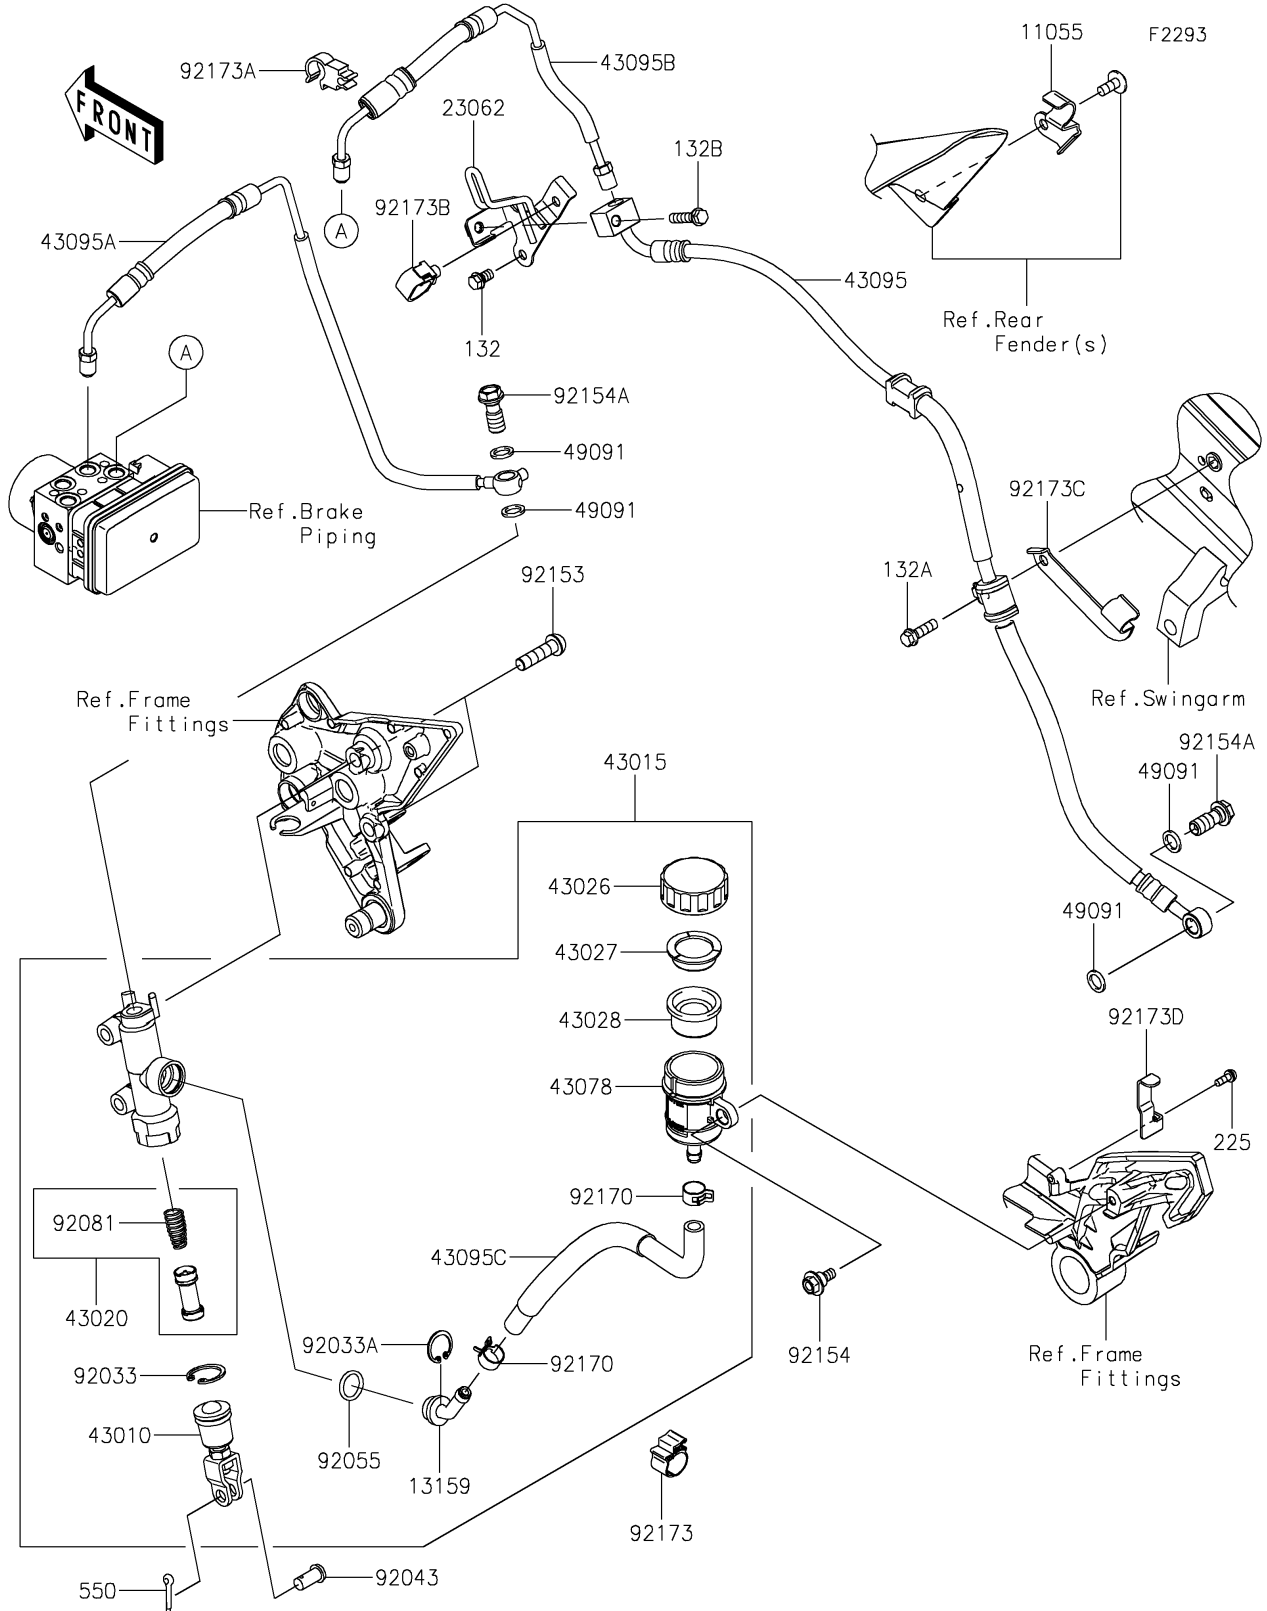

# 2018 NINJA® 1000 ABS PARTS DIAGRAM

## Rear Master Cylinder

### Rear Master Cylinder

ITEM NAME	PART NUMBER	QUANTITY
BRACKET (Ref # 11055)	11055-1785	1
CONNECTOR (Ref # 13159)	13159-0008	1
BOLT-FLANGED-SMALL,6X10 (Ref # 132)	132BA0610	1
BOLT-FLANGED-SMALL,6X20 (Ref # 132A)	132BA0620	1
BOLT-FLANGED-SMALL,6X25 (Ref # 132B)	132BA0625	1
SCREW-PAN-WSP-CROS,4X12 (Ref # 225)	225AB0412	1
BRACKET-COMP (Ref # 23062)	23062-0823	1
ROD-ASSY-BRAKE (Ref # 43010)	43010-1062	1
CYLINDER-ASSY-MASTER,RR (Ref # 43015)	43015-0596	1
PISTON-COMP-BRAKE (Ref # 43020)	43020-1057	1
CAP-BRAKE (Ref # 43026)	43026-0009	1
PLATE-DIAPHRAGM (Ref # 43027)	43027-1053	1
DIAPHRAGM (Ref # 43028)	43028-1065	1
RESERVOIR (Ref # 43078)	43078-0060	1
HOSE-BRAKE,RR (Ref # 43095)	43095-0510	1
HOSE-BRAKE,HU-RR M/C (Ref # 43095A)	43095-0785	1
HOSE-BRAKE,HU-RR CALIPER (Ref # 43095B)	43095-0786	1
HOSE-BRAKE,RR M/C (Ref # 43095C)	43095-0811	1
WASHER-SEAL,10.1X14.5X1.5 (Ref # 49091)	49091-0001	4
PIN-COTTER,2.0X15 (Ref # 550)	550AA2015	1
RING-SNAP,20.9X24.6X1.2 (Ref # 92033)	92033-0079	1
RING-SNAP,20.5MM (Ref # 92033A)	92033-1186	1
PIN (Ref # 92043)	92043-0904	1
RING-O,14.8X2.4 (Ref # 92055)	92055-0741	1
SPRING,MASTER CYLINDER (Ref # 92081)	92081-1737	1
BOLT,SOCKET,8X30 (Ref # 92153)	92153-0393	2
BOLT,FLANGED,6X16 (Ref # 92154)	92154-0385	1
BOLT,BANJO,10X23 (Ref # 92154A)	92154-1712	2
CLAMP,HOSE (Ref # 92170)	92170-1091	2

### Rear Master Cylinder

ITEM NAME	PART NUMBER	QUANTITY
CLAMP,CLIP (Ref # 92173)	92173-0127	1
CLAMP (Ref # 92173A)	92173-0170	1
CLAMP,HOLDER CLIP (Ref # 92173B)	92173-0868	1
CLAMP (Ref # 92173C)	92173-1248	1
CLAMP (Ref # 92173D)	92173-1694	1