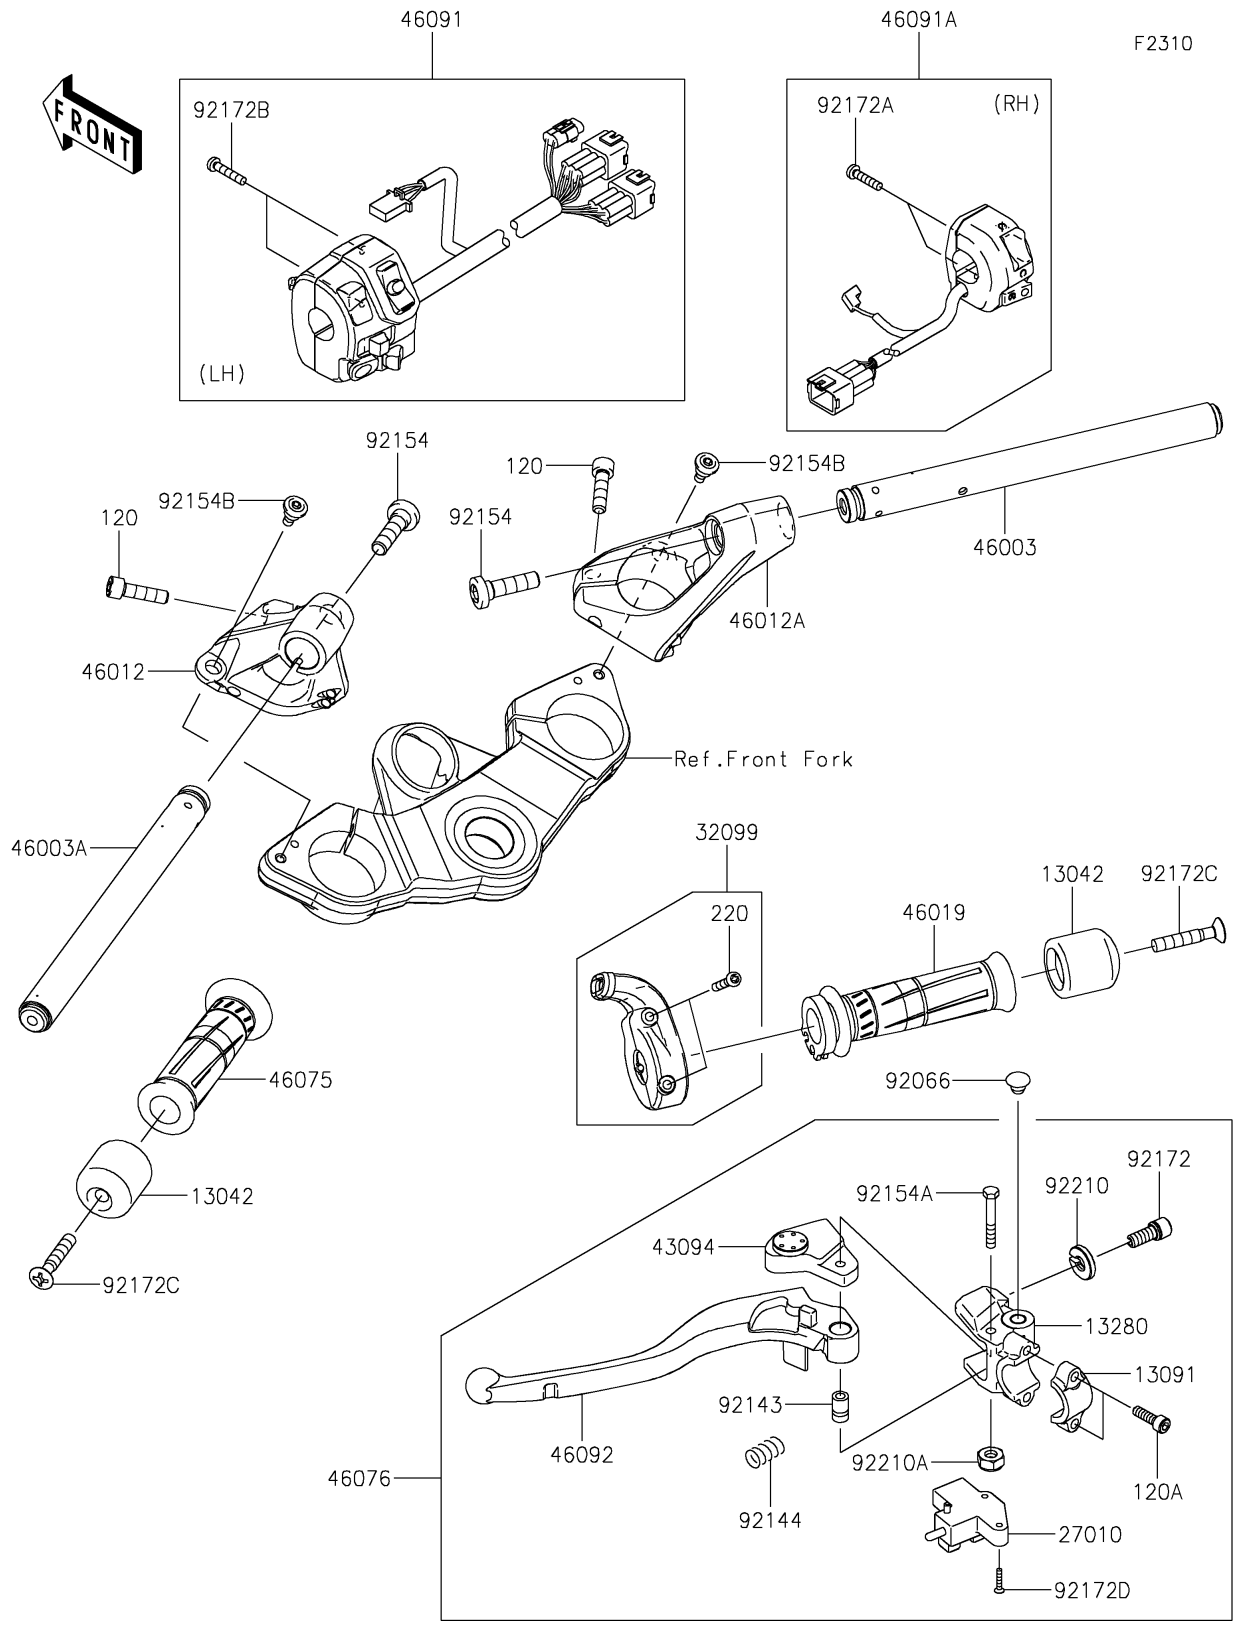

2019 NINJA® 1000 ABS PARTS DIAGRAM

Handlebar

2019 NINJA® 1000 ABS PARTS LIST

Handlebar

ITEM NAME	PART NUMBER	QUANTITY
BOLT-SOCKET,8X30 (Ref # 120)	120CA0830	2
BOLT-SOCKET,6X20 (Ref # 120A)	120CC0620	2
WEIGHT (Ref # 13042)	13042-0710	2
HOLDER,CLUTCH LEVER (Ref # 13091)	13091-1624	1
HOLDER,CLUTCH LEVER (Ref # 13280)	13280-0248	1
SCREW-PAN-CROS,5X35 (Ref # 220)	220AB0535	2
SWITCH,CLUTCH (Ref # 27010)	27010-0854	1
CASE,THROTTLE (Ref # 32099)	32099-0049	1
ADJUSTER (Ref # 43094)	43094-0008	1
HANDLE,RH (Ref # 46003)	46003-0611	1
HANDLE,LH (Ref # 46003A)	46003-0674	1
HOLDER-HANDLE,LH,F.S.BLACK (Ref # 46012)	46012-0090-18R	1
HOLDER-HANDLE,RH,F.S.BLACK (Ref # 46012A)	46012-0091-18R	1
GRIP-ASSY,THROTTLE (Ref # 46019)	46019-0020	1
GRIP,LH (Ref # 46075)	46075-0068	1
LEVER-ASSY-GRIP,CLUTCH (Ref # 46076)	46076-0121	1
HOUSING-ASSY-CONTROL,LH (Ref # 46091)	46091-0348	1
HOUSING-ASSY-CONTROL,RH (Ref # 46091A)	46091-0362	1
LEVER-GRIP (Ref # 46092)	46092-0568	1
PLUG,9.5X8,POLYETHYLENE (Ref # 92066)	92066-1077	1
COLLAR (Ref # 92143)	92143-1379	1
SPRING (Ref # 92144)	92144-1467	1
BOLT,SOCKET,10X37 (Ref # 92154)	92154-2106	2
BOLT (Ref # 92154A)	92154-2318	1
BOLT,SOCKET,6X16.5 (Ref # 92154B)	92154-2325	2
SCREW (Ref # 92172)	92172-1138	1
SCREW-PAN-CROS,5X22 (Ref # 92172A)	92172-1139	2
SCREW-PAN-CROS,5X25 (Ref # 92172B)	92172-1140	2
SCREW-PAN-CROS,8X45 (Ref # 92172C)	92172-1141	2

2019 NINJA® 1000 ABS PARTS LIST

Handlebar

ITEM NAME	PART NUMBER	QUANTITY
SCREW,3X16 (Ref # 92172D)	92172-1185	2
NUT (Ref # 92210)	92210-1519	1
NUT,LOCK,6MM (Ref # 92210A)	92210-1544	1