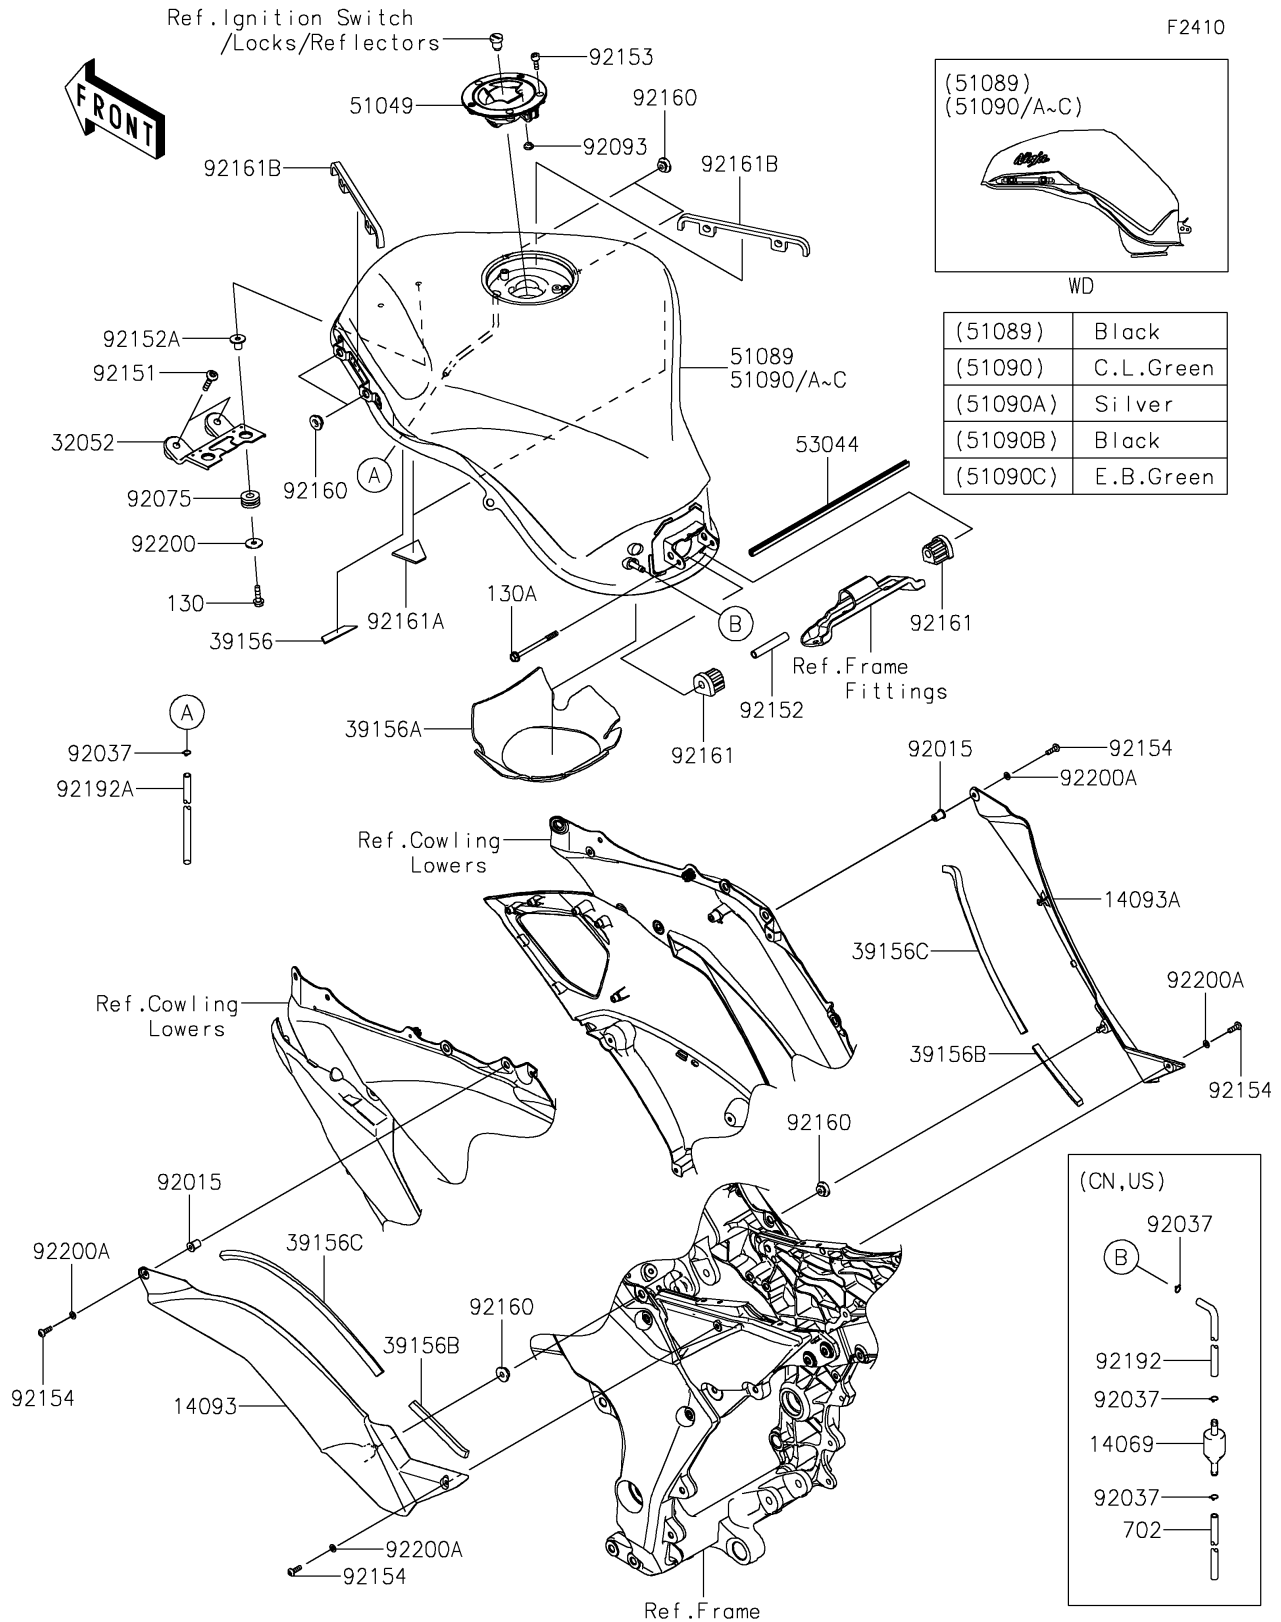

2018 NINJA® 1000 ABS PARTS DIAGRAM

Fuel Tank

2018 NINJA® 1000 ABS PARTS LIST

Fuel Tank

ITEM NAME	PART NUMBER	QUANTITY
BOLT-FLANGED,6X22 (Ref # 130)	130BA0622	2
BOLT-FLANGED,6X70 (Ref # 130A)	130BB0670	1
BREATHER,TANK (Ref # 14069)	14069-0008	1
COVER,KNEE GRIP,LH (Ref # 14093)	14093-0529	1
COVER,KNEE GRIP,RH (Ref # 14093A)	14093-0530	1
BRACKET-TANK,F.S.BLACK (Ref # 32052)	32052-0783-18R	1
PAD,DRAIN TUBE (Ref # 39156)	39156-1770	1
PAD,FUEL PUMP (Ref # 39156A)	39156-1781	1
PAD,8X100X5 (Ref # 39156B)	39156-2150	2
PAD,8X280X10 (Ref # 39156C)	39156-2151	2
CAP-TANK,FUEL (Ref # 51049)	51049-0039	1
TANK-COMP-FUEL,M.M.F.SILVER (Ref # 51090A)	51090-5211-60S	1
TANK-COMP-FUEL,M.S.BLACK (Ref # 51090B)	51090-5212-660	1
TRIM (Ref # 53044)	53044-1296	1
TUBE-RUBBER,6X9X300 (Ref # 702)	702A06300	1
NUT,WELL,5MM (Ref # 92015)	92015-1757	2
CLAMP,TUBE (Ref # 92037)	92037-010	1
CLAMP,TUBE (Ref # 92037)	92037-010	4
DAMPER,10X24X12 (Ref # 92075)	92075-1690	2
SEAL,FUEL TANK CAP (Ref # 92093)	92093-1030	1
BOLT,SOCKET,6X30 (Ref # 92151)	92151-1605	2
COLLAR,6.8X10X60 (Ref # 92152)	92152-1182	1
COLLAR,6.3X9.5X14.1 (Ref # 92152A)	92152-1847	2
BOLT,SOCKET,5X16 (Ref # 92153)	92153-1616	3
BOLT,SOCKET,5X16 (Ref # 92154)	92154-0209	4
DAMPER (Ref # 92160)	92160-1613	6
DAMPER,FUEL TANK,RR (Ref # 92161)	92161-1330	2
DAMPER,30X48X3 (Ref # 92161A)	92161-1768	2
DAMPER (Ref # 92161B)	92161-1943	2

2018 NINJA® 1000 ABS PARTS LIST

Fuel Tank

ITEM NAME	PART NUMBER	QUANTITY
TUBE,BREATHER (Ref # 92192)	92192-0798	1
TUBE,6X9X926(30) (Ref # 92192A)	92192-1024	1
WASHER,6.5X22X1.6 (Ref # 92200)	92200-1087	2
WASHER,5.2X10X1.0 (Ref # 92200A)	92200-1820	4