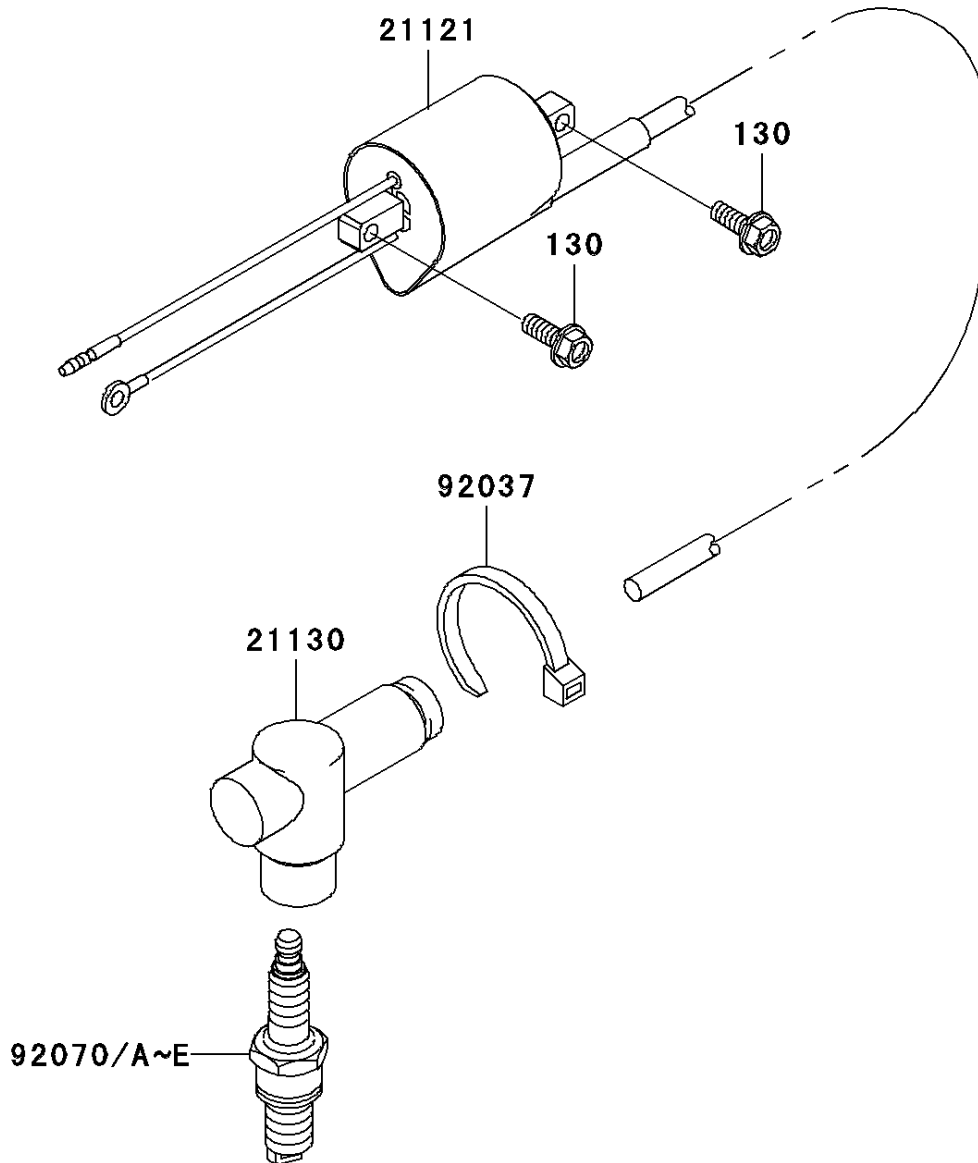

2003 KX250 PARTS DIAGRAM

Ignition System

E1830

2003 KX250 PARTS LIST

Ignition System

ITEM NAME	PART NUMBER	QUANTITY
BOLT-FLANGED (Ref # 130)	130G0518	2
COIL-IGNITION (Ref # 21121)	21121-1318	1
CAP-SPARK PLUG (Ref # 21130)	21130-1077	1
CLAMP (Ref # 92037)	92037-1173	1
PLUG-SPARK,BR7EIX(NGK) (Ref # 92070)	92070-1269	1
PLUG-SPARK,BR8EIX(NGK) (Ref # 92070A)	92070-1270	1
PLUG-SPARK,BR9EIX(NGK) (Ref # 92070B)	92070-1271	1
PLUG-SPARK,R7376-7(NGK) (Ref # 92070C)	92070-1274	1
PLUG-SPARK,R7376-8(NGK) (Ref # 92070D)	92070-1275	1
PLUG-SPARK,R7376-9(NGK) (Ref # 92070E)	92070-1276	1