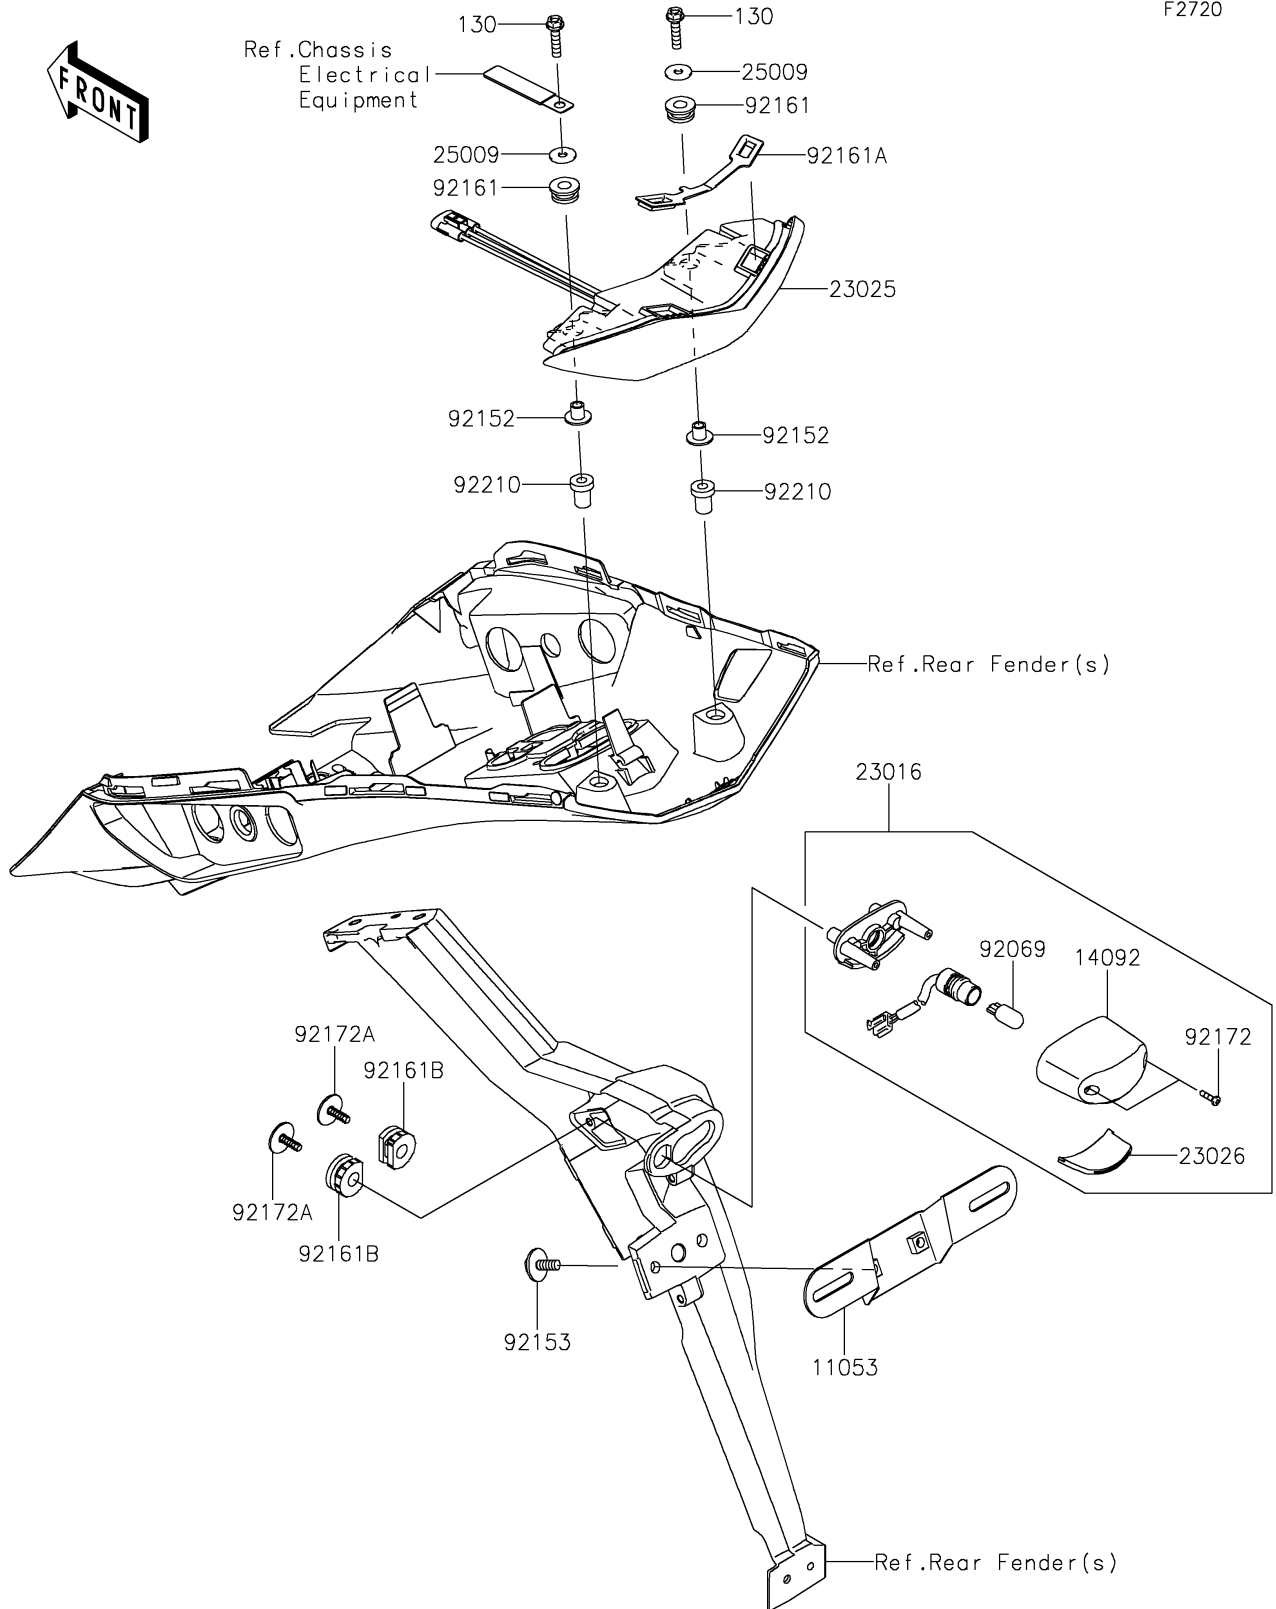

# 2018 NINJA® 1000 ABS PARTS DIAGRAM

Taillight(s)

F2720

## 2018 NINJA® 1000 ABS PARTS LIST

### Taillight(s)

ITEM NAME	PART NUMBER	QUANTITY
BRACKET,LICENSE (Ref # 11053)	11053-0400	1
BOLT-FLANGED,5X25 (Ref # 130)	130BA0525	2
COVER,LICENSE LAMP (Ref # 14092)	14092-0001	1
LAMP-ASSY,LICENSE (Ref # 23016)	23016-0606	1
LAMP-TAIL (Ref # 23025)	23025-0348	1
LENS,LICENCE LAMP (Ref # 23026)	23026-0028	1
WASHER,5.2X16X1.2 (Ref # 25009)	25009-004	2
BULB,12V 5W (Ref # 92069)	92069-1016	1
COLLAR (Ref # 92152)	92152-0092	2
BOLT,6X16 (Ref # 92153)	92153-1423	2
DAMPER (Ref # 92161)	92161-0317	2
DAMPER,TAIL LAMP (Ref # 92161A)	92161-0808	1
DAMPER,9X23X12 (Ref # 92161B)	92161-1885	2
SCREW,TAPPING,2.9X13 (Ref # 92172)	92172-0343	2
SCREW,TAPTITE,5X16 (Ref # 92172A)	92172-0481	2
NUT,5MM (Ref # 92210)	92210-0001	2