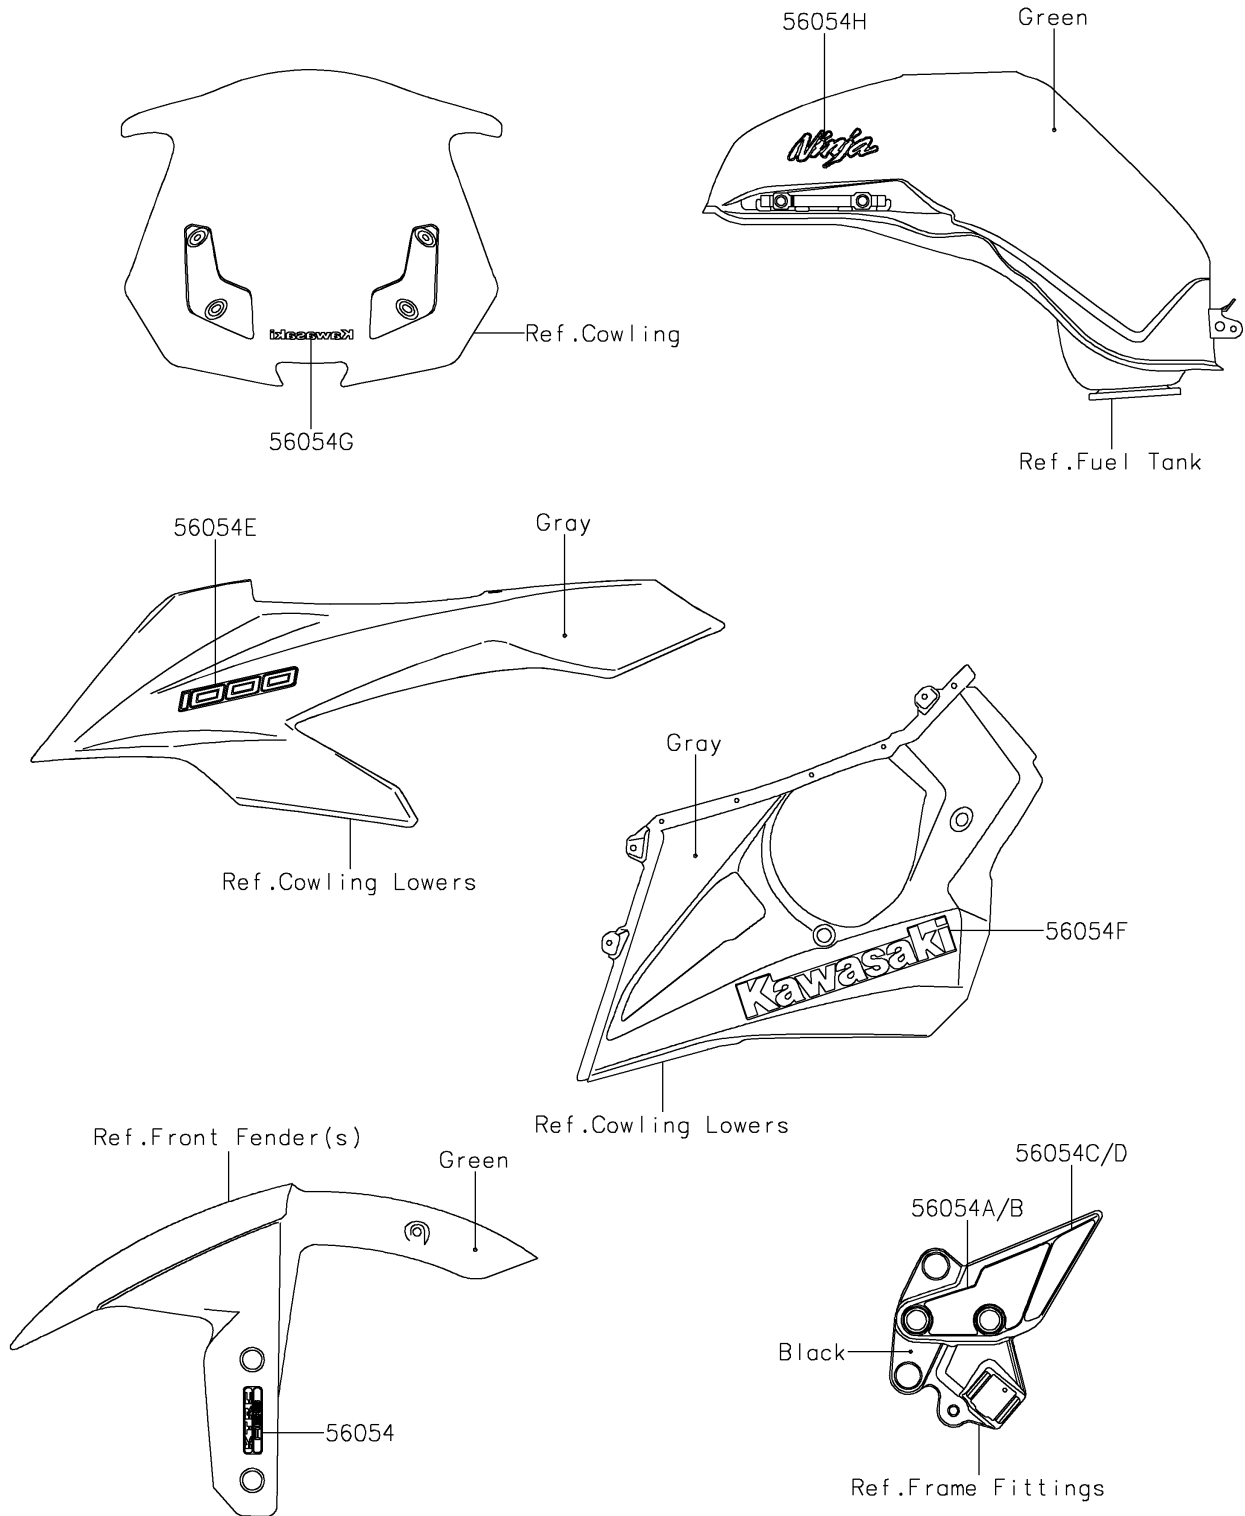

2017 Ninja 1000 ABS PARTS DIAGRAM

Decals(Green)(WHF)

F2861

2017 Ninja 1000 ABS PARTS LIST

Decals(Green)(WHF)

ITEM NAME	PART NUMBER	QUANTITY
MARK,FR FENDER,KTRC ABS (Ref # 56054)	56054-1115	2
MARK,STAY,STEP,LH (Ref # 56054A)	56054-1247	1
MARK,STAY,STEP,RH (Ref # 56054B)	56054-1248	1
MARK,STAY,STEP,LWR,LH (Ref # 56054C)	56054-1278	1
MARK,STAY,STEP,LWR,RH (Ref # 56054D)	56054-1279	1
MARK,SIDE COWL.,1000 (Ref # 56054E)	56054-1581	2
MARK,LWR COWL.,KAWASAKI (Ref # 56054F)	56054-1917	2
MARK,WINDSHIELD,KAWASAKI (Ref # 56054G)	56054-2185	1
MARK,FUEL TANK,NINJA (Ref # 56054H)	56054-2186	2