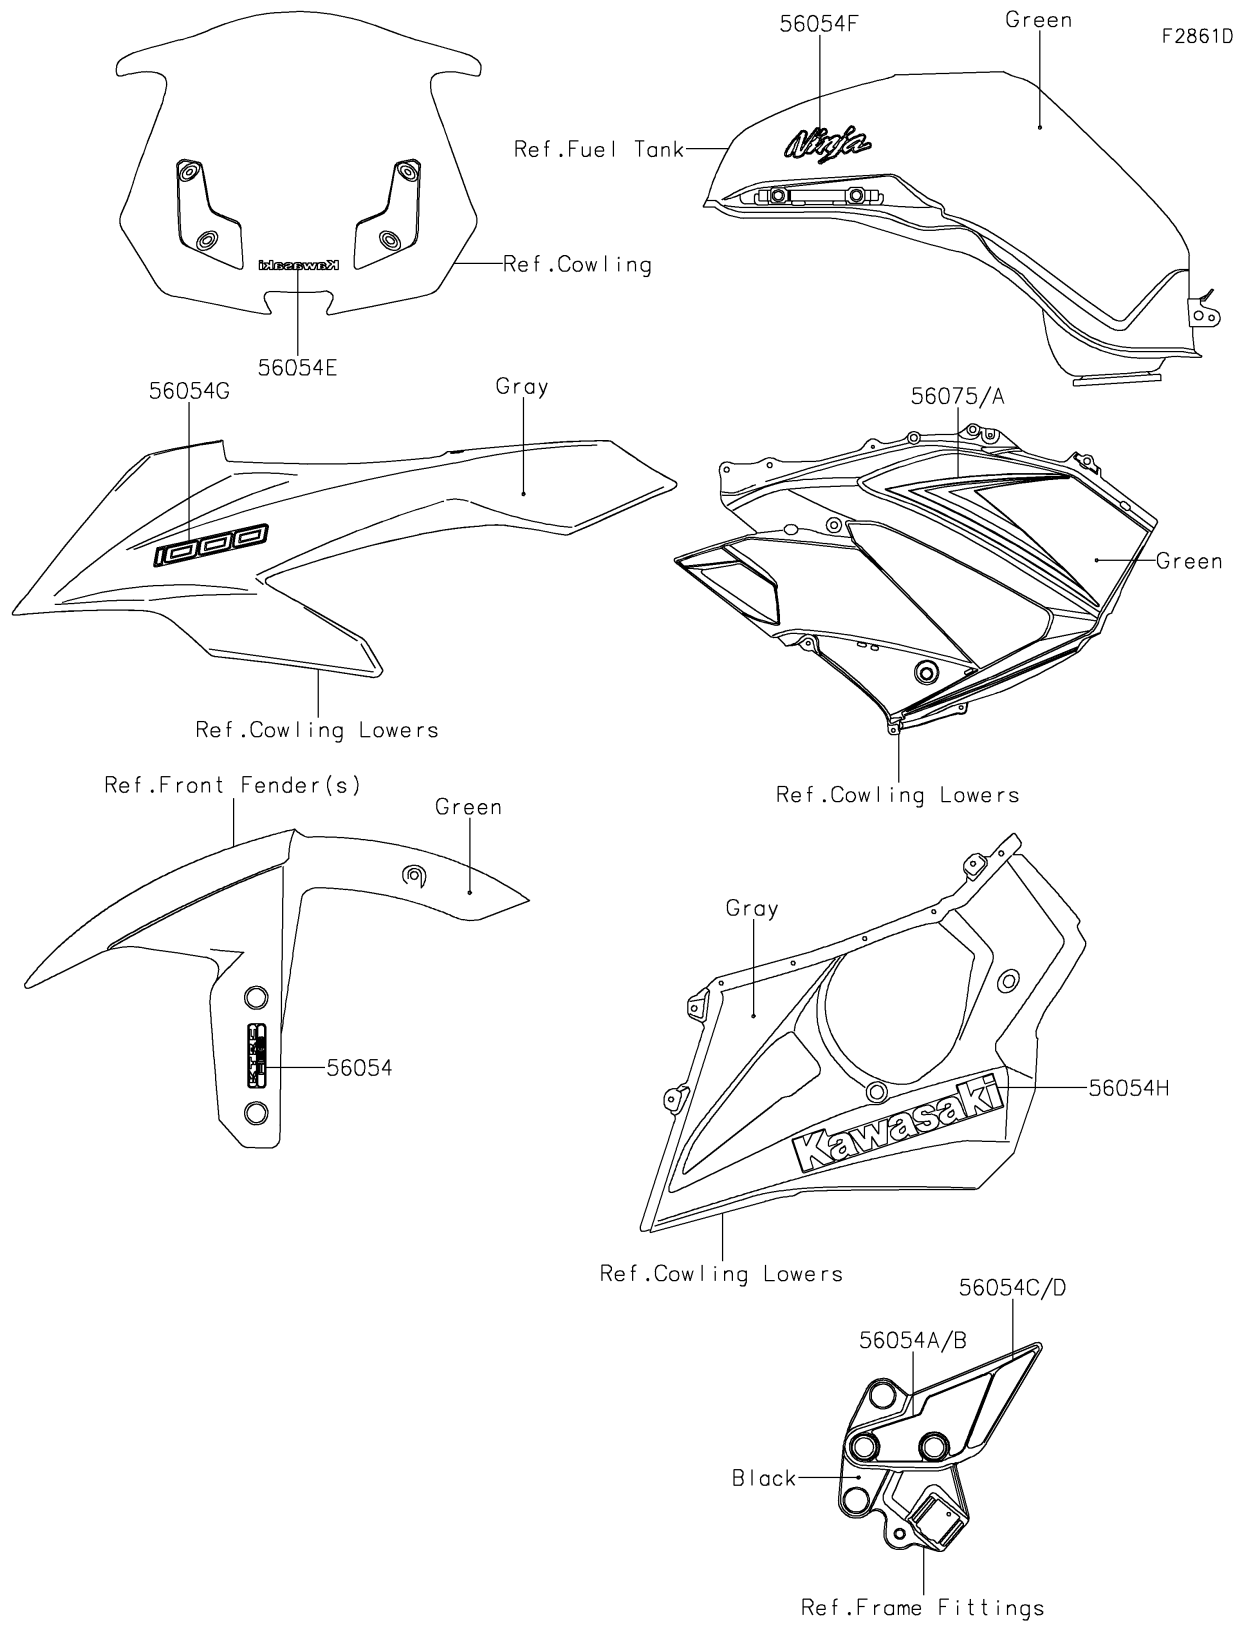

2019 NINJA® 1000 ABS PARTS DIAGRAM

Decals(Green)(WKF)

2019 NINJA® 1000 ABS PARTS LIST

Decals(Green)(WKF)

ITEM NAME	PART NUMBER	QUANTITY
MARK,FR FENDER,KTRC ABS (Ref # 56054)	56054-1115	2
MARK,STAY,STEP,LH (Ref # 56054A)	56054-1247	1
MARK,STAY,STEP,RH (Ref # 56054B)	56054-1248	1
MARK,STAY,STEP,LWR,LH (Ref # 56054C)	56054-1278	1
MARK,STAY,STEP,LWR,RH (Ref # 56054D)	56054-1279	1
MARK,WINDSHIELD,KAWASAKI (Ref # 56054E)	56054-2185	1
MARK,FUEL TANK,NINJA (Ref # 56054F)	56054-2367	2
MARK,SIDE COWL.,1000 (Ref # 56054G)	56054-2476	2
MARK,LWR COWL.,KAWASAKI (Ref # 56054H)	56054-2477	2
PATTERN,SIDE COWL.,LH (Ref # 56075)	56075-7245	1
PATTERN,SIDE COWL.,RH (Ref # 56075A)	56075-7246	1