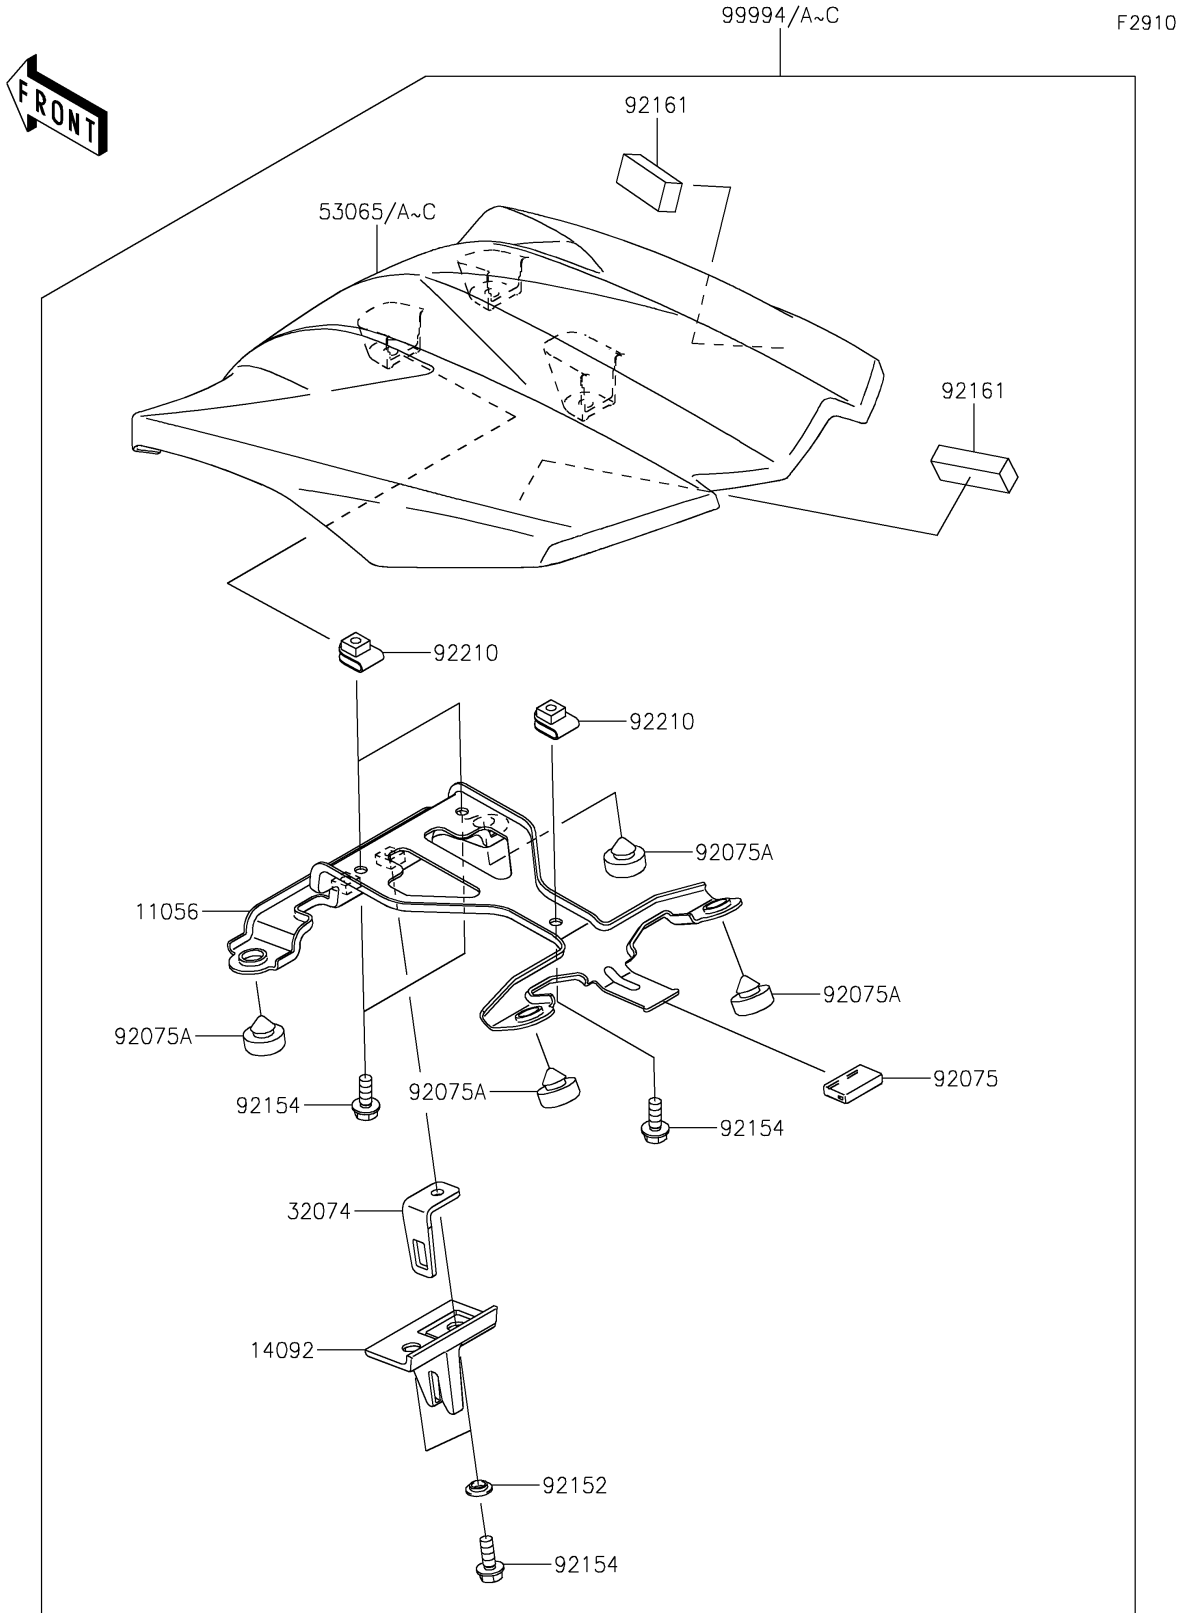

2018 NINJA® 1000 ABS PARTS DIAGRAM

Accessory(Single Seat Cover)

2018 NINJA® 1000 ABS PARTS LIST

Accessory(Single Seat Cover)

| ITEM NAME | PART NUMBER | QUANTITY |
|----------------------------------------------|----------------|----------|
| BRACKET (Ref # 11056) | 11056-2436 | 1 |
| COVER (Ref # 14092) | 14092-0248 | 1 |
| BRACKET-LOCK (Ref # 32074) | 32074-0017 | 1 |
| COVER SEAT,M.M.F.SILVER (Ref # 53065B) | 53065-0041-60S | 1 |
| COVER SEAT,M.S.BLACK (Ref # 53065C) | 53065-0041-660 | 1 |
| DAMPER (Ref # 92075) | 92075-1446 | 1 |
| DAMPER,10X20X8 (Ref # 92075A) | 92075-1927 | 4 |
| COLLAR (Ref # 92152) | 92152-0250 | 2 |
| BOLT,FLANGED,6X16 (Ref # 92154) | 92154-0899 | 5 |
| DAMPER,10X40X15 (Ref # 92161) | 92161-1922 | 2 |
| NUT,6MM (Ref # 92210) | 92210-0277 | 3 |
| KIT,SINGLE SEAT COVER,SILVER (Ref # 99994B) | 99994-0897-60S | 1 |
| KIT,SINGLE SEAT COVER,M.S.BLK (Ref # 99994C) | 99994-0897-660 | 1 |