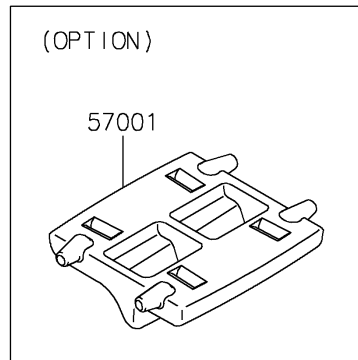

# 2017 Ninja 1000 ABS PARTS DIAGRAM

Accessory(Decals)

F2910F

## 2017 Ninja 1000 ABS PARTS LIST

Accessory(Decals)

ITEM NAME	PART NUMBER	QUANTITY
RIM STRIPE APPLICATOR (Ref # 57001)	57001-1752	AR
WHEEL RIM TAPE, GREEN (Ref # 99994)	99994-0932	1
WHEEL RIM TAPE, SILVER (Ref # 99994A)	99994-0933	1