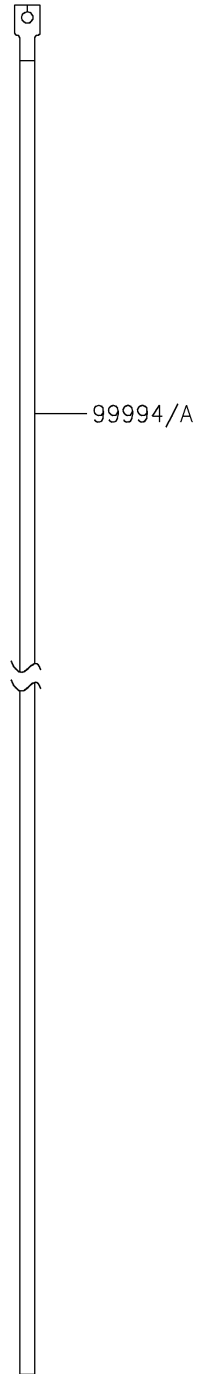

# 2017 Ninja 1000 ABS PARTS DIAGRAM

Accessory(Decals)

F2910F

## 2017 Ninja 1000 ABS PARTS LIST

Accessory(Decals)

ITEM NAME	PART NUMBER	QUANTITY
RIM STRIPE APPLICATOR (Ref # 57001)	57001-1752	AR
WHEEL RIM TAPE, GREEN (Ref # 99994)	99994-0932	1
WHEEL RIM TAPE, SILVER (Ref # 99994A)	99994-0933	1