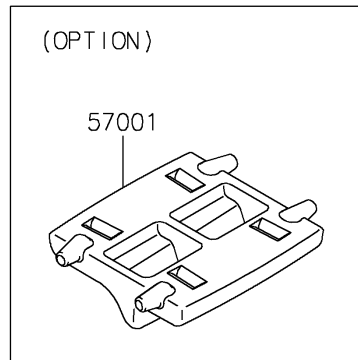

2018 NINJA® 1000 ABS PARTS DIAGRAM

Accessory(Decals)

F2910F

2018 NINJA® 1000 ABS PARTS LIST

Accessory(Decals)

ITEM NAME	PART NUMBER	QUANTITY
RIM STRIPE APPLICATOR (Ref # 57001)	57001-1752	AR
WHEEL RIM TAPE, GREEN (Ref # 99994)	99994-0932	1
WHEEL RIM TAPE, SILVER (Ref # 99994A)	99994-0933	1