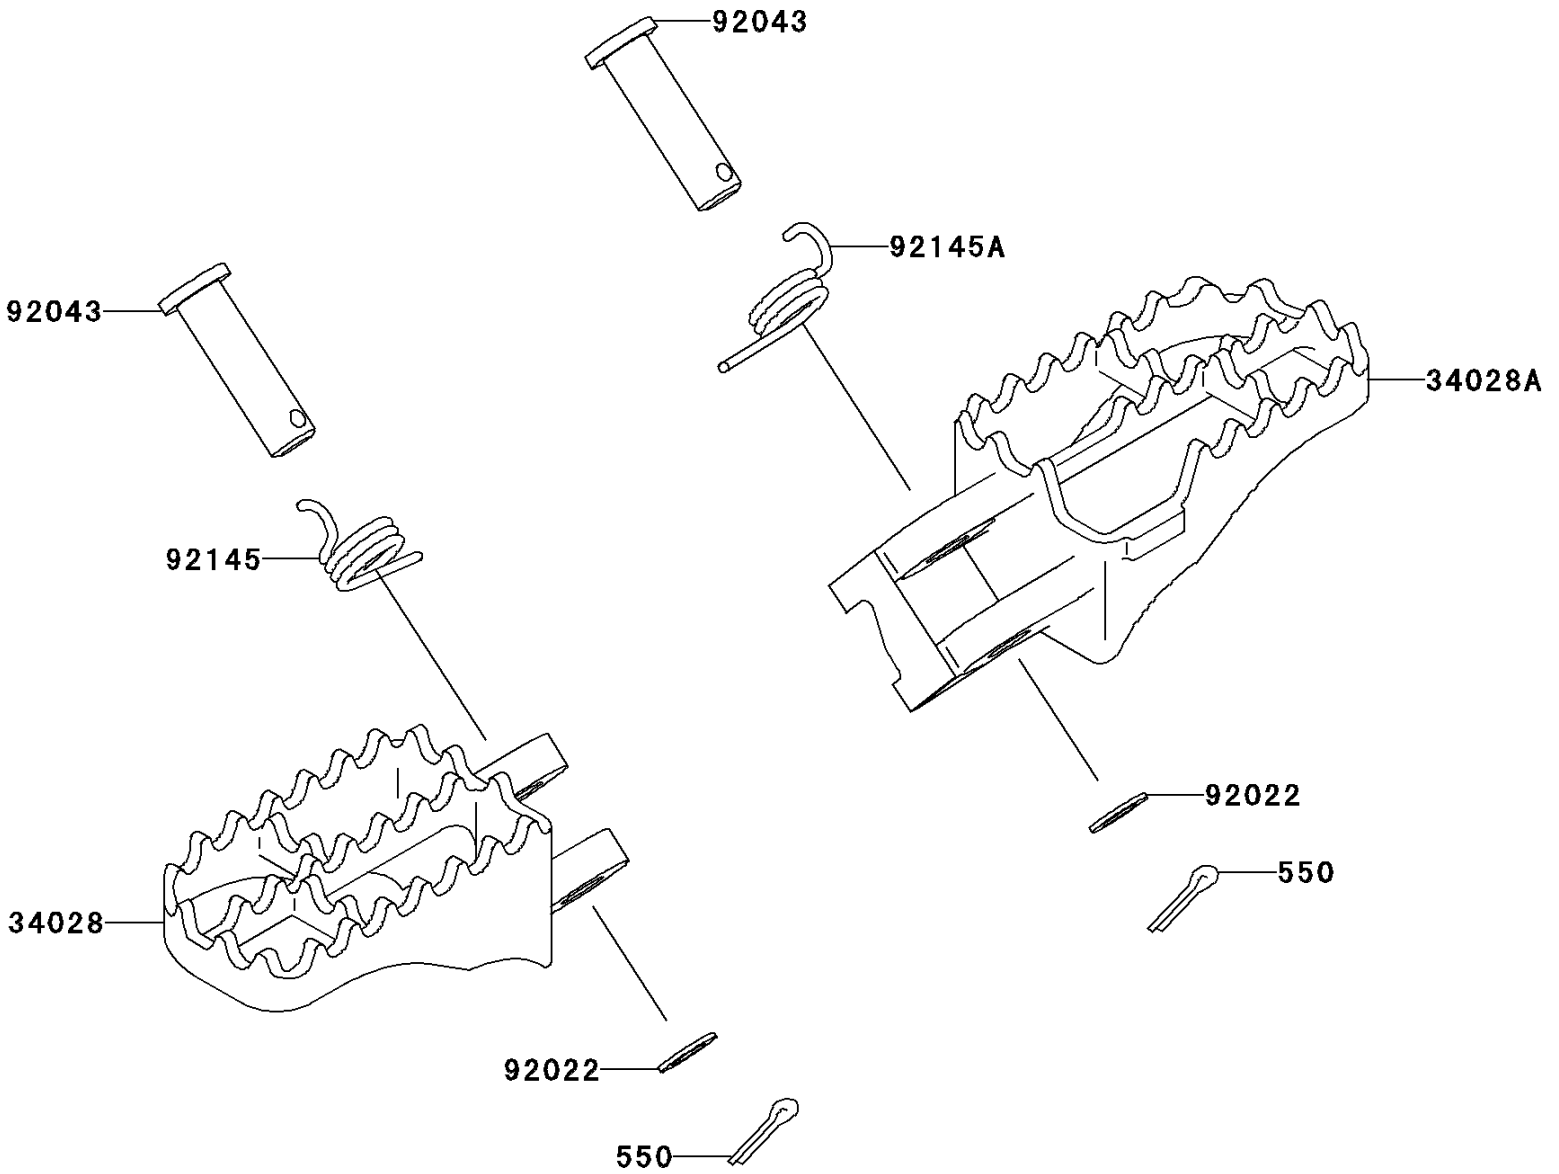

2003 KX250 PARTS DIAGRAM

Footrests

F2160

2003 KX250 PARTS LIST

Footrests

ITEM NAME	PART NUMBER	QUANTITY
PIN-COTTER,3.0X20 (Ref # 550)	550S3020	2
STEP,LH (Ref # 34028)	34028-1533	1
STEP,RH (Ref # 34028A)	34028-1534	1
WASHER,10.2X16X1 (Ref # 92022)	92022-1829	2
PIN,10X49.5 (Ref # 92043)	92043-1564	2
SPRING,STEP,LH (Ref # 92145)	92145-1466	1
SPRING,STEP,RH (Ref # 92145A)	92145-1467	1