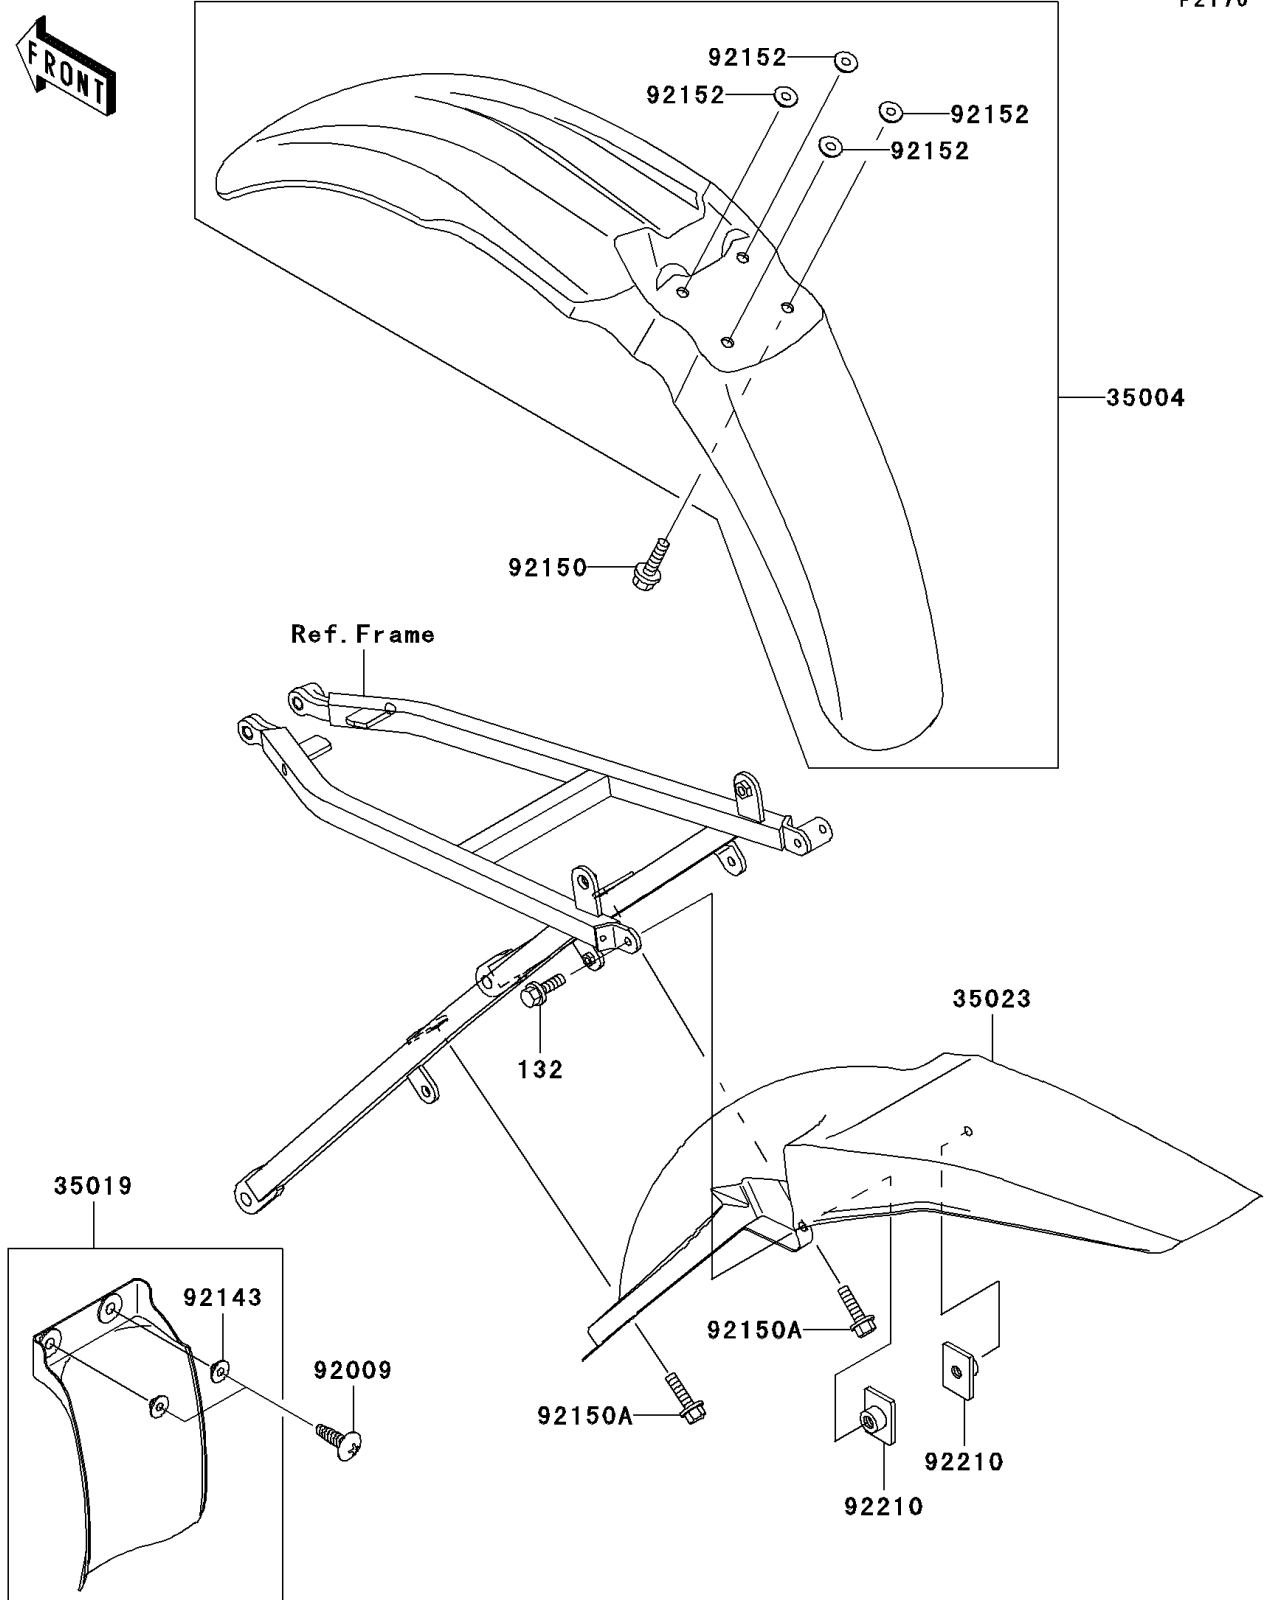

2003 KX250 PARTS DIAGRAM

Fenders

F2170

2003 KX250 PARTS LIST

Fenders

ITEM NAME	PART NUMBER	QUANTITY
BOLT-FLANGED-SMALL (Ref # 132)	132G0614	1
FENDER-FRONT,L.GREEN (Ref # 35004)	35004-1460-6W	1
FLAP,AIR FILTER,F.BLACK (Ref # 35019)	35019-1402-6Z	1
FENDER-REAR,L.GREEN (Ref # 35023)	35023-1587-6W	1
SCREW,TAPPING,5X20 (Ref # 92009)	92009-1993	2
COLLAR (Ref # 92143)	92143-1087	2
BOLT,6X20 (Ref # 92150)	92150-1339	4
BOLT,FLANGED,6X22 (Ref # 92150A)	92150-1481	2
COLLAR (Ref # 92152)	92152-1422	4
NUT,PLATE,6MM (Ref # 92210)	92210-1352	2