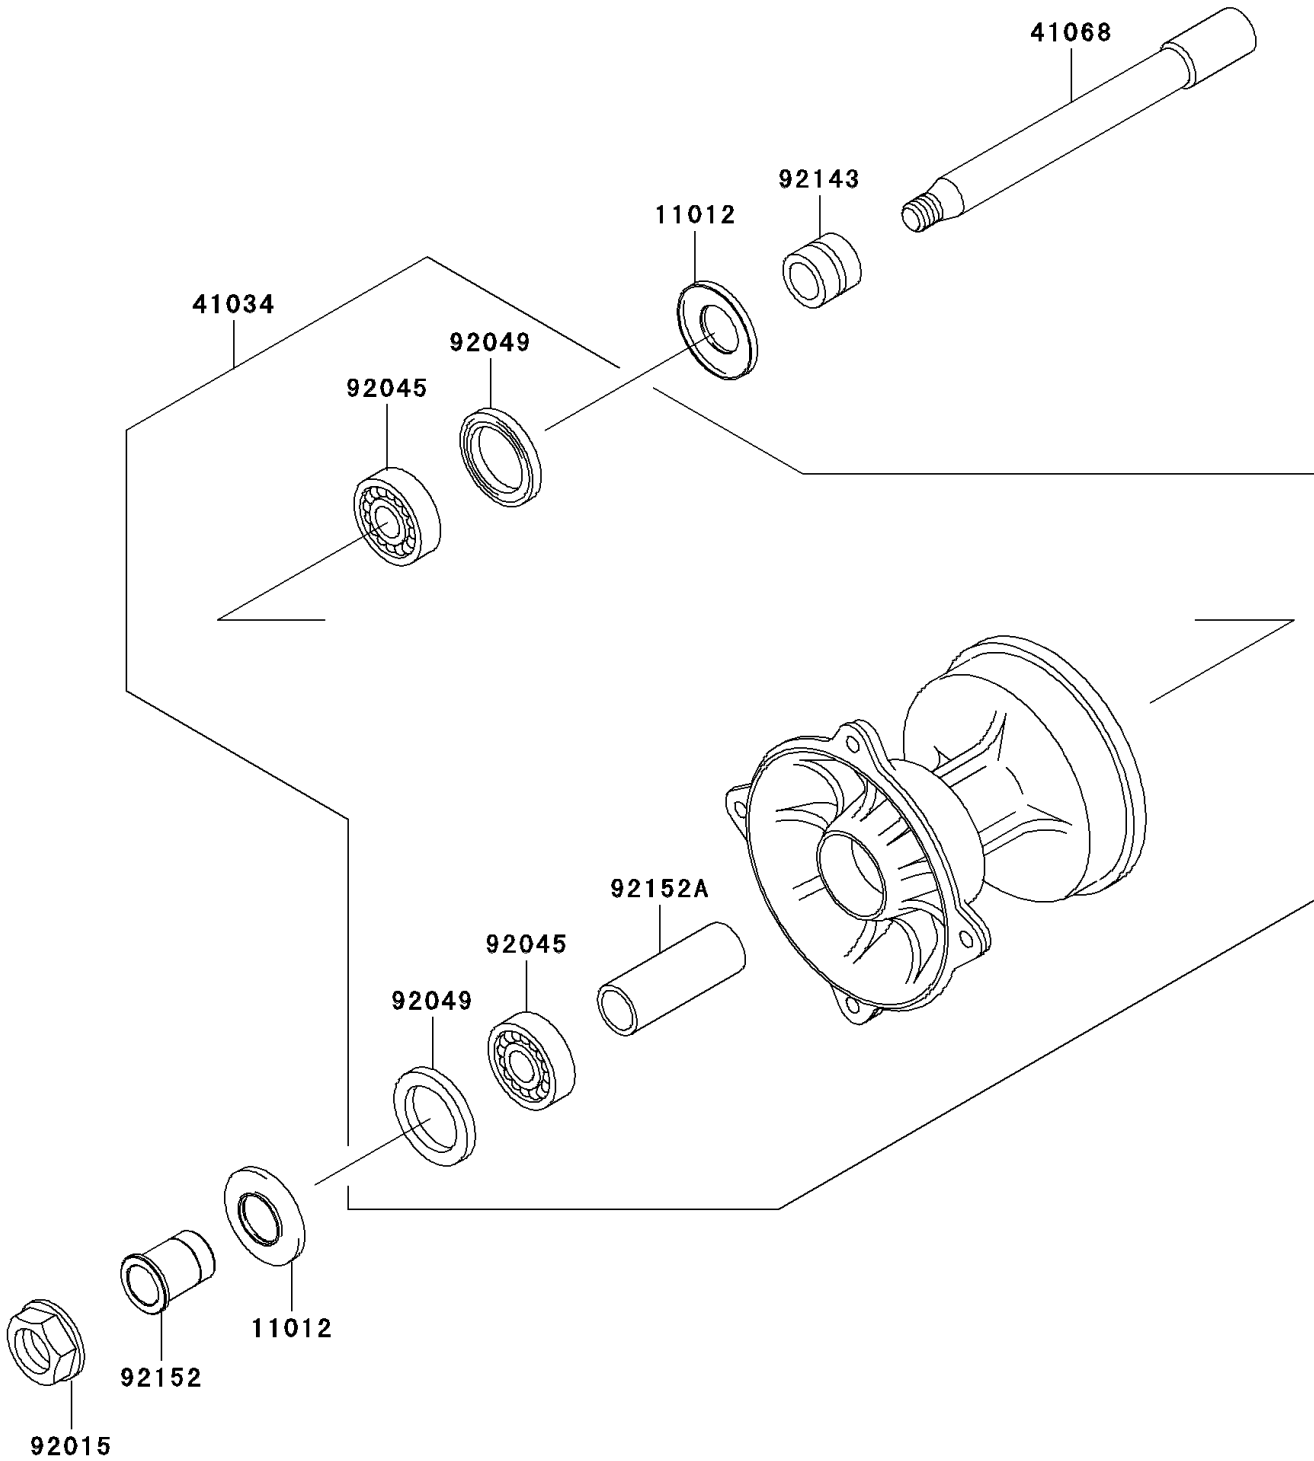

2003 KX250 PARTS DIAGRAM

Front Hub

F2230

2003 KX250 PARTS LIST

Front Hub

ITEM NAME	PART NUMBER	QUANTITY
CAP,AXLE (Ref # 11012)	11012-1581	2
DRUM-ASSY,FRONT BRAKE (Ref # 41034)	41034-1346	1
AXLE,FR (Ref # 41068)	41068-1406	1
NUT,16MM (Ref # 92015)	92015-1465	1
BEARING-BALL,69042RS (Ref # 92045)	92045-1284	2
SEAL-OIL,BJNC-2 25X37X5 (Ref # 92049)	92049-1403	2
COLLAR,FR AXLE,L=20 (Ref # 92143)	92143-1581	1
COLLAR,FR AXLE,L=36 (Ref # 92152)	92152-1097	1
COLLAR,FRONT BRAKE DRUM,L=72 (Ref # 92152A)	92152-1472	1