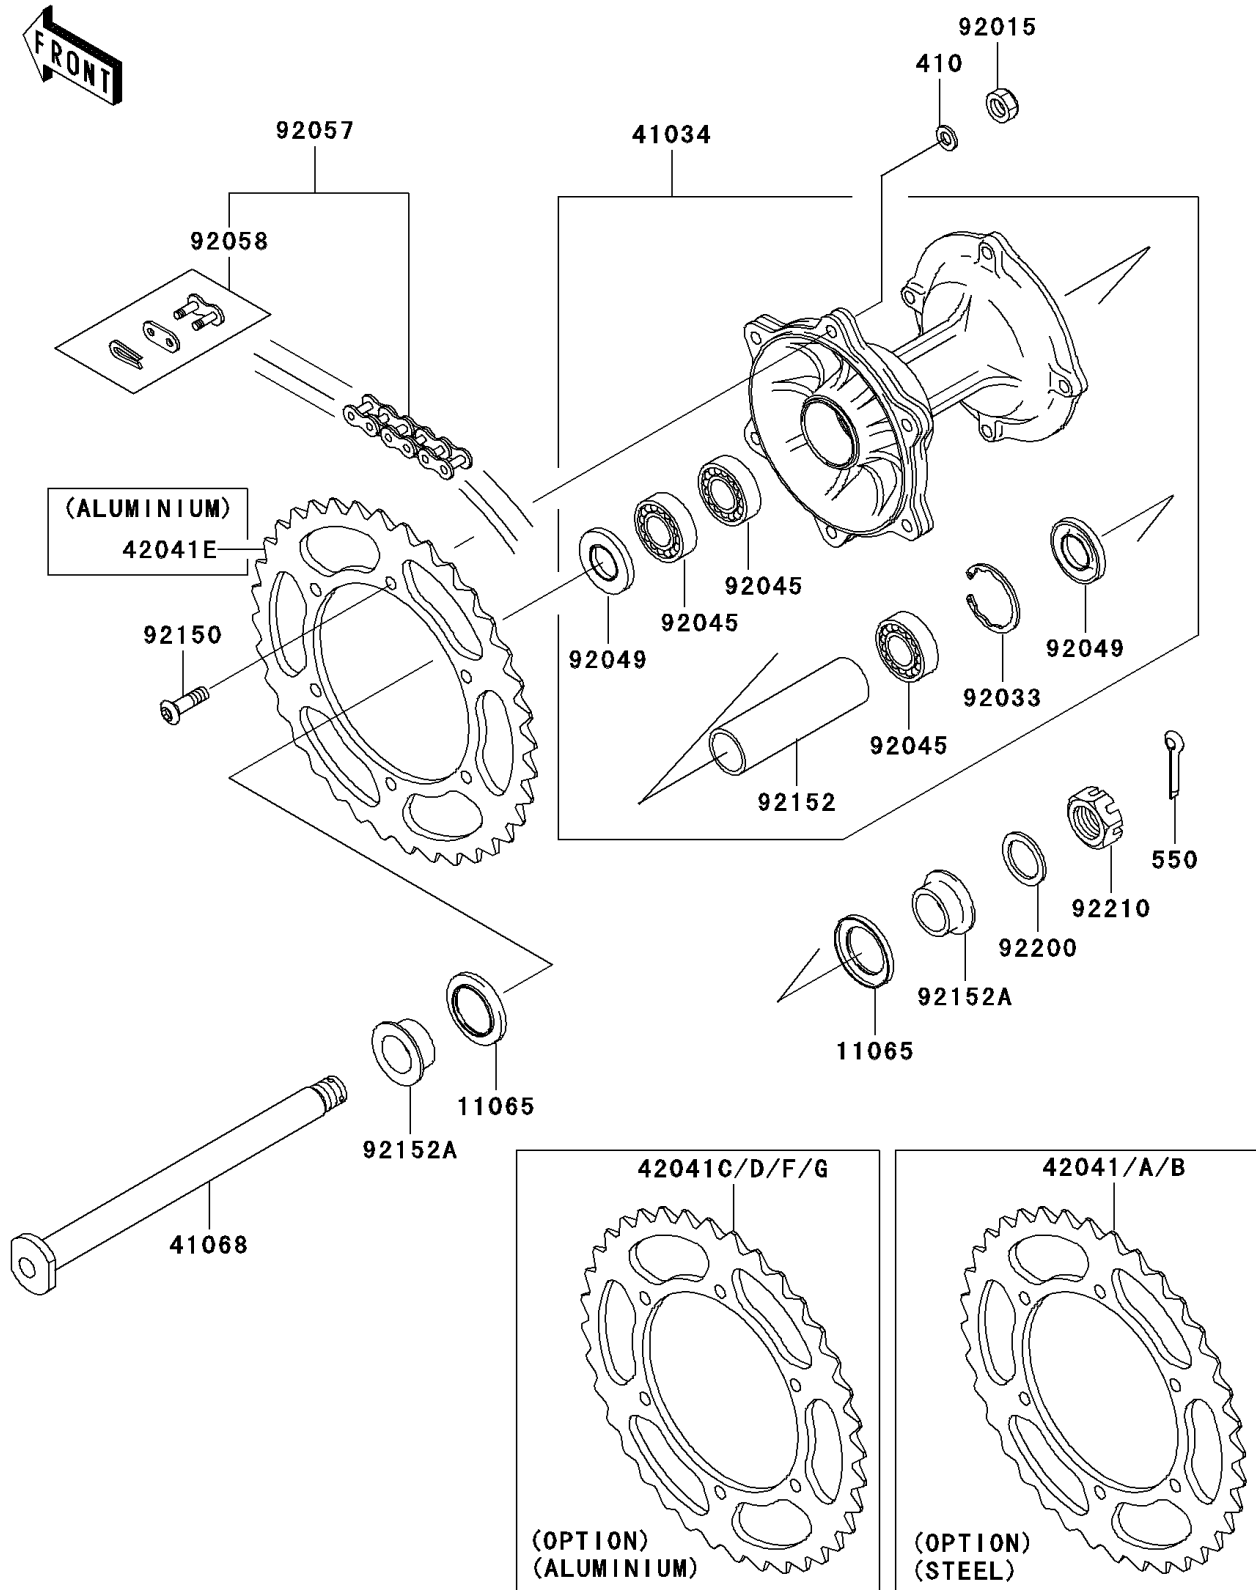

2003 KX250 PARTS DIAGRAM

Rear Hub

F2240

2003 KX250 PARTS LIST

Rear Hub

ITEM NAME	PART NUMBER	QUANTITY
WASHER-PLAIN-SMALL,8MM (Ref # 410)	410B0800	6
PIN-COTTER,3.0X35 (Ref # 550)	550D3035	1
CAP,AXLE (Ref # 11065)	11065-1253	2
DRUM-ASSY,REAR BRAKE (Ref # 41034)	41034-0004	1
AXLE,RR (Ref # 41068)	41068-1466	1
SPROCKET-HUB,48T (Ref # 42041)	42041-1383	1
SPROCKET-HUB,49T (Ref # 42041A)	42041-1384	1
SPROCKET-HUB,50T (Ref # 42041B)	42041-1408	1
SPROCKET-HUB,47T,AL (Ref # 42041C)	42041-1447	1
SPROCKET-HUB,48T,AL (Ref # 42041D)	42041-1448	1
SPROCKET-HUB,49T,AL (Ref # 42041E)	42041-1449	1
SPROCKET-HUB,50T,AL (Ref # 42041F)	42041-1450	1
SPROCKET-HUB,51T,AL (Ref # 42041G)	42041-1451	1
NUT,8MM (Ref # 92015)	92015-1432	6
RING-SNAP,42MM (Ref # 92033)	92033-1041	1
BEARING-BALL,69052RS (Ref # 92045)	92045-1446	3
SEAL-OIL (Ref # 92049)	92049-1614	2
CHAIN,DRIVE,DID520DMA2SDHX114L (Ref # 92057)	92057-1541	1
JOINT-CHAIN,DRIVE (Ref # 92058)	92058-1074	1
BOLT,SOCKET,8X28 (Ref # 92150)	92150-1978	6
COLLAR,REAR BRAKE DRUM,L=106.5 (Ref # 92152)	92152-1427	1
COLLAR,RR AXLE,L=17 (Ref # 92152A)	92152-1473	2
WASHER,22.5X35X2.3 (Ref # 92200)	92200-1623	1
NUT,CASTLE,22MM (Ref # 92210)	92210-1411	1