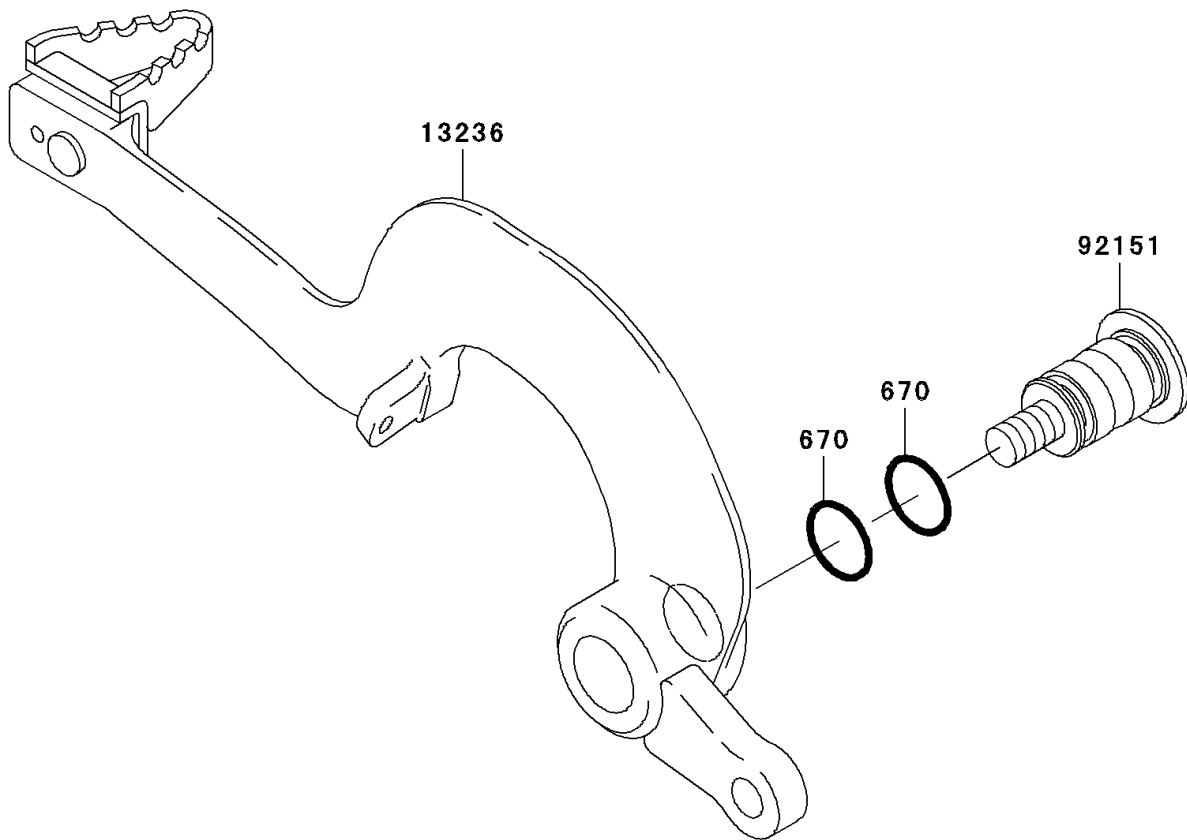

2003 KX250 PARTS DIAGRAM

Brake Pedal

F2260

2003 KX250 PARTS LIST

Brake Pedal

ITEM NAME	PART NUMBER	QUANTITY
O RING,12MM (Ref # 670)	670B2012	2
LEVER-COMP,PEDAL (Ref # 13236)	13236-1395	1
SPRING,BRAKE PEDAL RETURN (Ref # 92144)	92144-1752	1
BOLT (Ref # 92151)	92151-1572	1
TUBE,13X16X25 (Ref # 92190)	92190-1488	1