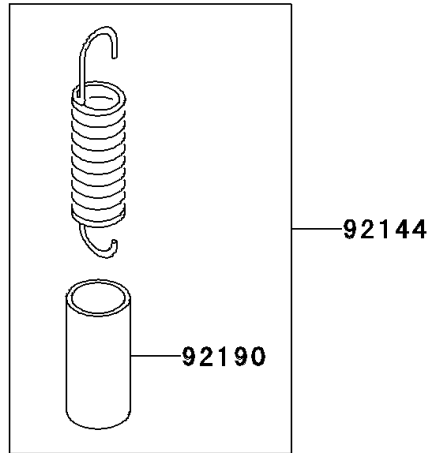

2003 KX250 PARTS DIAGRAM

Brake Pedal

F2260

2003 KX250 PARTS LIST

Brake Pedal

ITEM NAME	PART NUMBER	QUANTITY
O RING,12MM (Ref # 670)	670B2012	2
LEVER-COMP,PEDAL (Ref # 13236)	13236-1395	1
SPRING,BRAKE PEDAL RETURN (Ref # 92144)	92144-1752	1
BOLT (Ref # 92151)	92151-1572	1
TUBE,13X16X25 (Ref # 92190)	92190-1488	1