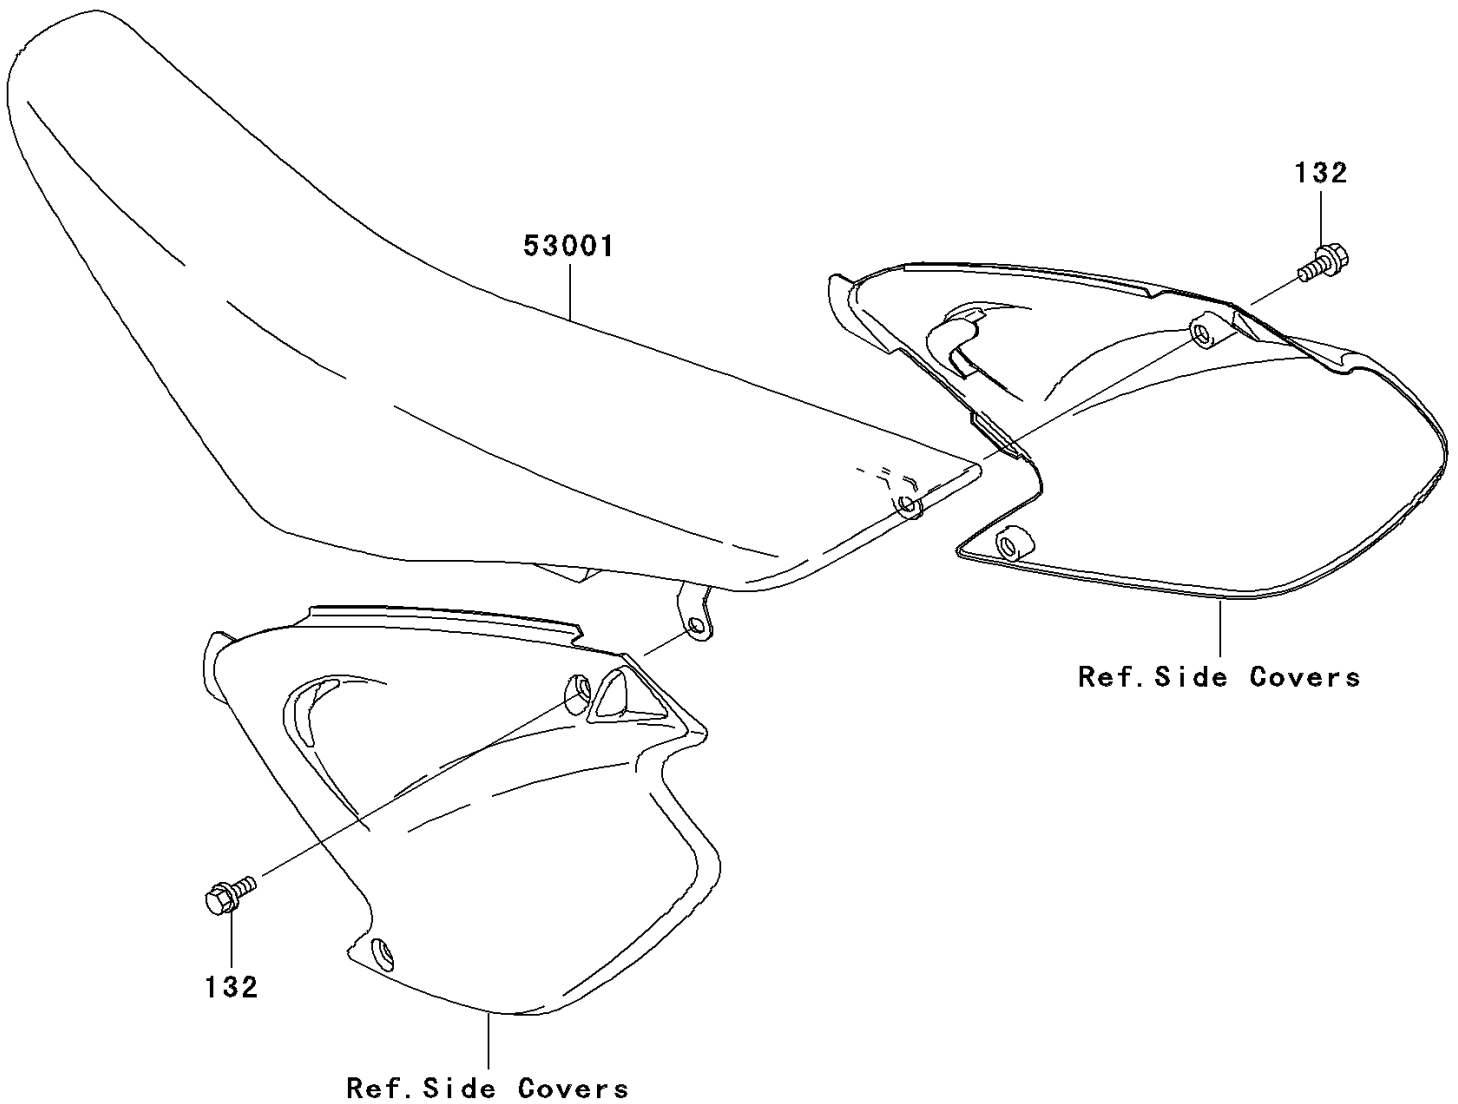

# 2003 KX250 PARTS DIAGRAM

Seat

F2510

## 2003 KX250 PARTS LIST

### Seat

ITEM NAME	PART NUMBER	QUANTITY
BOLT-FLANGED-SMALL (Ref # 132)	132G0816	2
SEAT-ASSY,BLACK (Ref # 53001)	53001-1985-MW	1