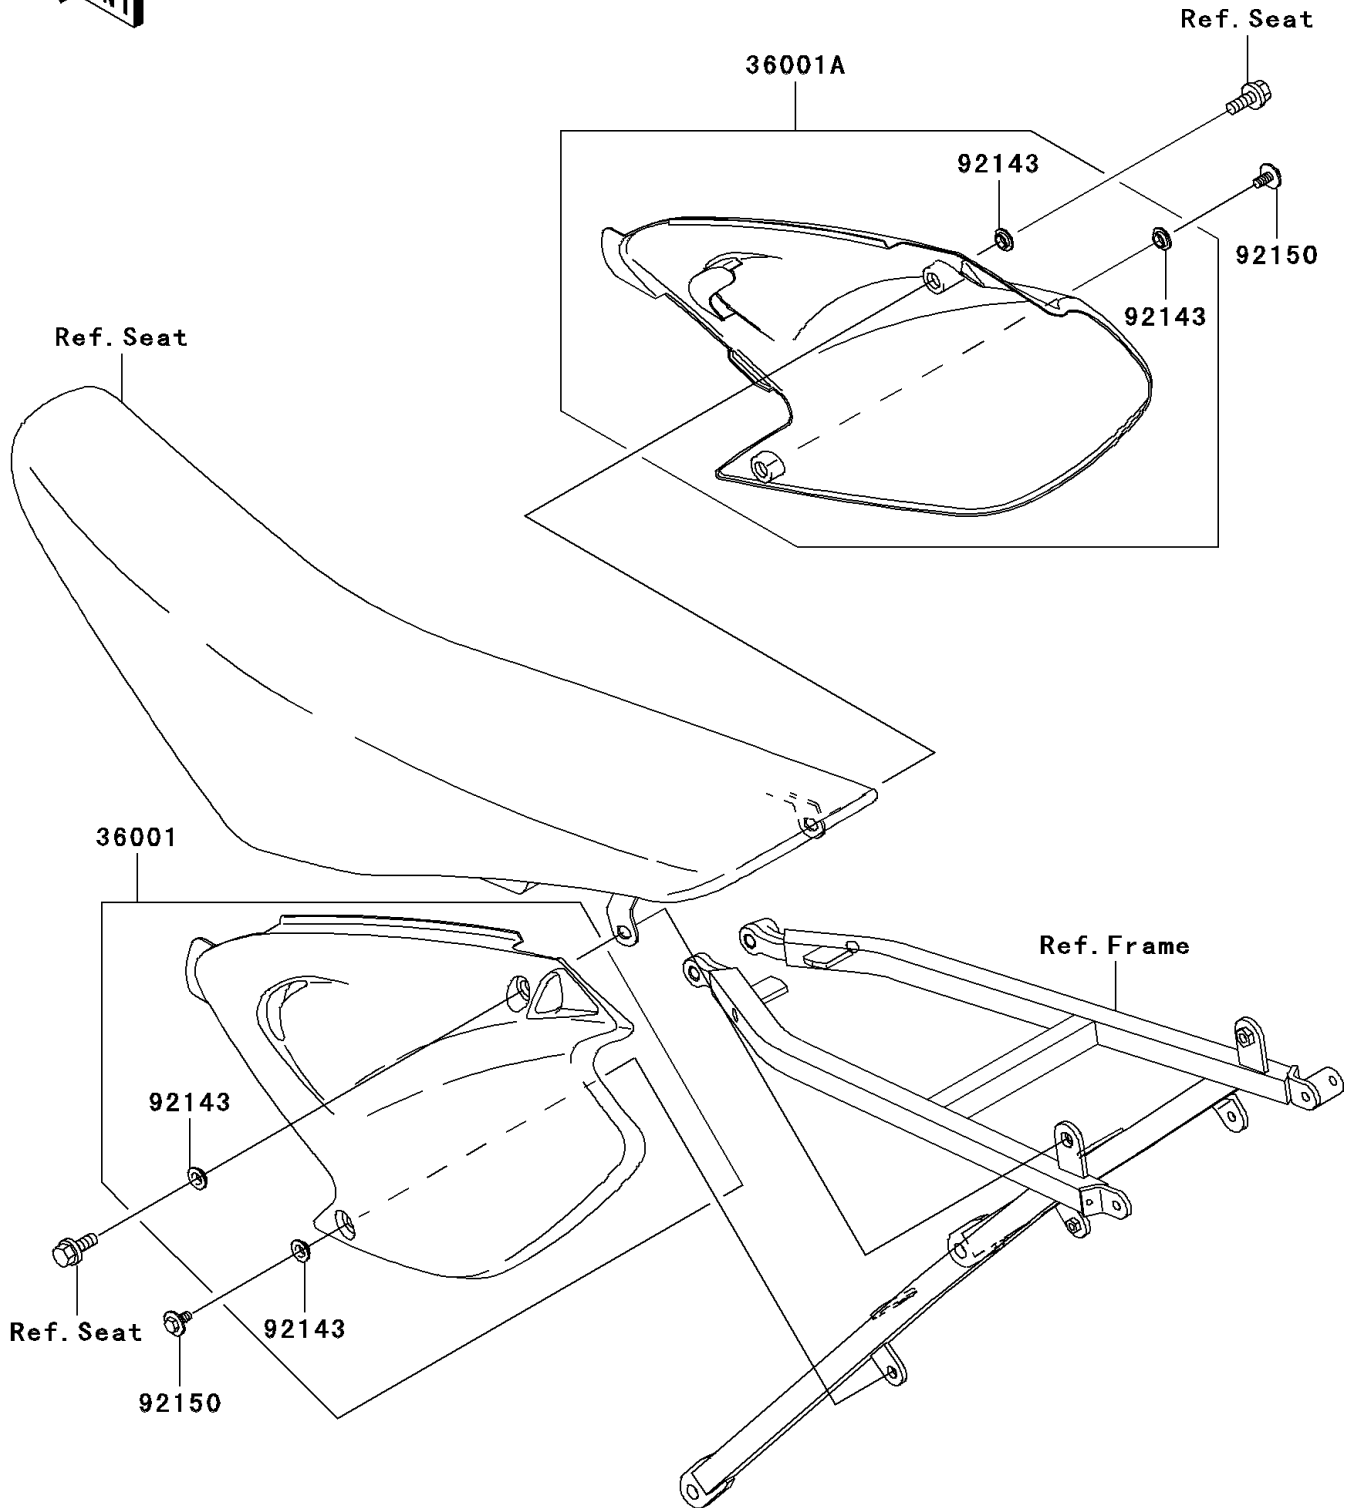

2003 KX250 PARTS DIAGRAM

Side Covers

F2611

2003 KX250 PARTS LIST

Side Covers

ITEM NAME	PART NUMBER	QUANTITY
COVER-SIDE,LH,S.WHITE (Ref # 36001)	36001-1671-266	1
COVER-SIDE,RH,S.WHITE (Ref # 36001A)	36001-1672-266	1
COLLAR (Ref # 92143)	92143-1196	4
BOLT,6X14 (Ref # 92150)	92150-1340	2