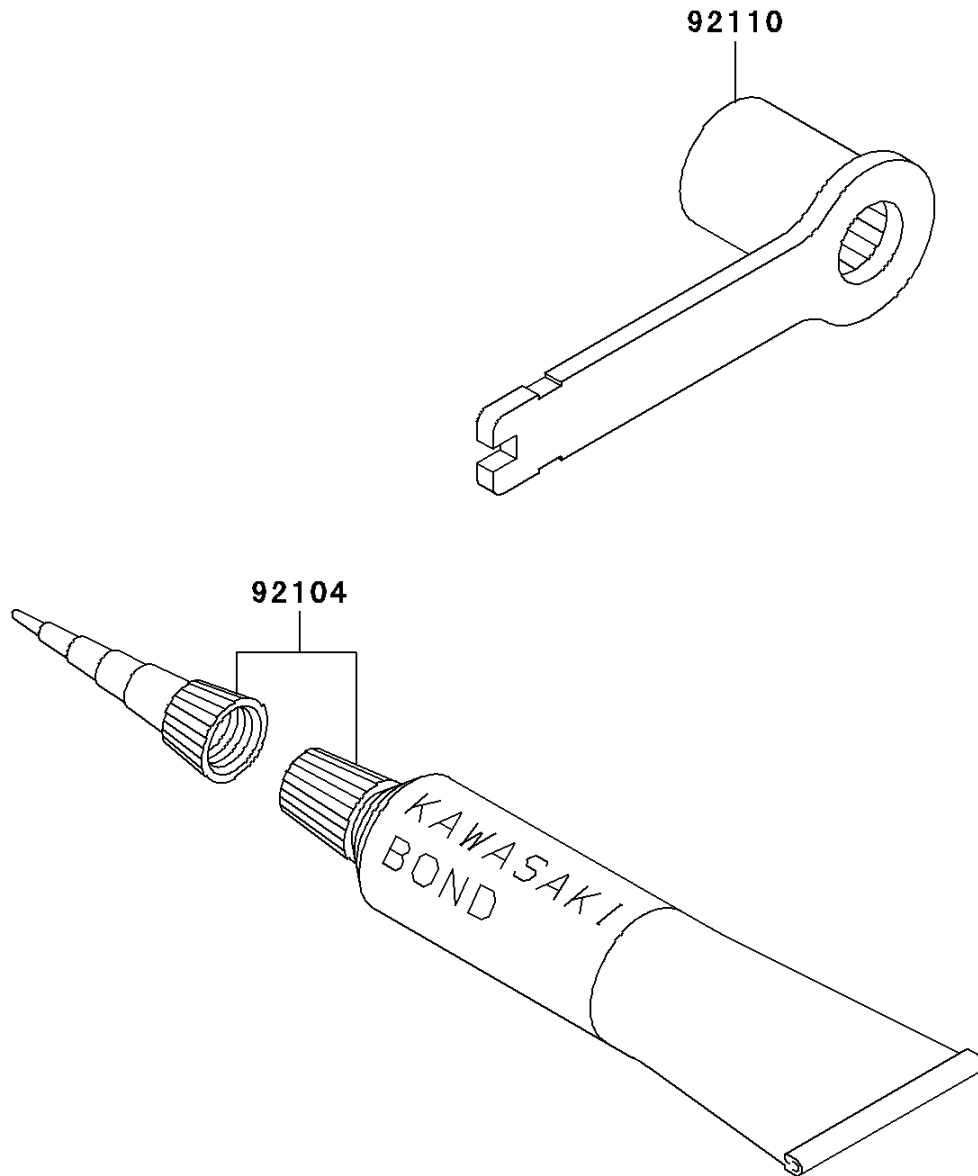

# 2003 KX250 PARTS DIAGRAM

Owner's Tools

F2810

## 2003 KX250 PARTS LIST

### Owner's Tools

| ITEM NAME                                    | PART NUMBER | QUANTITY |
|--|-------------|----------|
| GASKET-LIQUID,TUBE,100G,SILVER (Ref # 92104) | 92104-002   | 1        |
| TOOL-WRENCH,BOX,21MM&SPOKE (Ref # 92110)     | 92110-1200  | 1        |