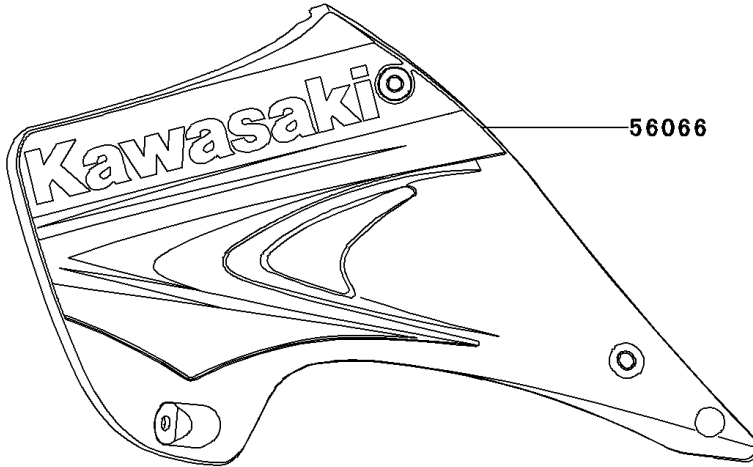

2003 KX250 PARTS DIAGRAM

Decals

F2861

2003 KX250 PARTS LIST

Decals

ITEM NAME	PART NUMBER	QUANTITY
MARK,SWING ARM,LH,KX250 (Ref # 56052)	56052-1802	1
MARK,SWING ARM,RH,KX250 (Ref # 56052A)	56052-1803	1
PATTERN,SHROUD,LH (Ref # 56066)	56066-1254	1
PATTERN,SHROUD,RH (Ref # 56066A)	56066-1255	1