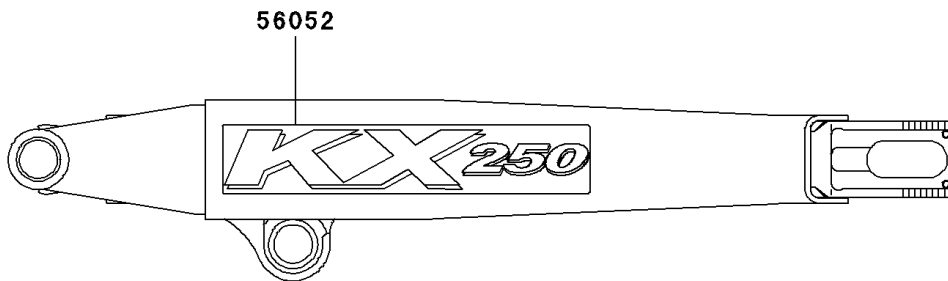

2003 KX250 PARTS DIAGRAM

Decals

F2861

2003 KX250 PARTS LIST

Decals

ITEM NAME	PART NUMBER	QUANTITY
MARK,SWING ARM,LH,KX250 (Ref # 56052)	56052-1802	1
MARK,SWING ARM,RH,KX250 (Ref # 56052A)	56052-1803	1
PATTERN,SHROUD,LH (Ref # 56066)	56066-1254	1
PATTERN,SHROUD,RH (Ref # 56066A)	56066-1255	1