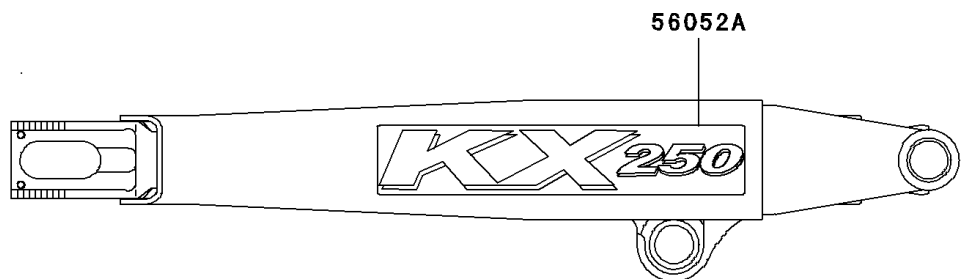

2003 KX250 PARTS DIAGRAM

Decals

F2861

2003 KX250 PARTS LIST

Decals

ITEM NAME	PART NUMBER	QUANTITY
MARK,SWING ARM,LH,KX250 (Ref # 56052)	56052-1802	1
MARK,SWING ARM,RH,KX250 (Ref # 56052A)	56052-1803	1
PATTERN,SHROUD,LH (Ref # 56066)	56066-1254	1
PATTERN,SHROUD,RH (Ref # 56066A)	56066-1255	1