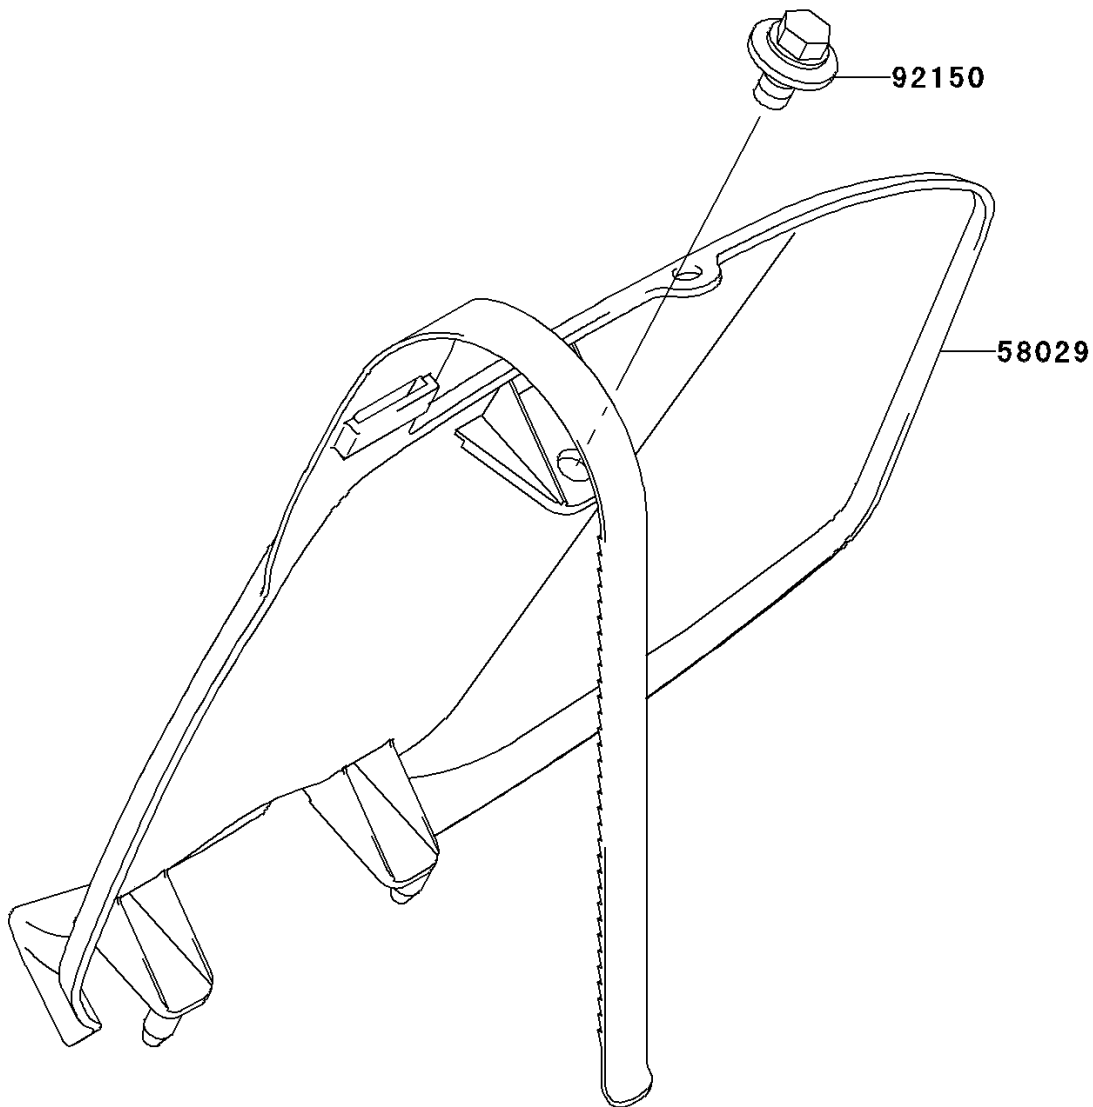

2003 KX250 PARTS DIAGRAM

Accessory

F2910

2003 KX250 PARTS LIST

Accessory

ITEM NAME	PART NUMBER	QUANTITY
PLATE-NUMBER,S.WHITE (Ref # 58029)	58029-1091-266	1
BOLT,6X12 (Ref # 92150)	92150-1435	1