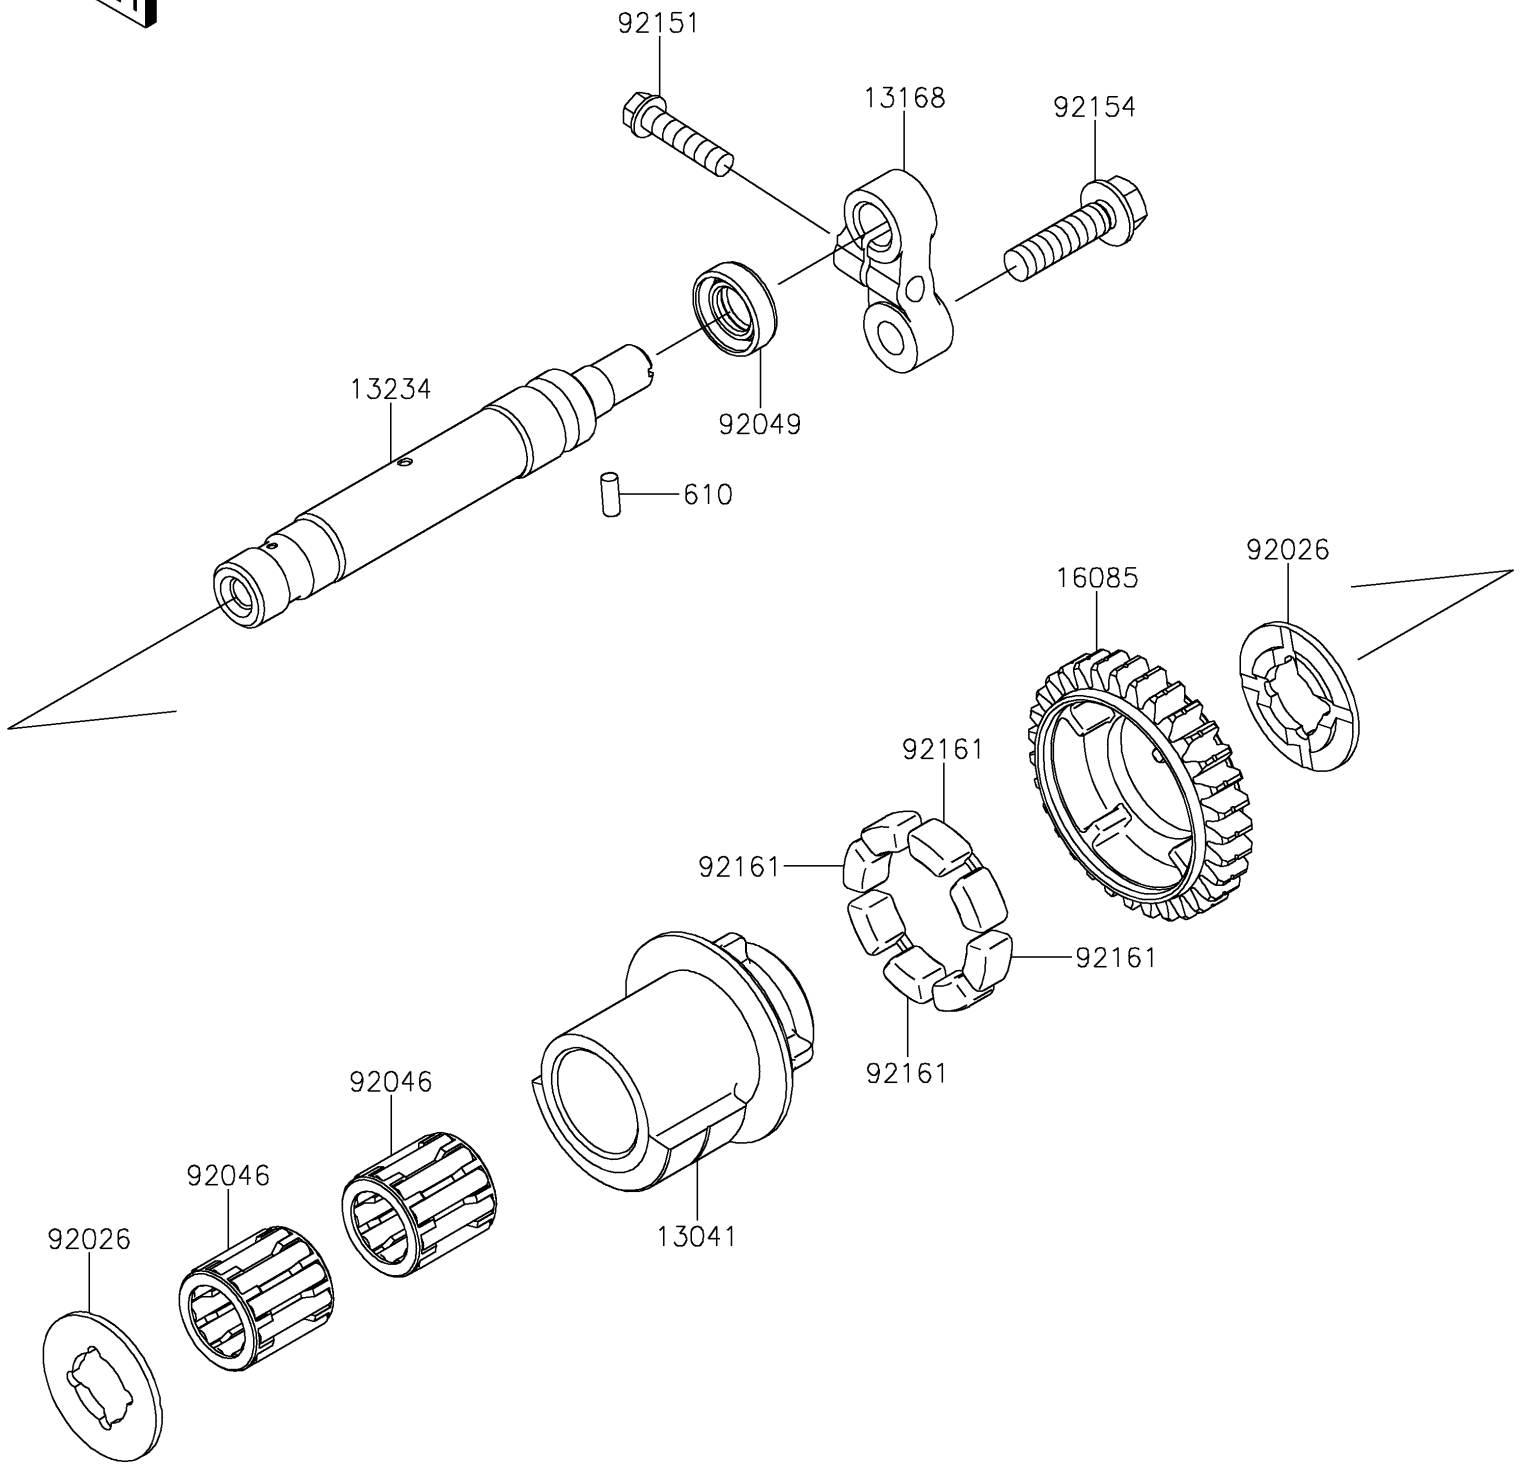

# 2021 Z900RS PARTS DIAGRAM

Balancer

E1323

## 2021 Z900RS PARTS LIST

### Balancer

ITEM NAME	PART NUMBER	QUANTITY
BALANCER (Ref # 13041)	13041-0559	1
LEVER (Ref # 13168)	13168-0115	1
SHAFT-COMP (Ref # 13234)	13234-0038	1
GEAR,BALANCER,31T (Ref # 16085)	16085-0134	1
ROLLER,4X10 (Ref # 610)	610A0410	1
SPACER (Ref # 92026)	92026-0082	2
BEARING-NEEDLE (Ref # 92046)	92046-1266	2
SEAL-OIL,TC 12X22X7 (Ref # 92049)	92049-2204	1
BOLT,FLANGED-SMALL,6X25 (Ref # 92151)	92151-1930	1
BOLT,FLANGED,8X30 (Ref # 92154)	92154-1796	1
DAMPER (Ref # 92161)	92161-1055	4