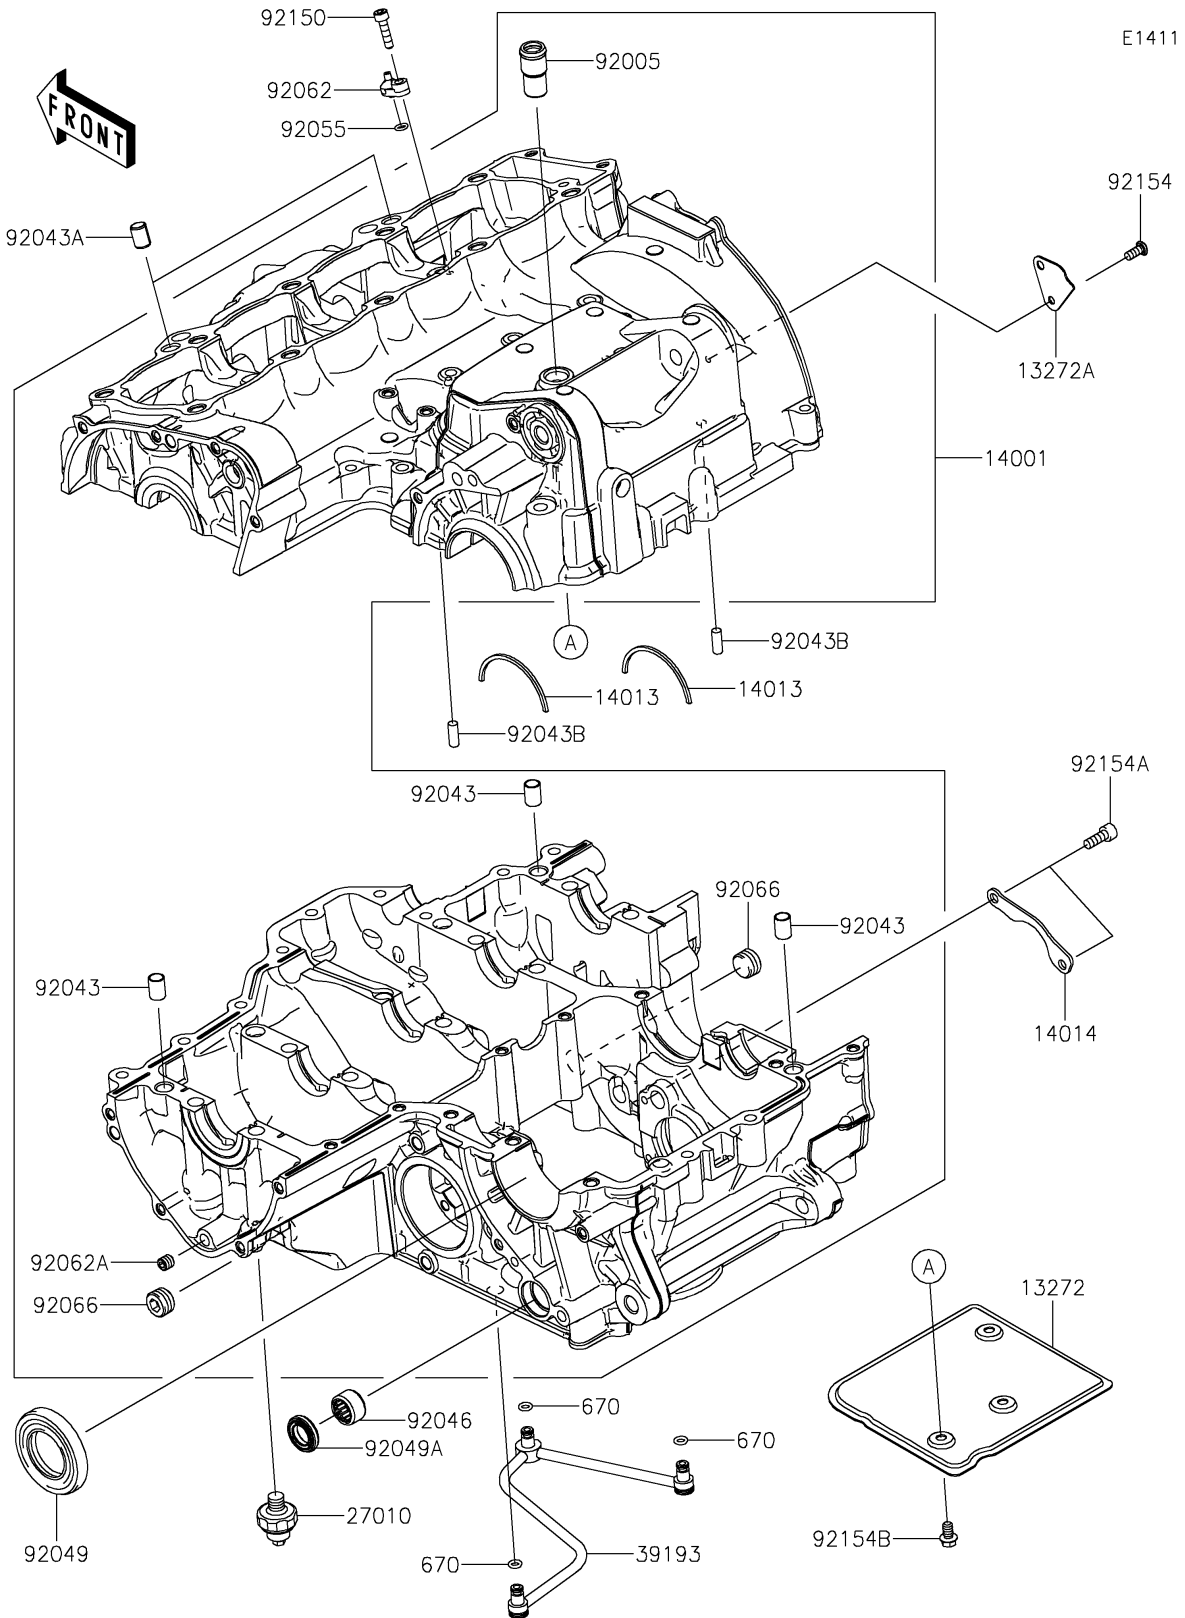

# 2021 Z900RS ABS PARTS DIAGRAM

## Crankcase

## 2021 Z900RS ABS PARTS LIST

### Crankcase

ITEM NAME	PART NUMBER	QUANTITY
PLATE,BREATHER,UPP (Ref # 13272)	13272-0698	1
PLATE,BREATHER,SIDE (Ref # 13272A)	13272-0699	1
SET-CRANKCASE (Ref # 14001)	14001-0727	1
RING-POSITION (Ref # 14013)	14013-1051	2
PLATE-POSITION (Ref # 14014)	14014-0036	1
SWITCH,OIL PRESSURE (Ref # 27010)	27010-1313	1
PIPE-OIL (Ref # 39193)	39193-0054	1
O RING (Ref # 670)	670D1505	3
FITTING,BREATHER (Ref # 92005)	92005-1238	1
PIN,DOWEL,10X14 (Ref # 92043)	92043-1037	3
PIN,8.2X10X14 (Ref # 92043A)	92043-1264	2
PIN,6X16 (Ref # 92043B)	92043-1690	2
BEARING-NEEDLE,HK1412FM (Ref # 92046)	92046-0043	1
SEAL-OIL,TC32578 (Ref # 92049)	92049-1474	1
SEAL-OIL,TC14245 (Ref # 92049A)	92049-1520	1
RING-O,5.5X1.5 (Ref # 92055)	92055-1339	1
NOZZLE,OIL JET (Ref # 92062)	92062-0040	1
NOZZLE (Ref # 92062A)	92062-0046	1
PLUG (Ref # 92066)	92066-0836	2
BOLT,SOCKET,5X20 (Ref # 92150)	92150-1019	1
BOLT,TORX,5X12 (Ref # 92154)	92154-0299	1
BOLT,SOCKET,6X16 (Ref # 92154A)	92154-0484	2
BOLT,FLANGED,6X10 (Ref # 92154B)	92154-1887	3