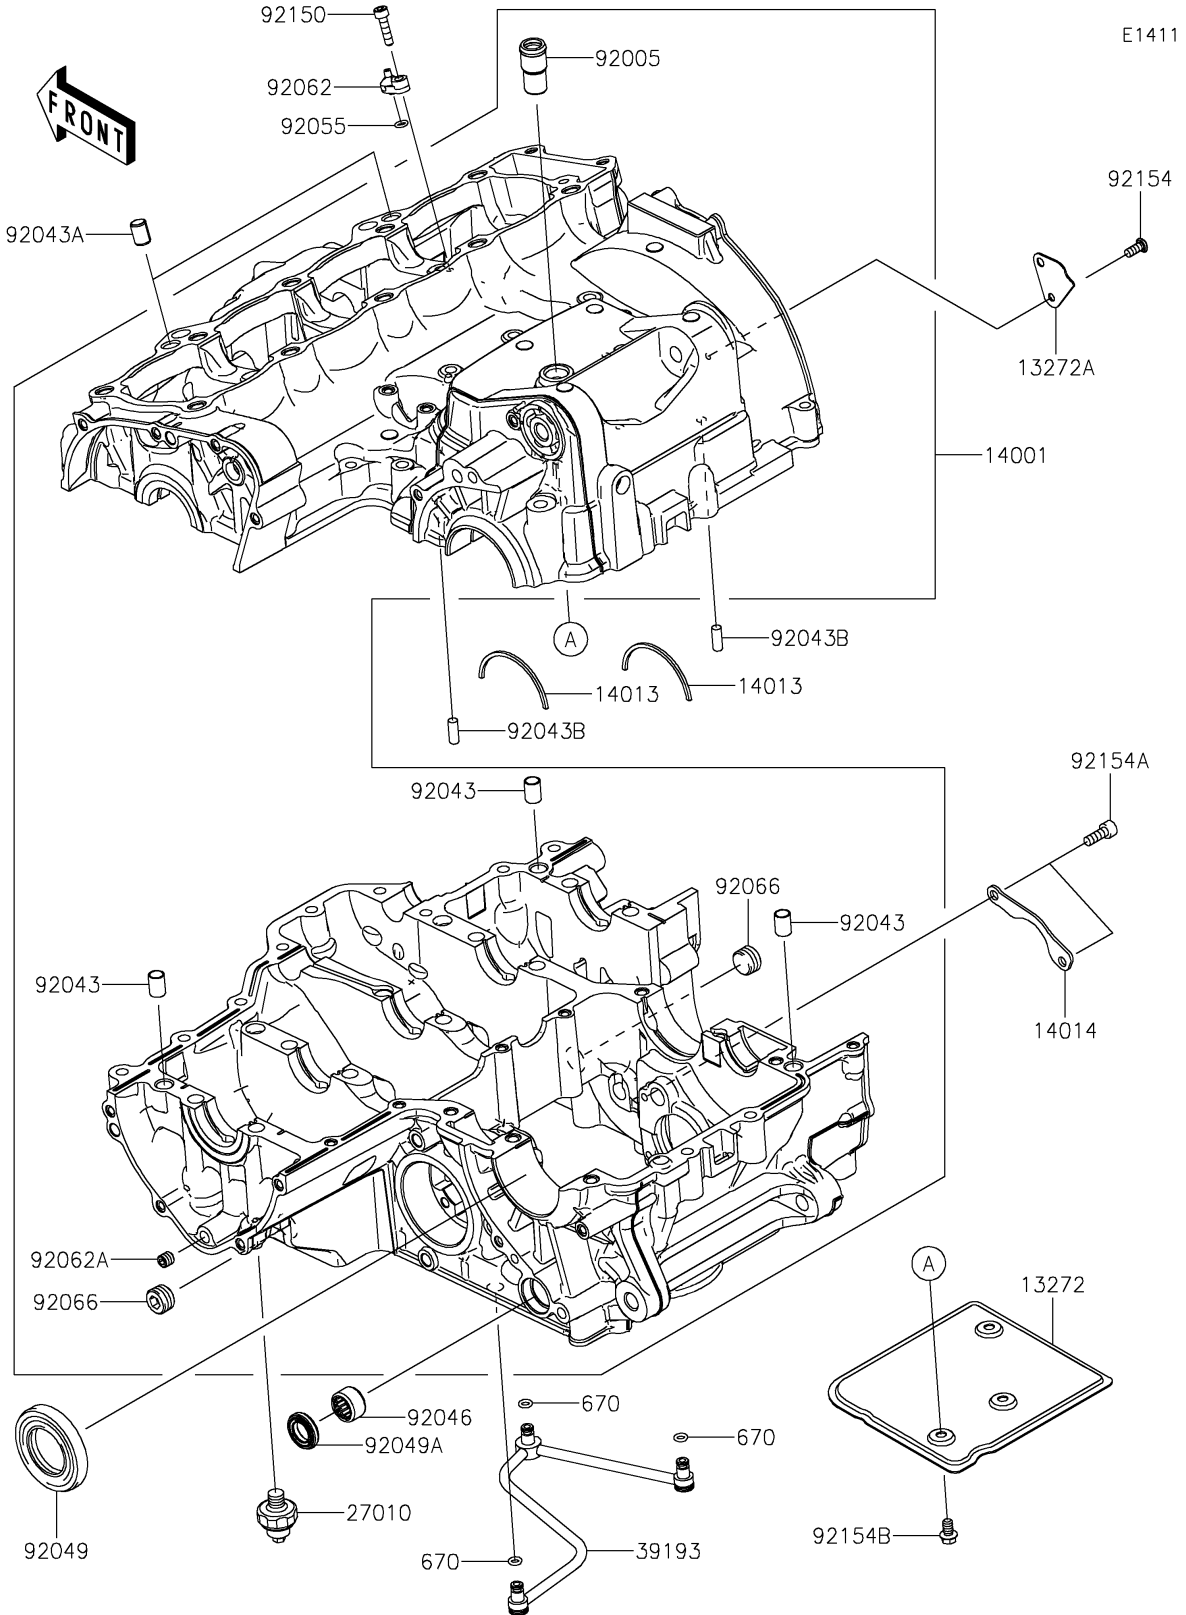

2021 Z900RS PARTS DIAGRAM

Crankcase

2021 Z900RS PARTS LIST

Crankcase

ITEM NAME	PART NUMBER	QUANTITY
PLATE,BREATHER,UPP (Ref # 13272)	13272-0698	1
PLATE,BREATHER,SIDE (Ref # 13272A)	13272-0699	1
SET-CRANKCASE (Ref # 14001)	14001-0727	1
RING-POSITION (Ref # 14013)	14013-1051	2
PLATE-POSITION (Ref # 14014)	14014-0036	1
SWITCH,OIL PRESSURE (Ref # 27010)	27010-1313	1
PIPE-OIL (Ref # 39193)	39193-0054	1
O RING (Ref # 670)	670D1505	3
FITTING,BREATHER (Ref # 92005)	92005-1238	1
PIN,DOWEL,10X14 (Ref # 92043)	92043-1037	3
PIN,8.2X10X14 (Ref # 92043A)	92043-1264	2
PIN,6X16 (Ref # 92043B)	92043-1690	2
BEARING-NEEDLE,HK1412FM (Ref # 92046)	92046-0043	1
SEAL-OIL,TC32578 (Ref # 92049)	92049-1474	1
SEAL-OIL,TC14245 (Ref # 92049A)	92049-1520	1
RING-O,5.5X1.5 (Ref # 92055)	92055-1339	1
NOZZLE,OIL JET (Ref # 92062)	92062-0040	1
NOZZLE (Ref # 92062A)	92062-0046	1
PLUG (Ref # 92066)	92066-0836	2
BOLT,SOCKET,5X20 (Ref # 92150)	92150-1019	1
BOLT,TORX,5X12 (Ref # 92154)	92154-0299	1
BOLT,SOCKET,6X16 (Ref # 92154A)	92154-0484	2
BOLT,FLANGED,6X10 (Ref # 92154B)	92154-1887	3