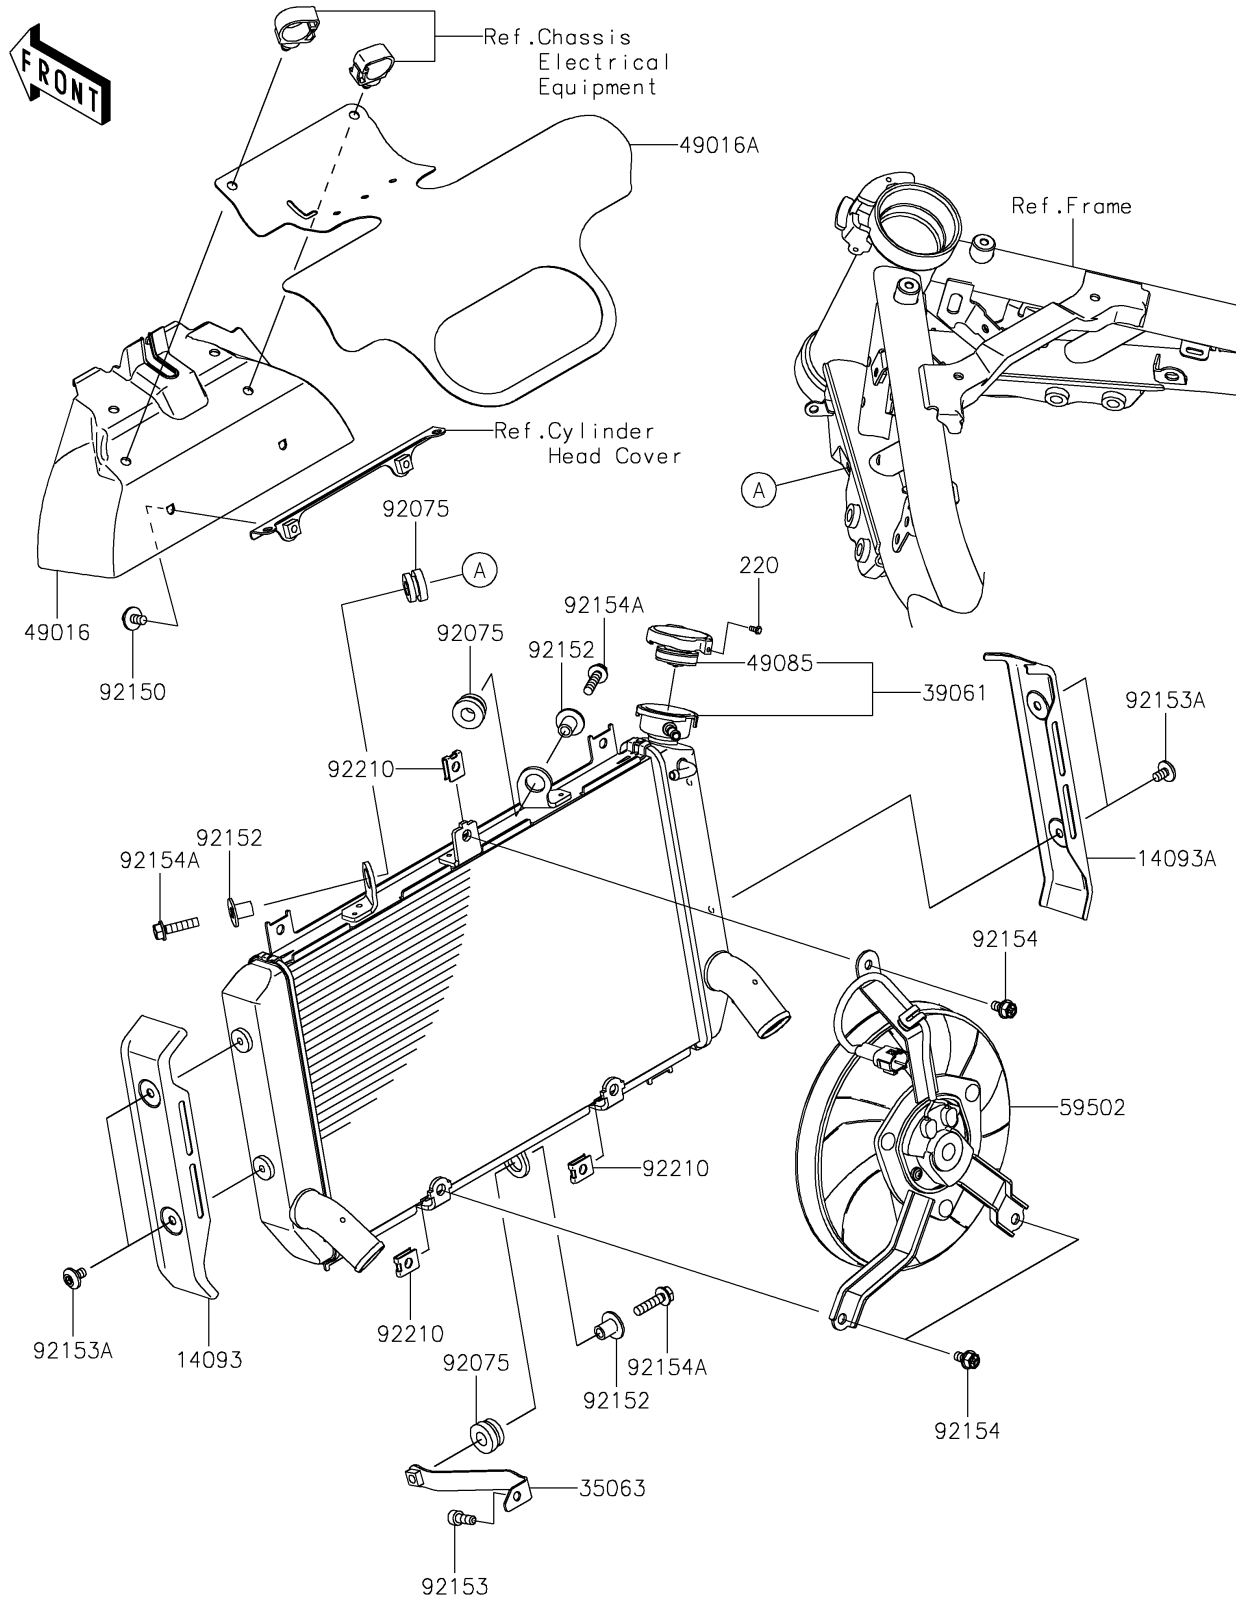

# 2021 Z900RS ABS PARTS DIAGRAM

Radiator

E3032

## 2021 Z900RS ABS PARTS LIST

### Radiator

ITEM NAME	PART NUMBER	QUANTITY
COVER,RADIATOR,LH,SILVER (Ref # 14093)	14093-1000-28Z	1
COVER,RADIATOR,RH,SILVER (Ref # 14093A)	14093-1001-28Z	1
SCREW-PAN-CROS,3X6 (Ref # 220)	220AB0306	1
STAY (Ref # 35063)	35063-1512	1
RADIATOR-ASSY (Ref # 39061)	39061-0809	1
COVER-SEAL,HEAT (Ref # 49016)	49016-0647	1
COVER-SEAL,HEAT (Ref # 49016A)	49016-0648	1
CAP-ASSY-PRESSURE (Ref # 49085)	49085-0016	1
FAN-ASSY (Ref # 59502)	59502-0614	1
DAMPER,RUBBER (Ref # 92075)	92075-1123	3
BOLT,6X12 (Ref # 92150)	92150-1891	2
COLLAR (Ref # 92152)	92152-0667	3
BOLT,SOCKET,6X16 (Ref # 92153)	92153-1344	1
BOLT,SOCKET,6X10 (Ref # 92153A)	92153-1628	4
BOLT (Ref # 92154)	92154-1429	3
BOLT,FLANGED,6X22 (Ref # 92154A)	92154-2673	3
NUT (Ref # 92210)	92210-1323	3