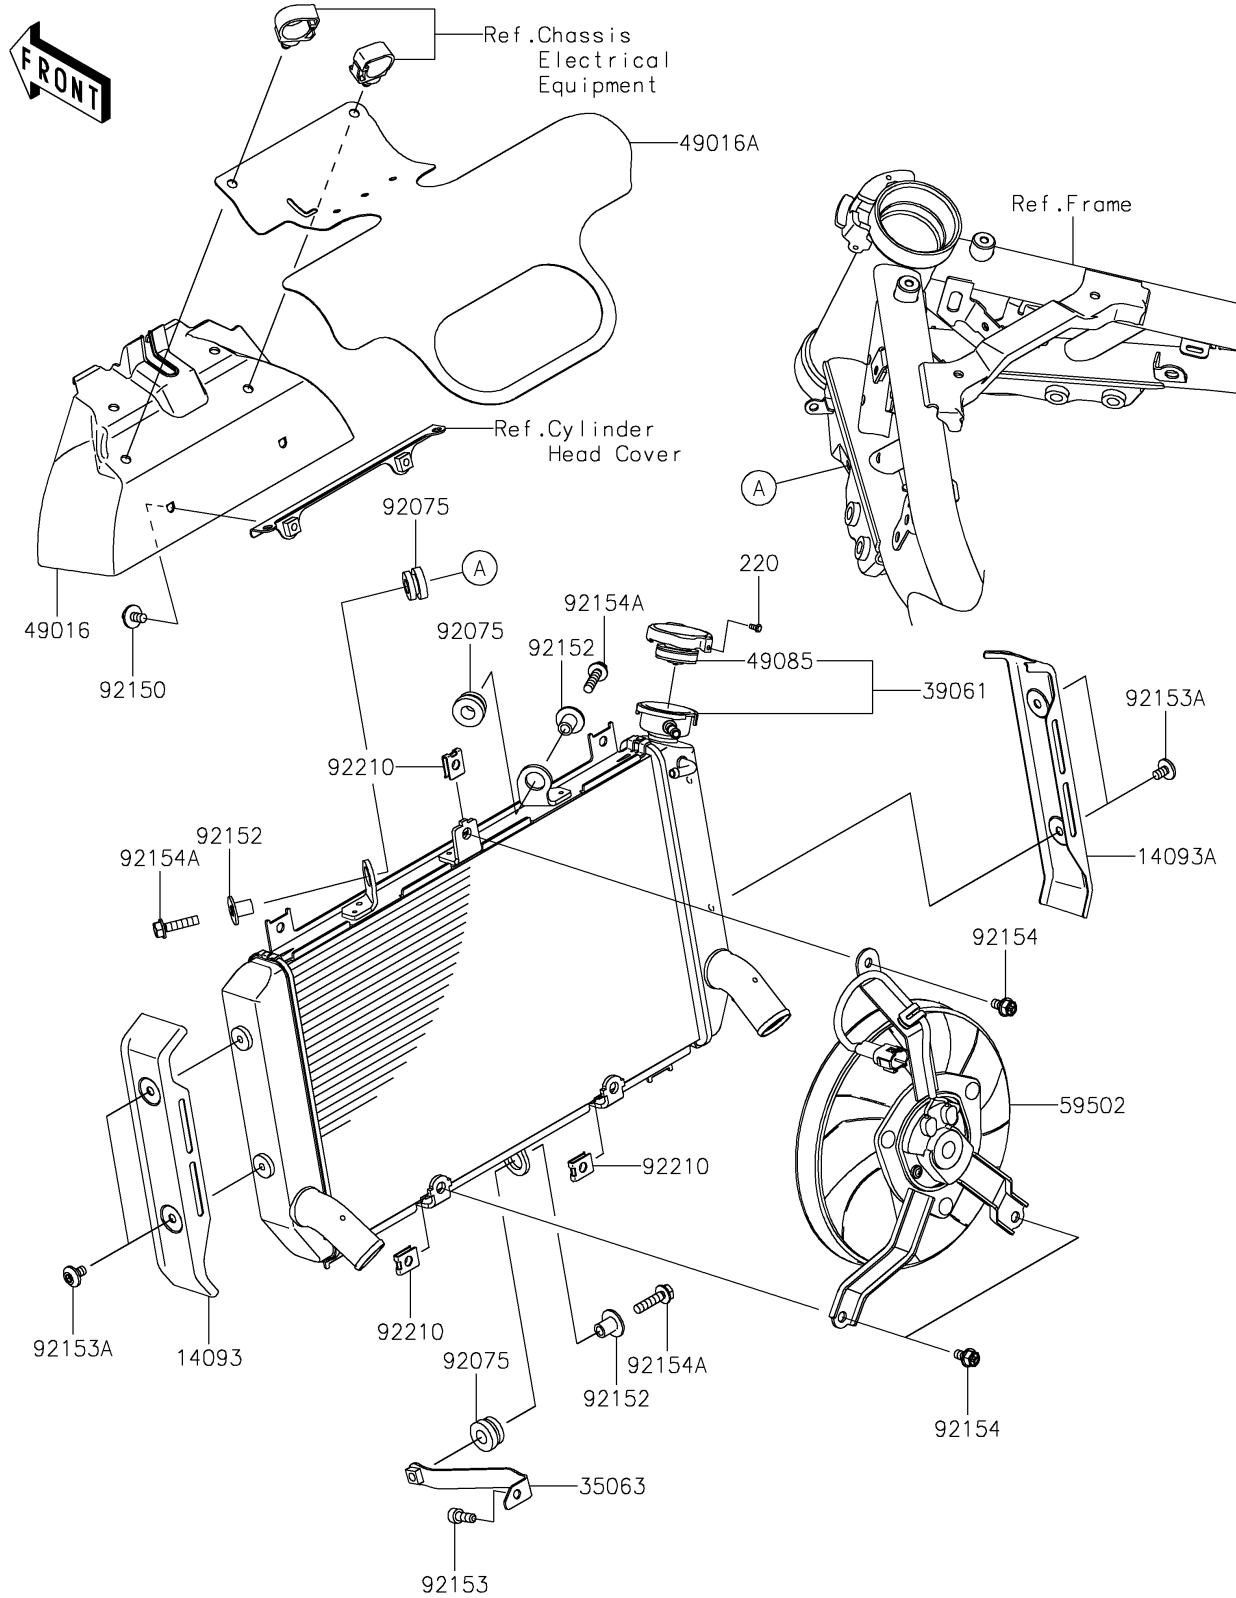

2021 Z900RS PARTS DIAGRAM

Radiator

E3032

2021 Z900RS PARTS LIST

Radiator

| ITEM NAME | PART NUMBER | QUANTITY |
|---|----------------|----------|
| COVER,RADIATOR,LH,SILVER (Ref # 14093) | 14093-1000-28Z | 1 |
| COVER,RADIATOR,RH,SILVER (Ref # 14093A) | 14093-1001-28Z | 1 |
| SCREW-PAN-CROS,3X6 (Ref # 220) | 220AB0306 | 1 |
| STAY (Ref # 35063) | 35063-1512 | 1 |
| RADIATOR-ASSY (Ref # 39061) | 39061-0809 | 1 |
| COVER-SEAL,HEAT (Ref # 49016) | 49016-0647 | 1 |
| COVER-SEAL,HEAT (Ref # 49016A) | 49016-0648 | 1 |
| CAP-ASSY-PRESSURE (Ref # 49085) | 49085-0016 | 1 |
| FAN-ASSY (Ref # 59502) | 59502-0614 | 1 |
| DAMPER,RUBBER (Ref # 92075) | 92075-1123 | 3 |
| BOLT,6X12 (Ref # 92150) | 92150-1891 | 2 |
| COLLAR (Ref # 92152) | 92152-0667 | 3 |
| BOLT,SOCKET,6X16 (Ref # 92153) | 92153-1344 | 1 |
| BOLT,SOCKET,6X10 (Ref # 92153A) | 92153-1628 | 4 |
| BOLT (Ref # 92154) | 92154-1429 | 3 |
| BOLT,FLANGED,6X22 (Ref # 92154A) | 92154-2673 | 3 |
| NUT (Ref # 92210) | 92210-1323 | 3 |