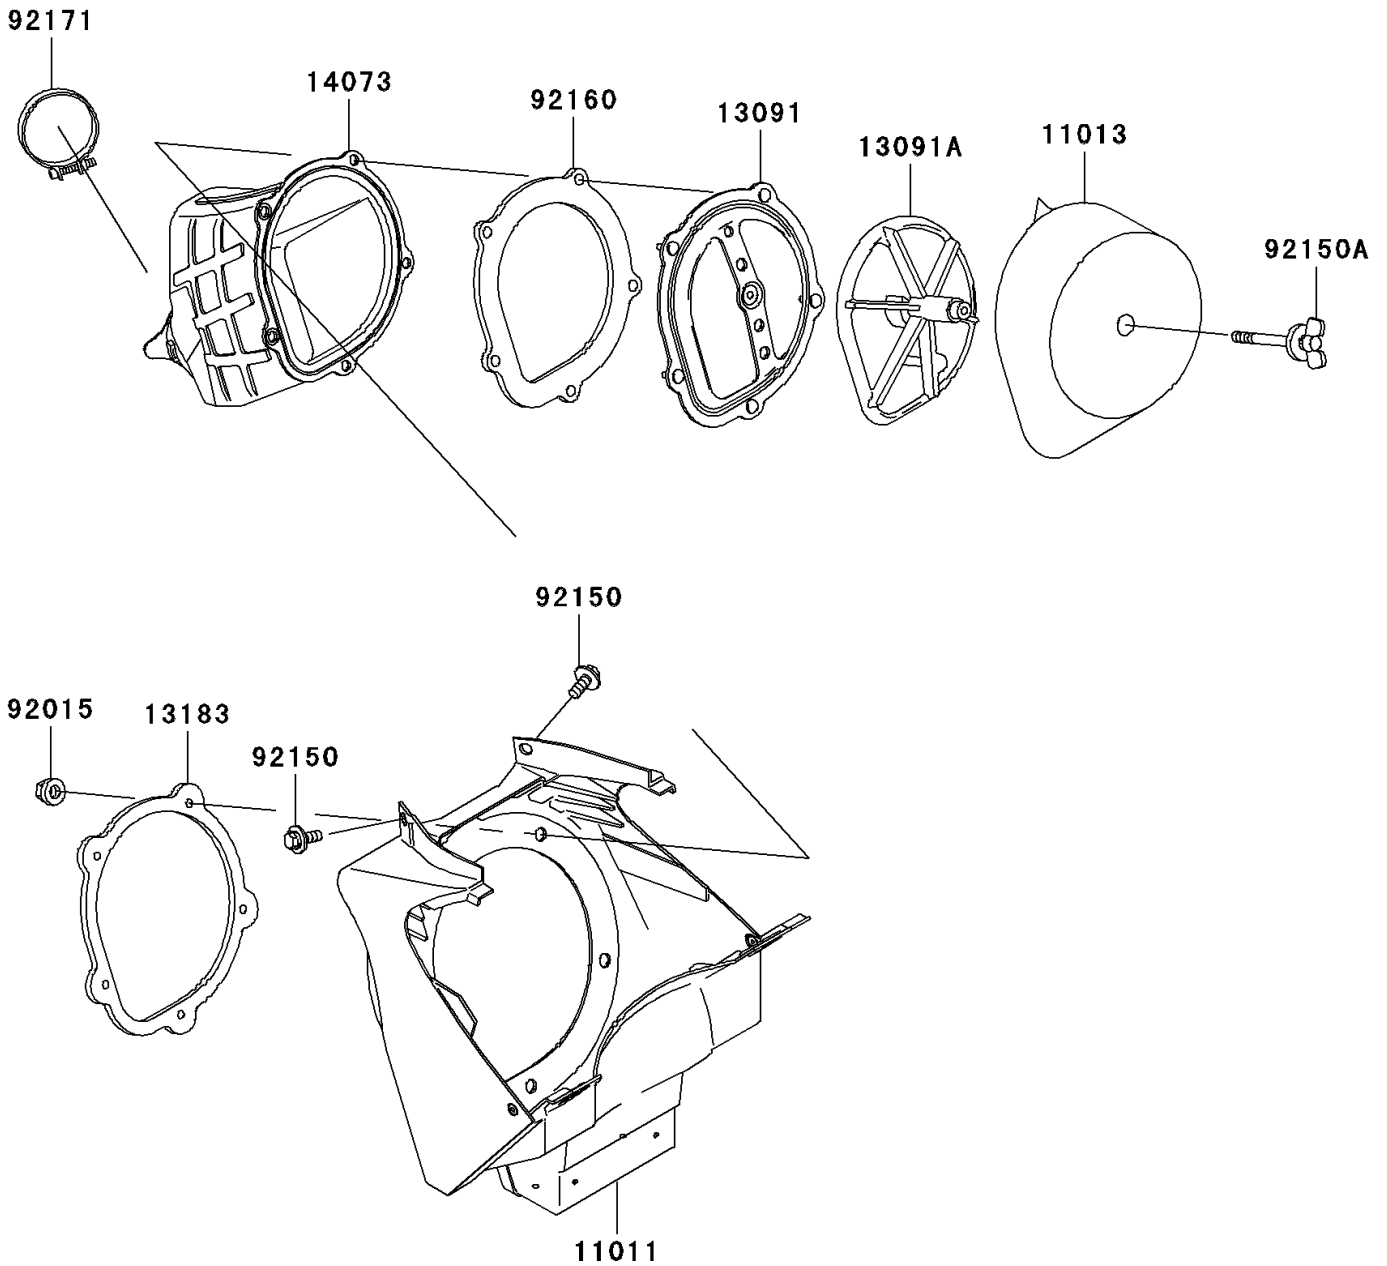

2004 KX250 PARTS DIAGRAM

Air Cleaner

E1130

2004 KX250 PARTS LIST

Air Cleaner

ITEM NAME	PART NUMBER	QUANTITY
CASE-AIR FILTER (Ref # 11011)	11011-0012	1
ELEMENT-AIR FILTER (Ref # 11013)	11013-1264	1
HOLDER (Ref # 13091)	13091-1664	1
HOLDER,ELEMENT (Ref # 13091A)	13091-1708	1
PLATE,DUCT FITTING (Ref # 13183)	13183-1530	1
DUCT,AIR FILTER (Ref # 14073)	14073-0031	1
NUT,FLANGED,5MM (Ref # 92015)	92015-1259	5
BOLT,FLANGED,6X16 (Ref # 92150)	92150-1506	2
BOLT,WING (Ref # 92150A)	92150-1565	1
DAMPER,DUCT SEAL (Ref # 92160)	92160-1196	1
CLAMP,AIR FILTER (Ref # 92171)	92171-1066	1