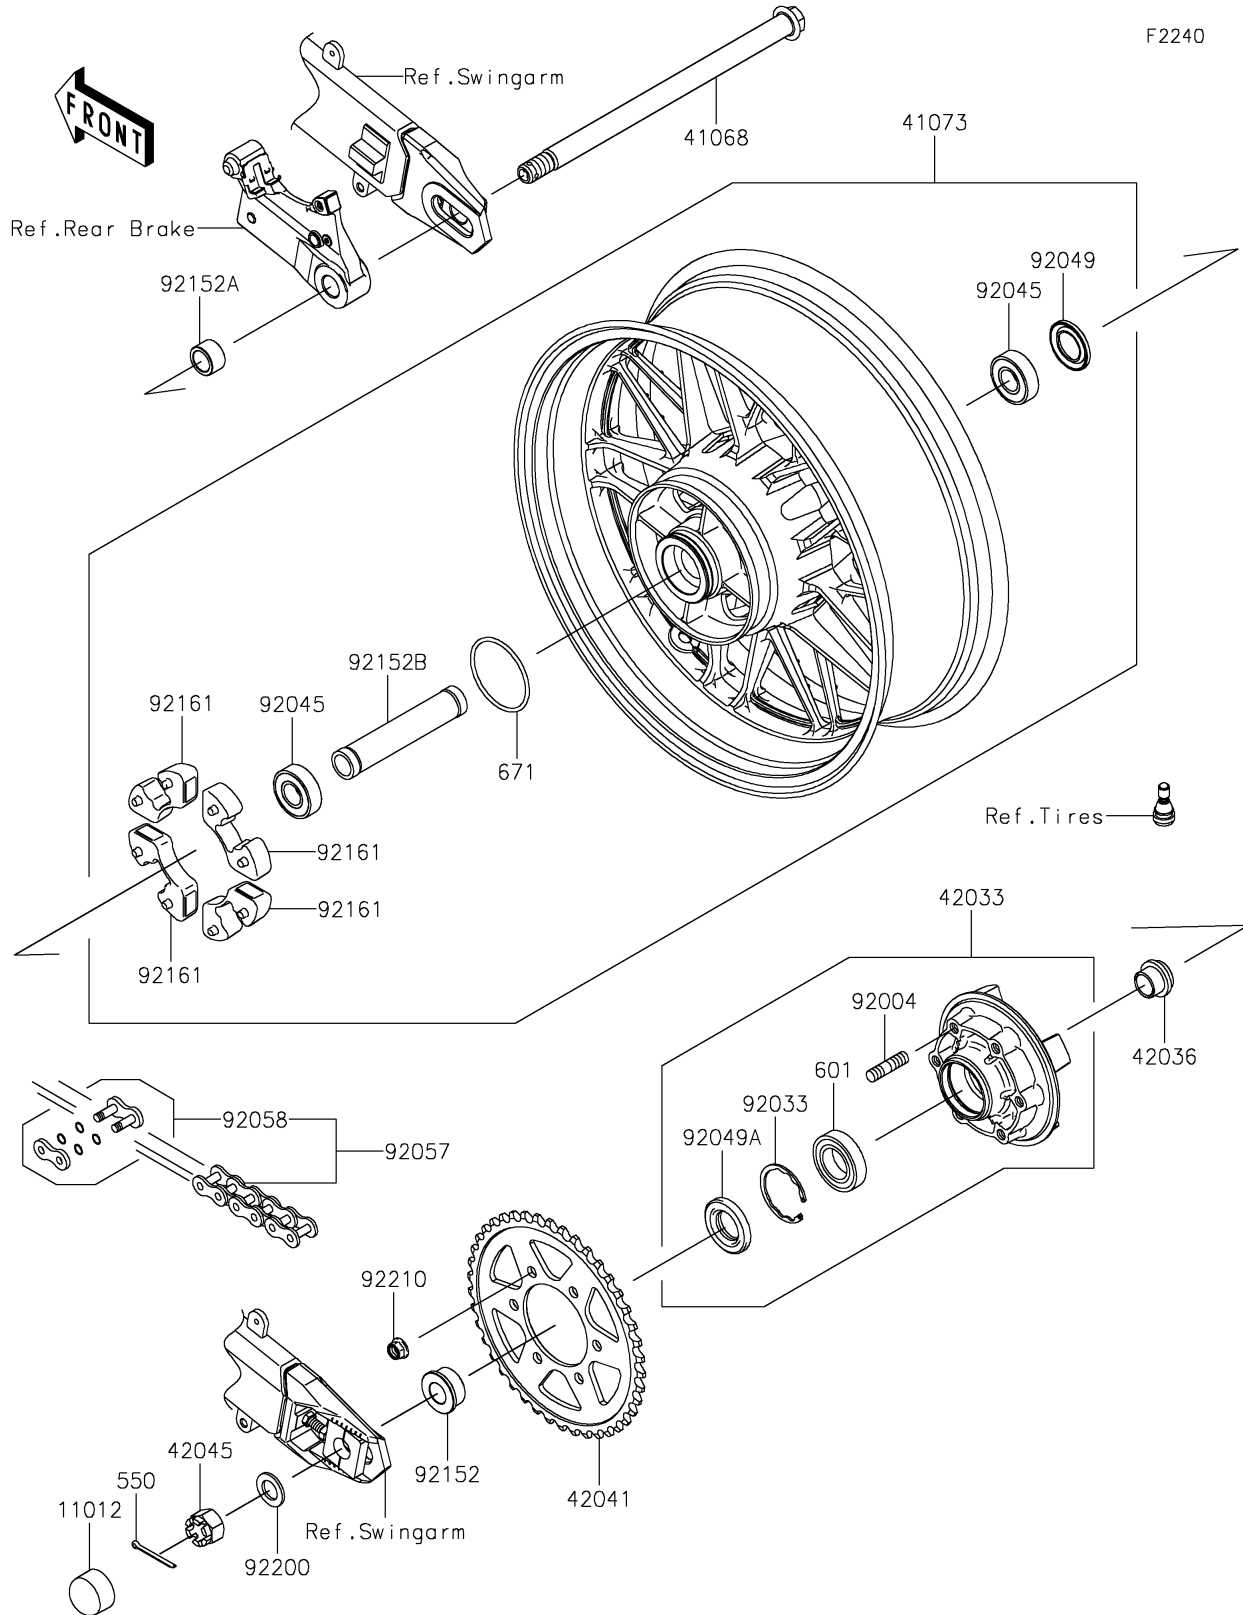

2021 Z900RS PARTS DIAGRAM

Rear Wheel/Chain

2021 Z900RS PARTS LIST

Rear Wheel/Chain

ITEM NAME	PART NUMBER	QUANTITY
CAP,AXLE NUT (Ref # 11012)	11012-1590	1
AXLE,RR,18X327.2 (Ref # 41068)	41068-0619	1
WHEEL-ASSY,RR,G.BLACK (Ref # 41073)	41073-0788-60P	1
COUPLING-ASSY,RR HUB (Ref # 42033)	42033-0028	1
SLEEVE,RR HUB,L=23 (Ref # 42036)	42036-1251	1
SPROCKET-HUB,42T (Ref # 42041)	42041-0163	1
NUT,CASTLE,18MM (Ref # 42045)	42045-018	1
PIN-COTTER,4.0X40 (Ref # 550)	550AA4040	1
BEARING-BALL (Ref # 601)	601B6205UU	1
O RING,60MM (Ref # 671)	671B2560	1
STUD,10X19 (Ref # 92004)	92004-0028	6
RING-SNAP,52MM (Ref # 92033)	92033-1043	1
BEARING-BALL,20X47X14 (Ref # 92045)	92045-0821	2
SEAL-OIL,BJN28475 (Ref # 92049)	92049-1056	1
SEAL-OIL (Ref # 92049A)	92049-1287	1
CHAIN,DRIVE,EK525RMX3/3D,114L (Ref # 92057)	92057-0672	1
JOINT-CHAIN (Ref # 92058)	92058-0041	1
COLLAR,RR AXLE,LH,L=18 (Ref # 92152)	92152-0118	1
COLLAR,RR AXLE,RH,L=16.4 (Ref # 92152A)	92152-0559	1
COLLAR,20.2X27.2X141.9 (Ref # 92152B)	92152-2551	1
DAMPER,SHOCK,RR HUB (Ref # 92161)	92161-0342	4
WASHER,19X32X2.6 (Ref # 92200)	92200-1489	1
NUT,LOCK,FLANGED,10MM (Ref # 92210)	92210-0276	6