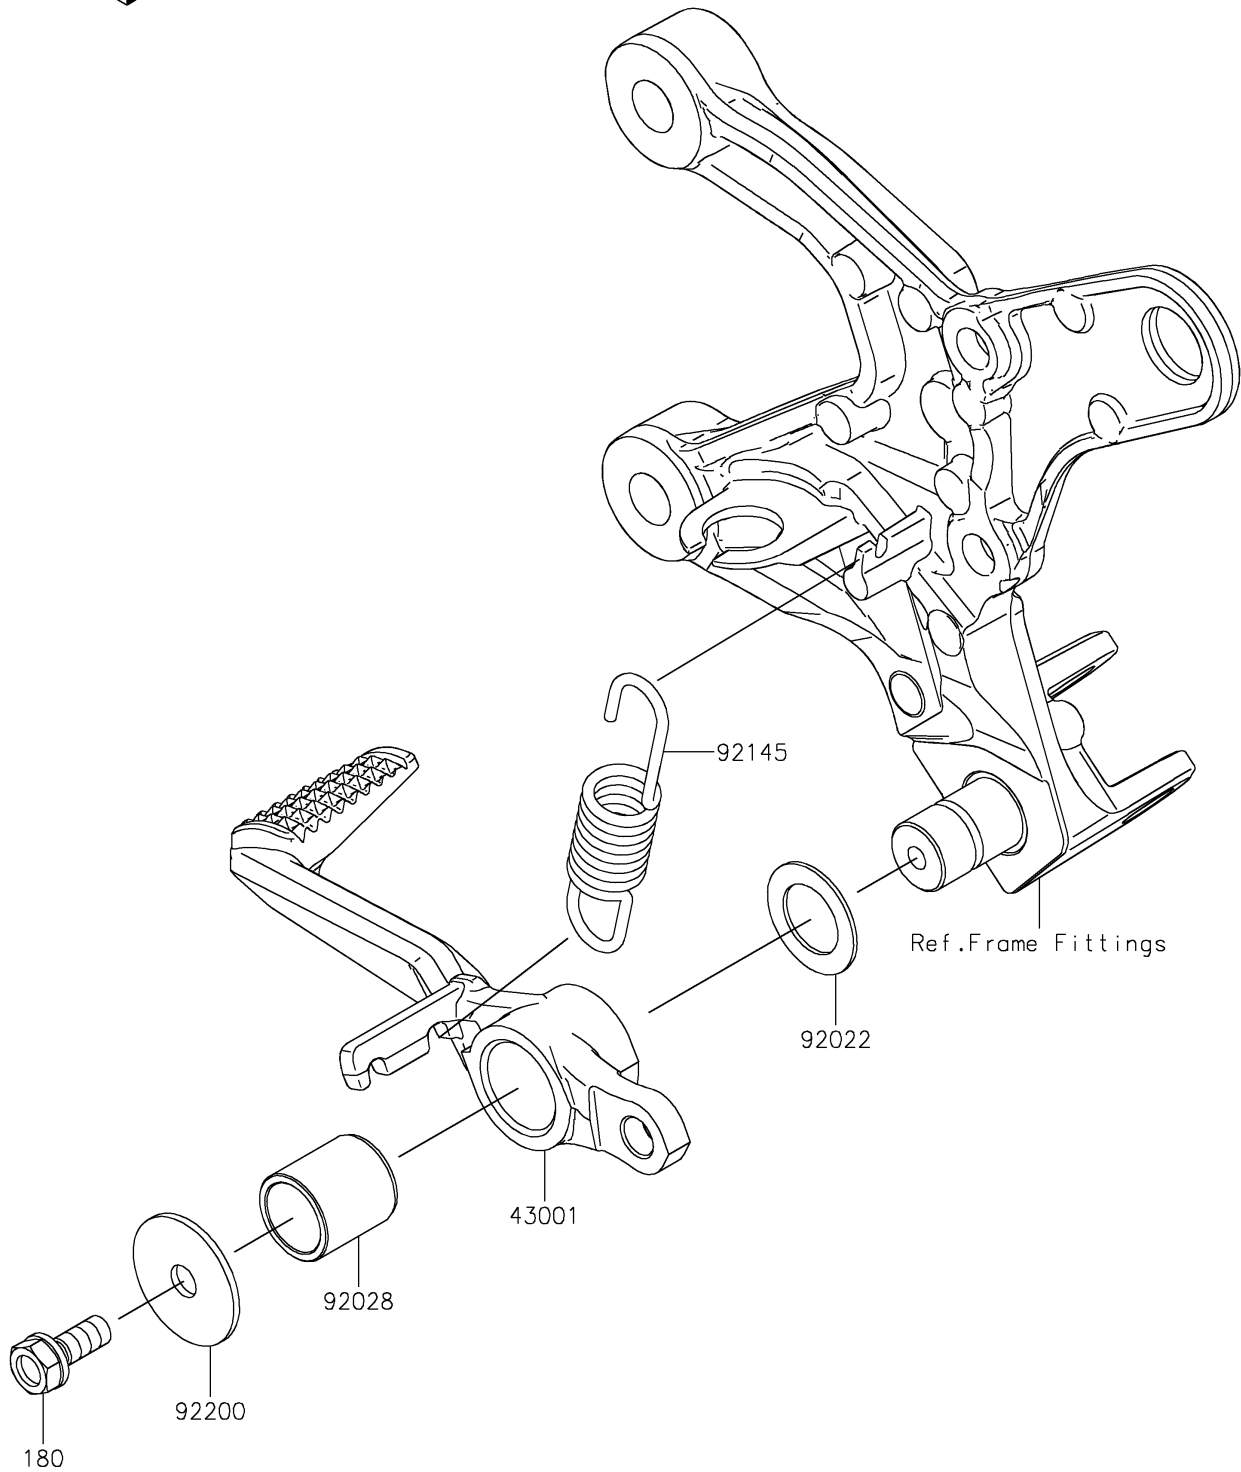

2021 Z900RS PARTS DIAGRAM

Brake Pedal/Torque Link

F2260

2021 Z900RS PARTS LIST

Brake Pedal/Torque Link

ITEM NAME	PART NUMBER	QUANTITY
BOLT-UPSET-WS,6X16 (Ref # 180)	180BA0616	1
LEVER-BRAKE (Ref # 43001)	43001-0760	1
WASHER,15.3X24X1 (Ref # 92022)	92022-326	1
BUSHING,BRAKE PEDAL (Ref # 92028)	92028-1282	1
SPRING,BRAKE PEDAL RETURN (Ref # 92145)	92145-0100	1
WASHER,7X28X1.6 (Ref # 92200)	92200-0279	1