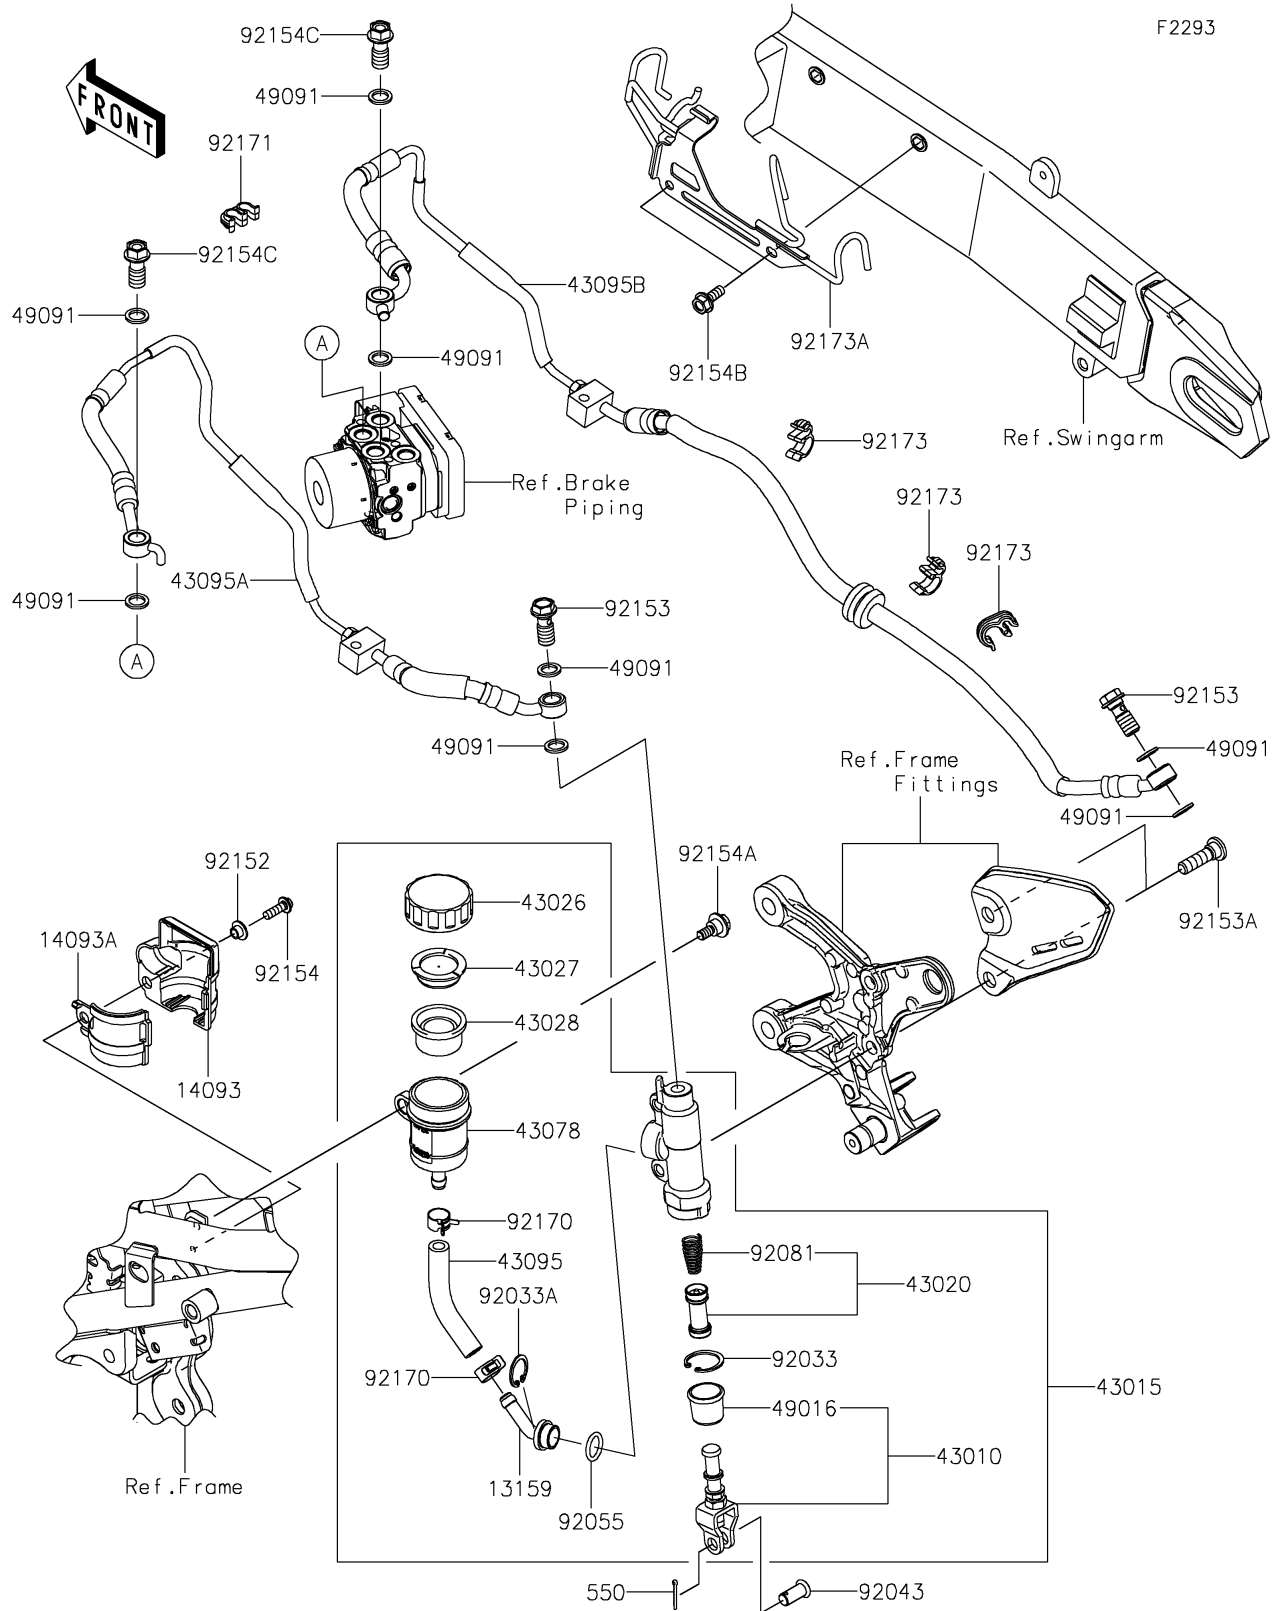

# 2021 Z900RS ABS PARTS DIAGRAM

## Rear Master Cylinder

### Rear Master Cylinder

ITEM NAME	PART NUMBER	QUANTITY
CONNECTOR (Ref # 13159)	13159-0008	1
COVER,RR RESERVOIR,OUTER (Ref # 14093)	14093-0653	1
COVER,RR RESERVOIR,INNER (Ref # 14093A)	14093-0654	1
ROD-ASSY-BRAKE (Ref # 43010)	43010-0020	1
CYLINDER-ASSY-MASTER,RR (Ref # 43015)	43015-0664	1
PISTON-COMP-BRAKE (Ref # 43020)	43020-1057	1
CAP-BRAKE (Ref # 43026)	43026-0009	1
PLATE-DIAPHRAGM (Ref # 43027)	43027-1053	1
DIAPHRAGM (Ref # 43028)	43028-1065	1
RESERVOIR (Ref # 43078)	43078-0060	1
HOSE-BRAKE (Ref # 43095)	43095-1496	1
HOSE-BRAKE,RR M/CYL.-ABS UNIT (Ref # 43095A)	43095-1721	1
HOSE-BRAKE,ABS UNIT-RR CALIPER (Ref # 43095B)	43095-1723	1
COVER-SEAL,BRAKE PISTON (Ref # 49016)	49016-1103	1
WASHER-SEAL,10.1X14.5X1.5 (Ref # 49091)	49091-0001	8
PIN-COTTER,2.0X15 (Ref # 550)	550AA2015	1
RING-SNAP,20.9X24.6X1.2 (Ref # 92033)	92033-0079	1
RING-SNAP,20.5MM (Ref # 92033A)	92033-1186	1
PIN,8X17 (Ref # 92043)	92043-0104	1
RING-O,14.8X2.4 (Ref # 92055)	92055-0741	1
SPRING,MASTER CYLINDER (Ref # 92081)	92081-1737	1
COLLAR,5.3X7.3X5.3 (Ref # 92152)	92152-2190	1
BOLT,OIL,L=23 (Ref # 92153)	92153-0627	2
BOLT,SOCKET,8X30 (Ref # 92153A)	92153-1624	2
BOLT,SOCKET,5X16 (Ref # 92154)	92154-0209	1
BOLT,FLANGED,6X16 (Ref # 92154A)	92154-0385	1
BOLT,FLANGED,6X16 (Ref # 92154B)	92154-0899	2
BOLT,BANJO,10X22 (Ref # 92154C)	92154-1138	2
CLAMP,HOSE (Ref # 92170)	92170-1091	2

### Rear Master Cylinder

ITEM NAME	PART NUMBER	QUANTITY
CLAMP (Ref # 92171)	92171-0817	1
CLAMP,HOSE&SENSOR LINE (Ref # 92173)	92173-1613	3
CLAMP,HOSE&SENSOR LINE (Ref # 92173A)	92173-2115	1