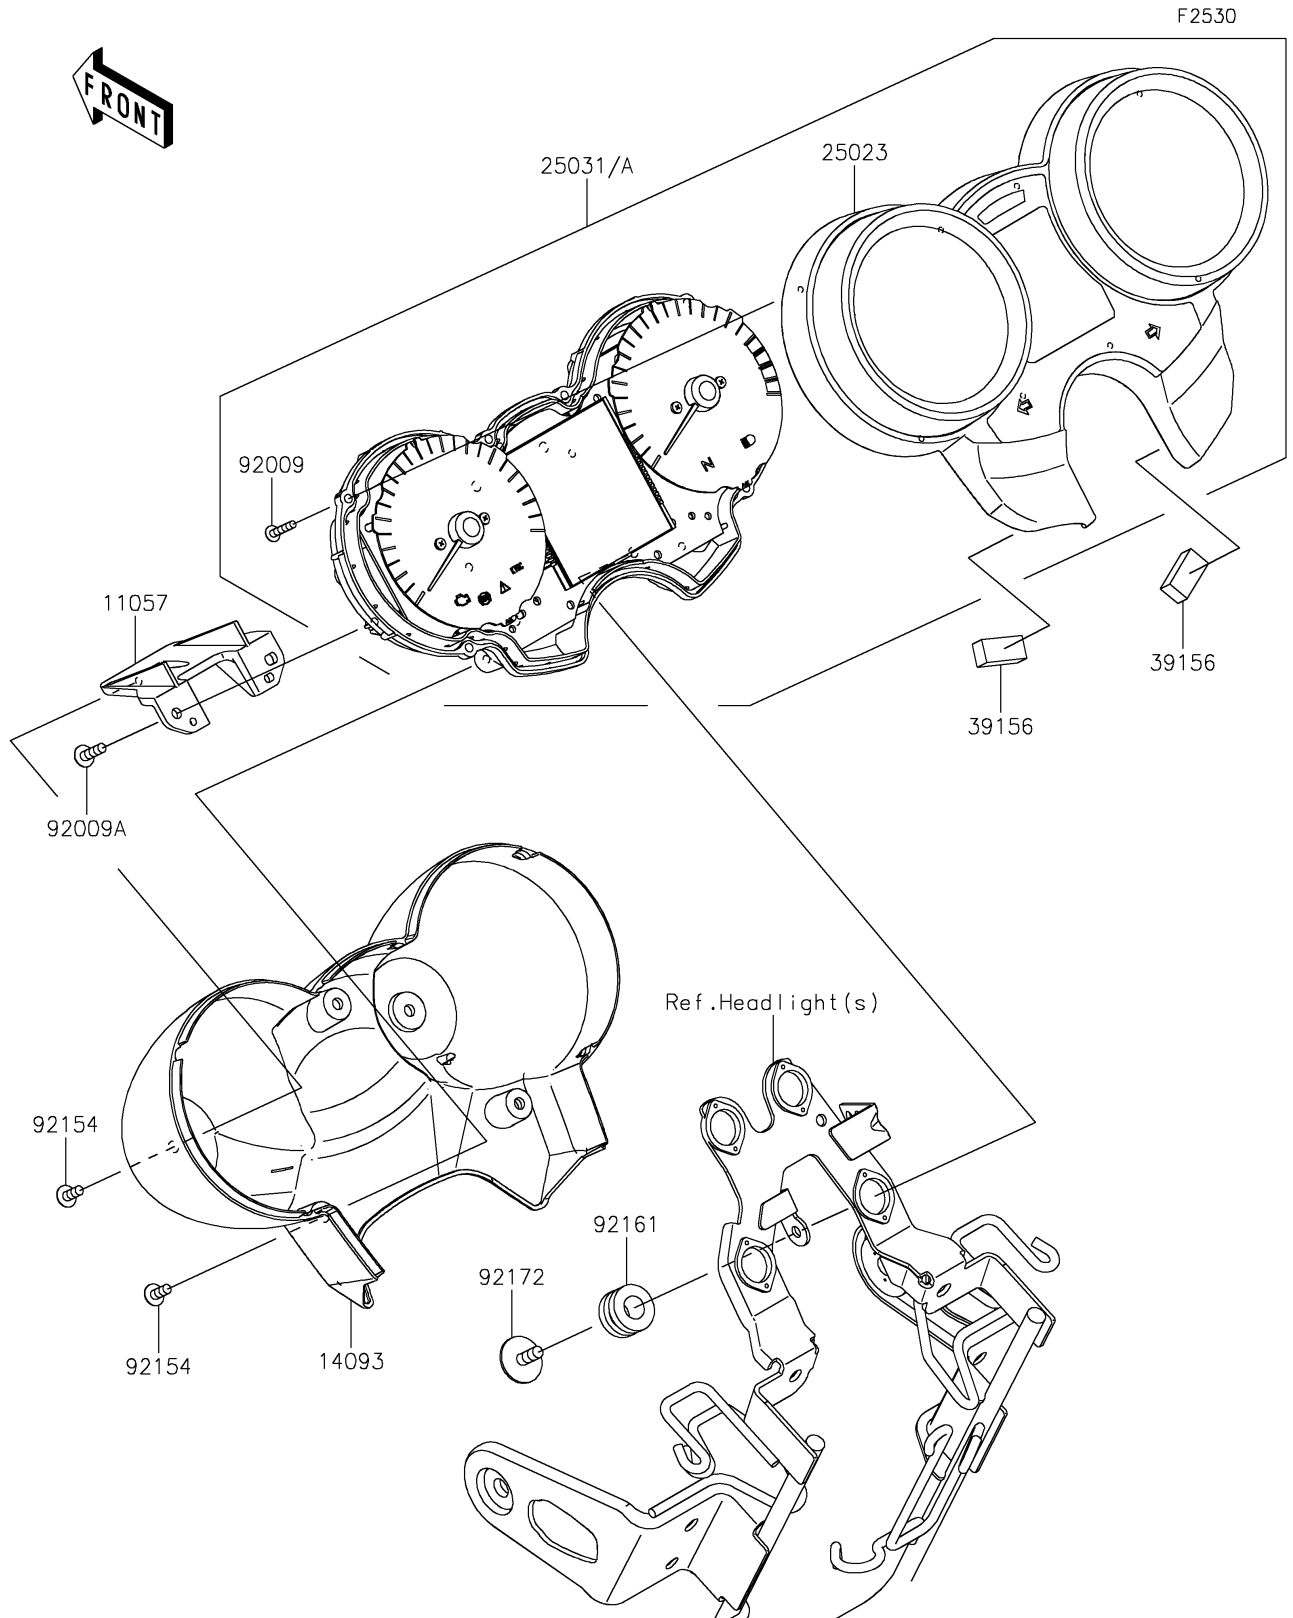

2021 Z900RS ABS PARTS DIAGRAM

Meter(s)

2021 Z900RS ABS PARTS LIST

Meter(s)

ITEM NAME	PART NUMBER	QUANTITY
BRACKET (Ref # 11057)	11057-0912	1
COVER (Ref # 14093)	14093-0628	1
COVER-METER CASE,UPP (Ref # 25023)	25023-0144	1
PAD,10X20X8 (Ref # 39156)	39156-2294	2
SCREW,TAPPING,3X16 (Ref # 92009)	92009-1391	8
SCREW,TAPPING,4X14 (Ref # 92009A)	92009-1792	2
BOLT,TORX,4X10 (Ref # 92154)	92154-4103	5
DAMPER,10X20X12 (Ref # 92161)	92161-2102	4
SCREW,TAPPING,WP,5X14 (Ref # 92172)	92172-0441	4