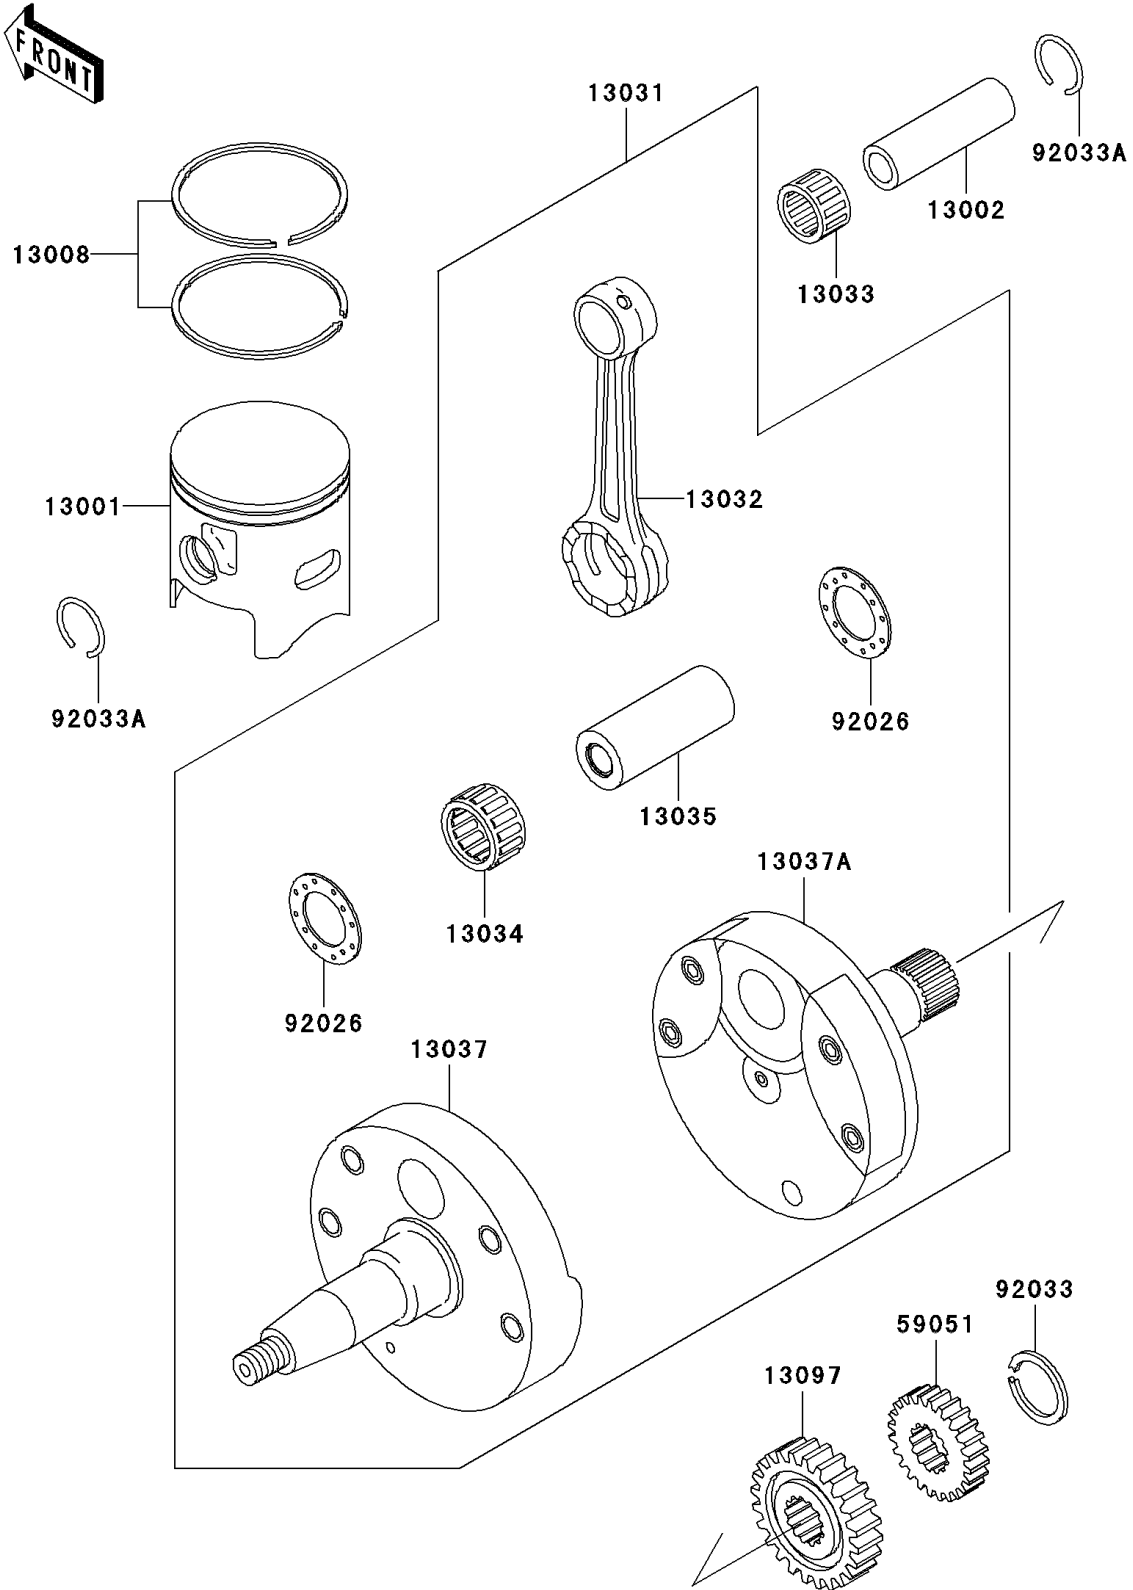

2004 KX250 PARTS DIAGRAM

Crankshaft/Piston(s)

E1320

2004 KX250 PARTS LIST

Crankshaft/Piston(s)

ITEM NAME	PART NUMBER	QUANTITY
PISTON-ENGINE,SIZE B (Ref # 13001)	13001-0013	1
PIN-PISTON (Ref # 13002)	13002-1098	1
RING-SET-PISTON (Ref # 13008)	13008-1173	1
CRANKSHAFT-COMP (Ref # 13031)	13031-0022	1
ROD-CONNECTING,WHITE (Ref # 13032)	13032-1279	1
BEARING-NEEDLE,KBK18X22X23.8X (Ref # 13033)	13033-1010	1
BEARING-BIG END,B4 (Ref # 13034)	13034-0005	1
PIN-CRANK (Ref # 13035)	13035-1089	1
CRANKSHAFT,LH (Ref # 13037)	13037-0026	1
CRANKSHAFT,RH (Ref # 13037A)	13037-0028	1
GEAR-PRIMARY SPUR,21T (Ref # 13097)	13097-1429	1
GEAR-SPUR,27T (Ref # 59051)	59051-1248	1
SPACER,24X42X1.6 (Ref # 92026)	92026-1607	2
RING-SNAP,20X25.5X1.2 (Ref # 92033)	92033-025	1
RING-SNAP,PISTON PIN (Ref # 92033A)	92033-1336	2